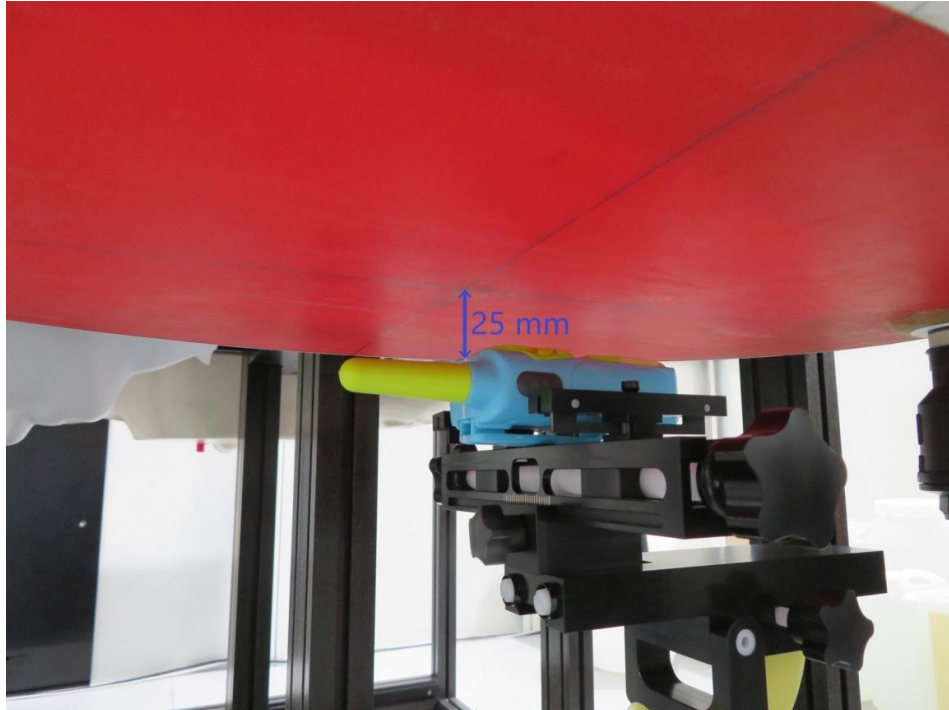

## FCC Part 95B Test Setup Photos

Description: Radiated Emission Test Setup for below 1GHz

Description: Radiated Emission Test Setup for above 1GHz

## SAR Test Setup Photograph

Description: Head Front of Face with 25mm gap

Description: Body Back with 0mm gap

## FCC Part 15B Test Setup Photographs

Test Mode: Mode 2

Description: Front View of Conducted Emission Test Setup for Power Port

Test Mode: Mode 2

Description: Back View of Conducted Emission Test Setup for Power Port