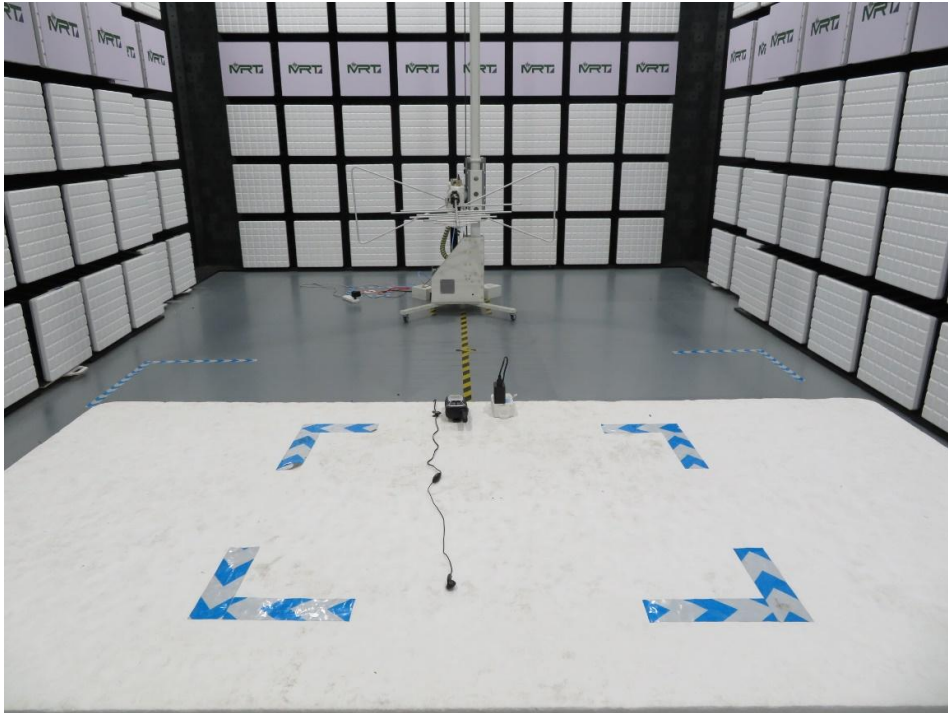

## FCC Part 95B Test Setup Photos

Description: Radiated Emission Test Setup for below 1GHz

Description: Radiated Emission Test Setup for above 1GHz

## SAR Test Setup Photograph

Description: Head Front of Face with 25mm gap

Description: Body Back with 0mm gap

## FCC Part 15B Test Setup Photographs

Test Mode: Mode 2

Description: Front View of Conducted Emission Test Setup for Power Port

Test Mode: Mode 2

Description: Back View of Conducted Emission Test Setup for Power Port

Test Mode: Mode 1

Description: Radiated Emission Test Setup for below 1GHz

Test Mode: Mode 1

Description: Radiated Emission Test Setup for above 1GHz

Test Mode: Mode 2

Description: Radiated Emission Test Setup for below 1GHz