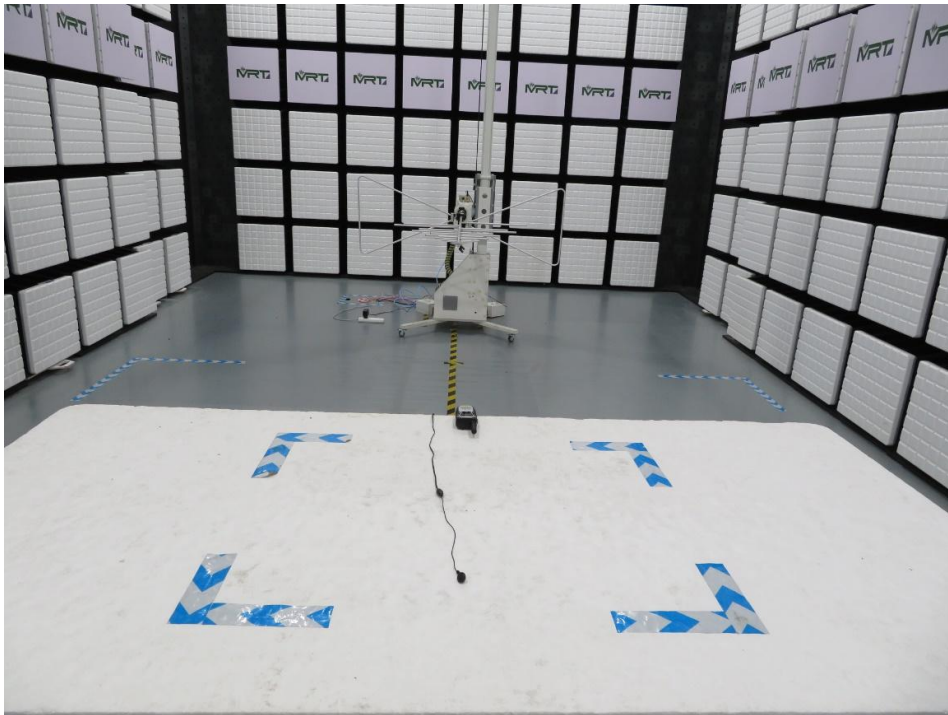

## FCC Part 95B Test Setup Photos

Description: Radiated Emission Test Setup for below 1GHz

Description: Radiated Emission Test Setup for above 1GHz

## SAR Test Setup Photograph

Description: Head Front of Face with 25mm gap

Description: Body Back with 0mm gap

## FCC Part 15B Test Setup Photographs

Test Mode: Mode 2

Description: Front View of Conducted Emission Test Setup for Power Port

Test Mode: Mode 2

Description: Back View of Conducted Emission Test Setup for Power Port

Test Mode: Mode 1

Description: Radiated Emission Test Setup for below 1GHz

Test Mode: Mode 1

Description: Radiated Emission Test Setup for above 1GHz

Test Mode: Mode 2

Description: Radiated Emission Test Setup for below 1GHz