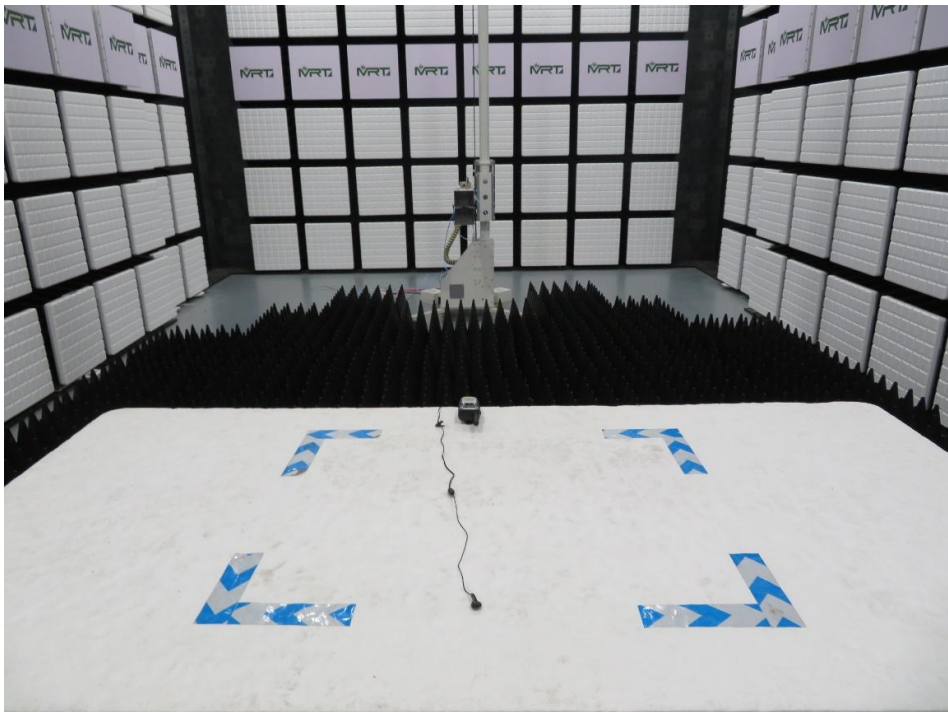

## FCC Part 95B Test Setup Photos

Description: Radiated Emission Test Setup for below 1GHz

Description: Radiated Emission Test Setup for above 1GHz

## SAR Test Setup Photograph

Description: Head Front of Face with 25mm gap

Description: Body Back with 0mm gap

## FCC Part 15B Test Setup Photographs

Test Mode: Mode 2

Description: Front View of Conducted Emission Test Setup for Power Port

Test Mode: Mode 2

Description: Back View of Conducted Emission Test Setup for Power Port

Test Mode: Mode 1

Description: Radiated Emission Test Setup for below 1GHz

Test Mode: Mode 1

Description: Radiated Emission Test Setup for above 1GHz

Test Mode: Mode 2

Description: Radiated Emission Test Setup for below 1GHz