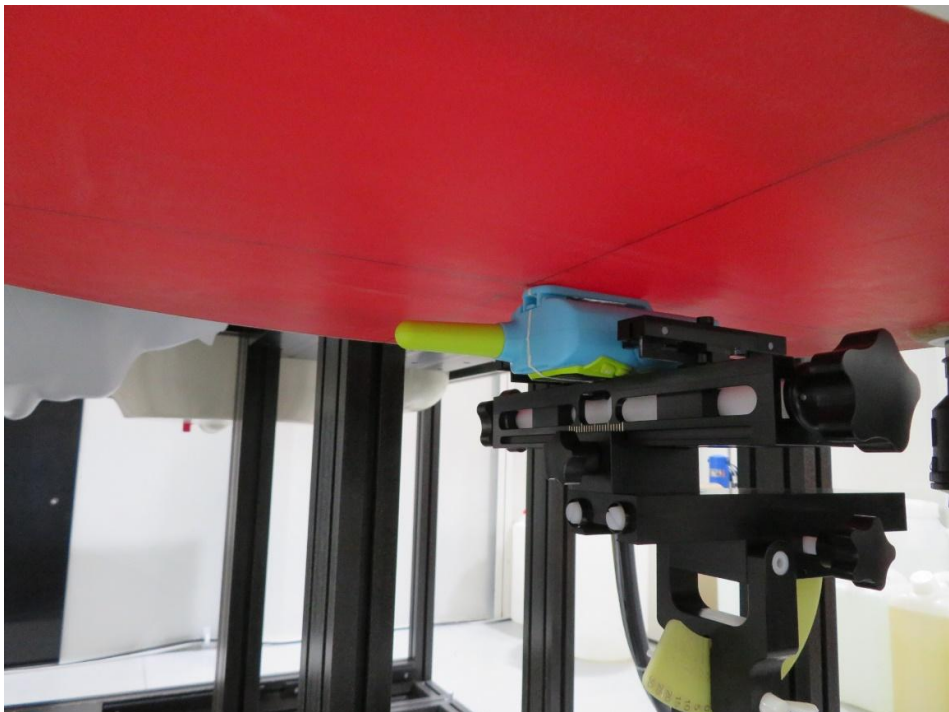

## FCC Part 95B Test Setup Photos

Description: Radiated Emission Test Setup for below 1GHz

Description: Radiated Emission Test Setup for above 1GHz

## SAR Test Setup Photograph

Description: Head Front of Face with 25mm gap

Description: Body Back with 0mm gap

## FCC Part 15B Test Setup Photographs

Test Mode: Mode 2

Description: Front View of Conducted Emission Test Setup for Power Port

Test Mode: Mode 2

Description: Back View of Conducted Emission Test Setup for Power Port