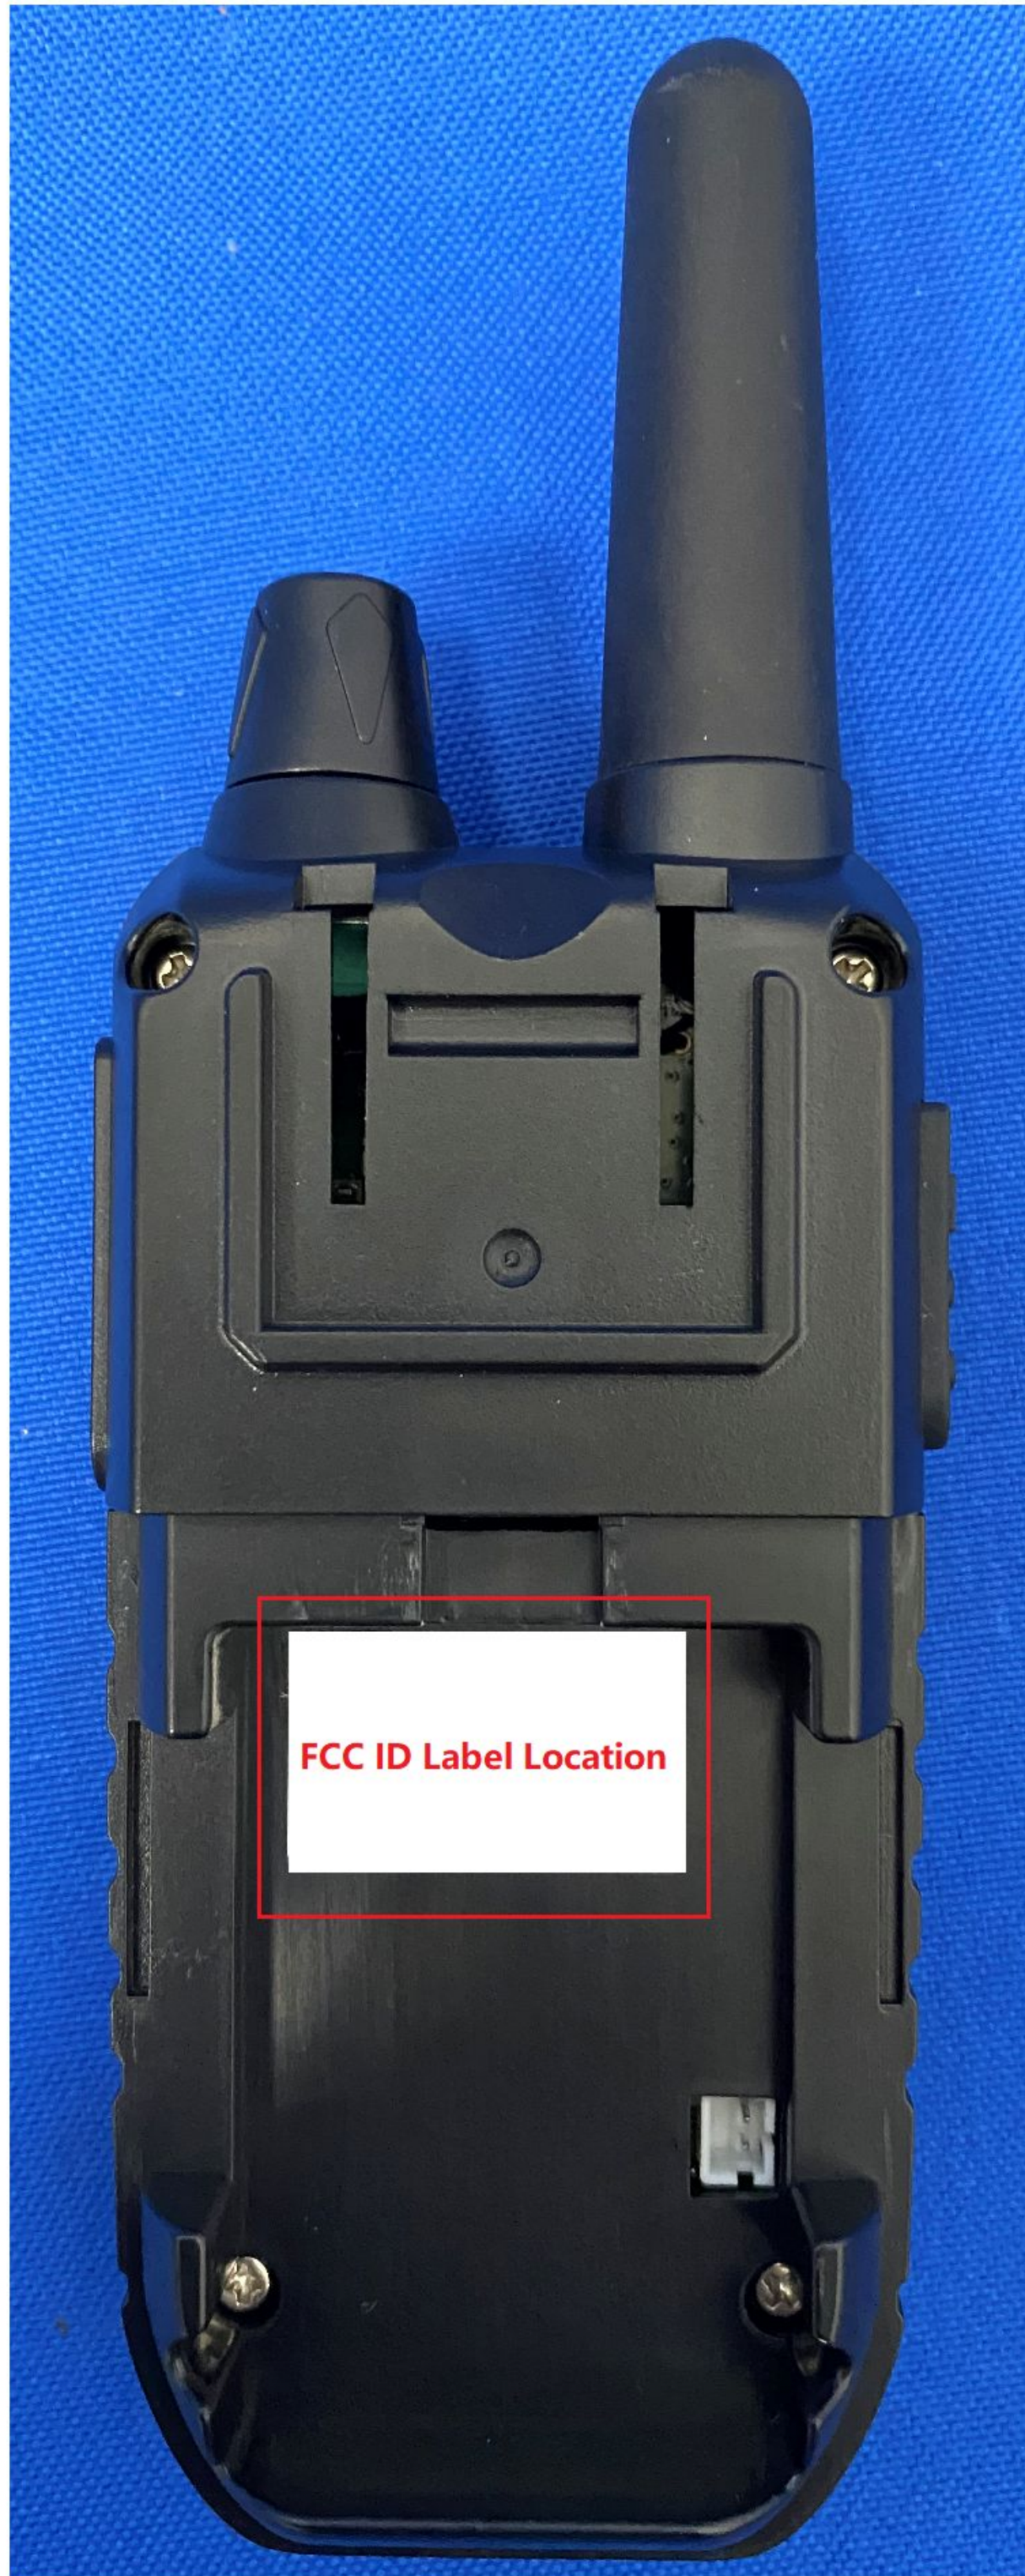

FCC ID Label and Location

FCC ID Label

Walkie Talkie

Model:K-10

FCC ID:2ACVFK-10B