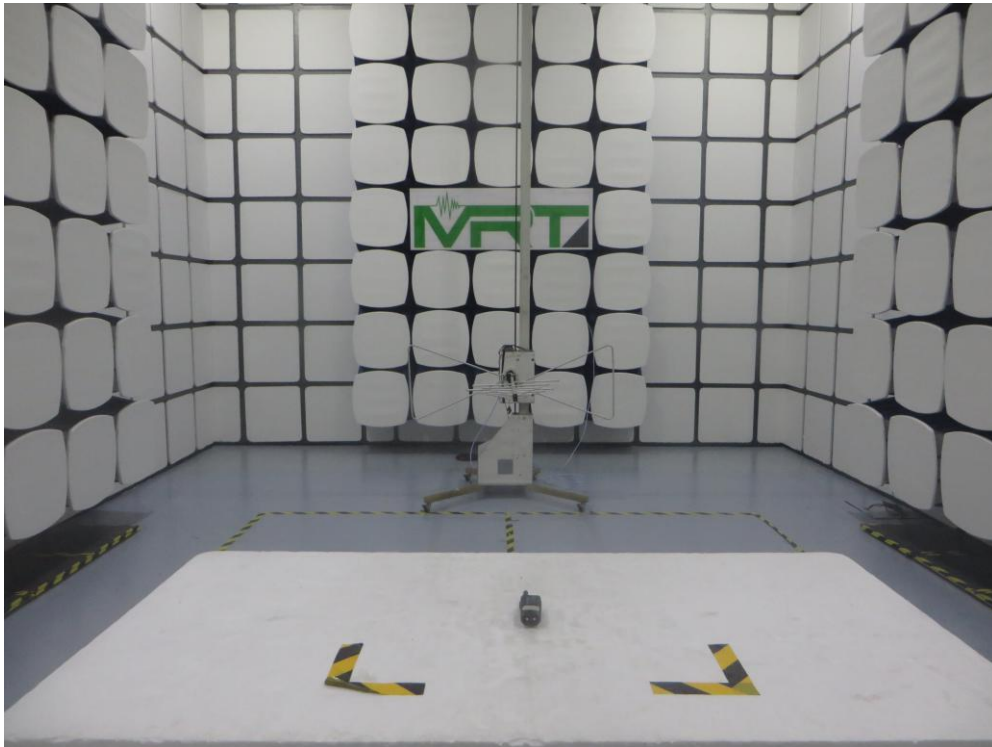

RF Test Setup Photograph

Description: Radiated Emission Test Setup for below 1GHz

Description: Radiated Emission Test Setup for above 1GHz

FCC SAR Test Setup Photograph

Description: Head Front of Face with 25mm gap

Description: Body Back with 0mm gap