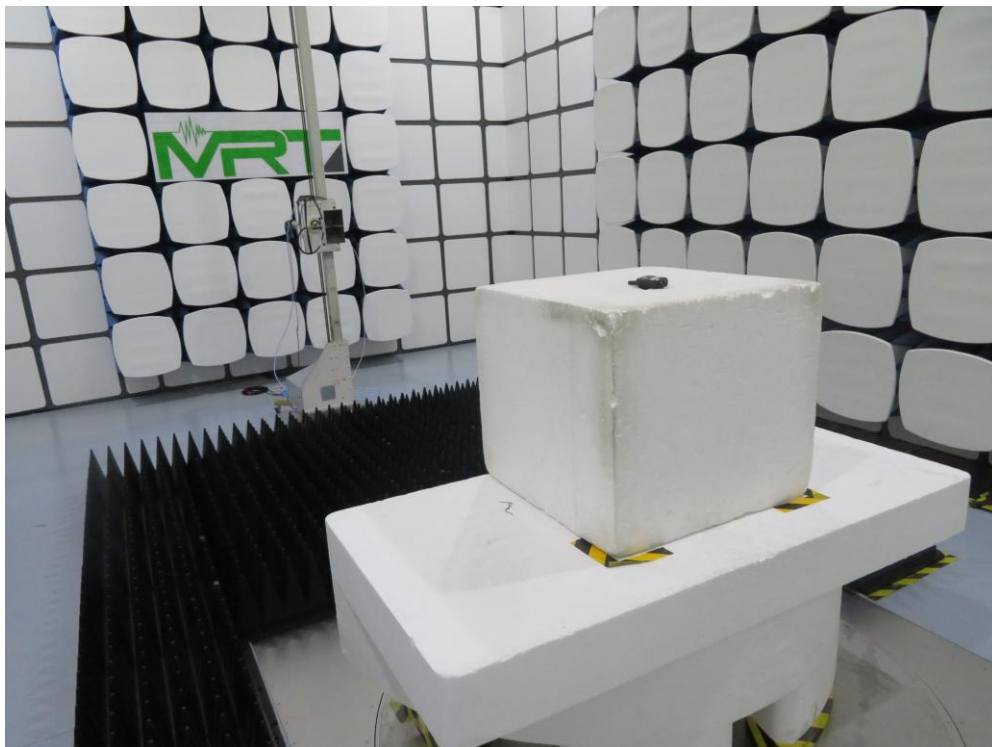

RF Test Setup Photograph

Description: Radiated Emission Test Setup for below 1GHz

Description: Radiated Emission Test Setup for above 1GHz

FCC SAR Test Setup Photograph

Description: Head Front of Face with 25mm gap

Description: Body Back with 0mm gap