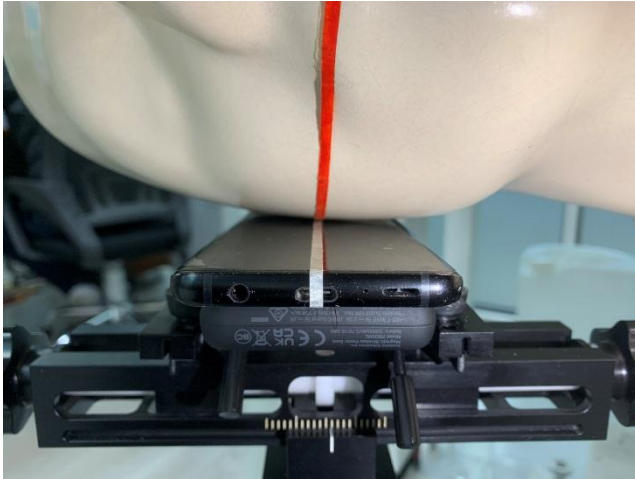

EUT Photos

SAR Test Setup Photos

Head

Right Cheek

Left Cheek

Left Tilted

Body

Back side(15mm)

Back side(10mm)

Top side(10mm)

Bottom side(10mm)