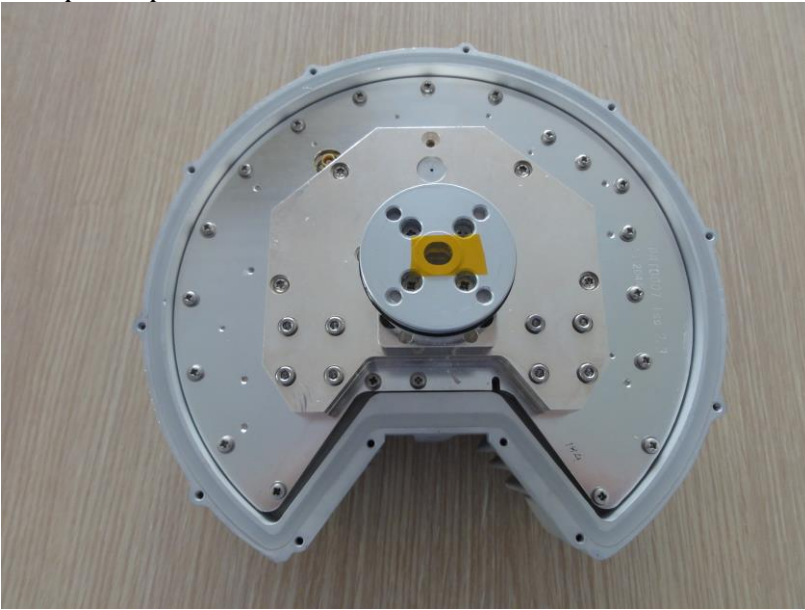

Umbra Node High Gain Variant External photos

V01

Confidential

Overview

This document contains external photographs of the CCS Umbra High Gain variant microwave backhaul node.

External

CCS Umbra node built up to diplexer as for standard node – waveguide adapter plate fitted to top of diplexer

Node cover

Node cover fitted to top of node

3rd party dish antenna fitted to node