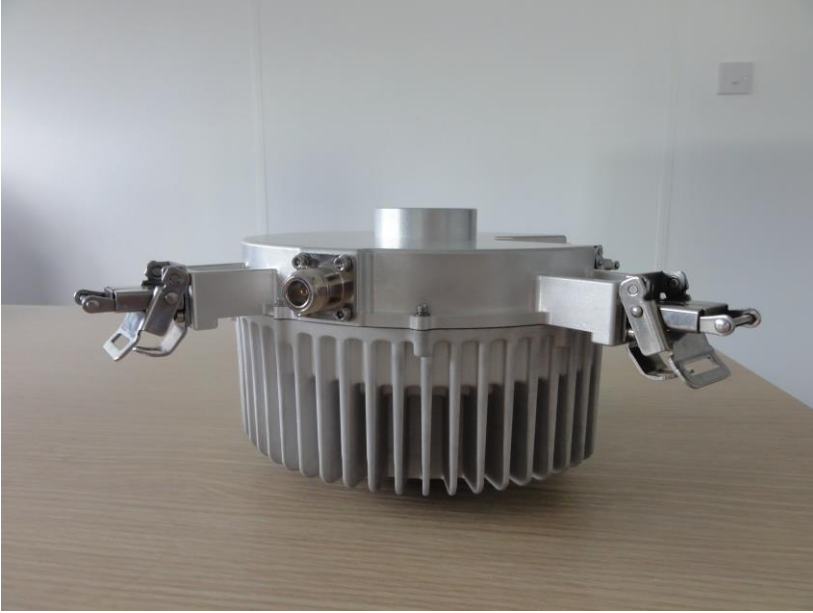

Umbra Node High Gain Variant External photos

V01

Confidential

Overview

This document contains external photographs of the CCS Umbra High Gain variant microwave backhaul node.

External

CCS Umbra node built up to diplexer as for standard node – waveguide adapter plate fitted to top of diplexer

Node cover

Node cover fitted to top of node

3rd party dish antenna fitted to node