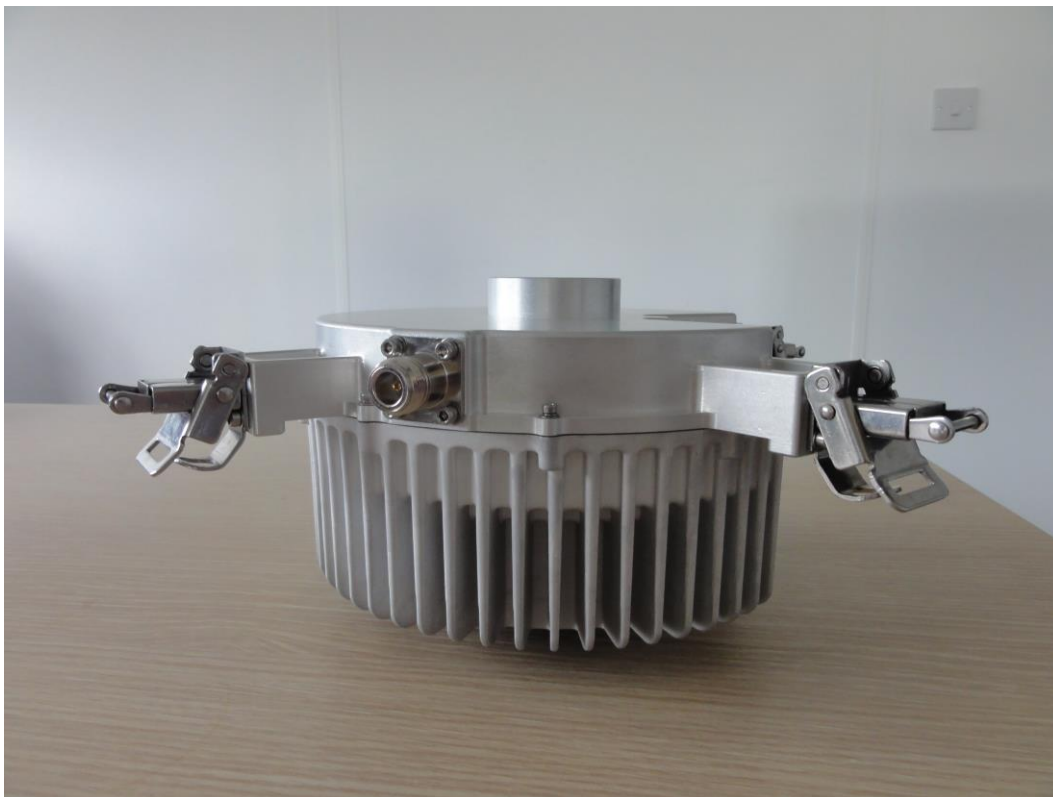

High gain node external photos

Metnet 1200

Table of Contents

Overview.....	3
External Photos	3

Overview

This document contains external photographs of the CCS Metnet 1200 High Gain variant microwave backhaul node.

External Photos

CCS Metnet 1200 node built up to diplexer as for standard node – waveguide adapter plate fitted to top of diplexer

Node cover

Node cover fitted to top of node

3rd party dish antenna fitted to node