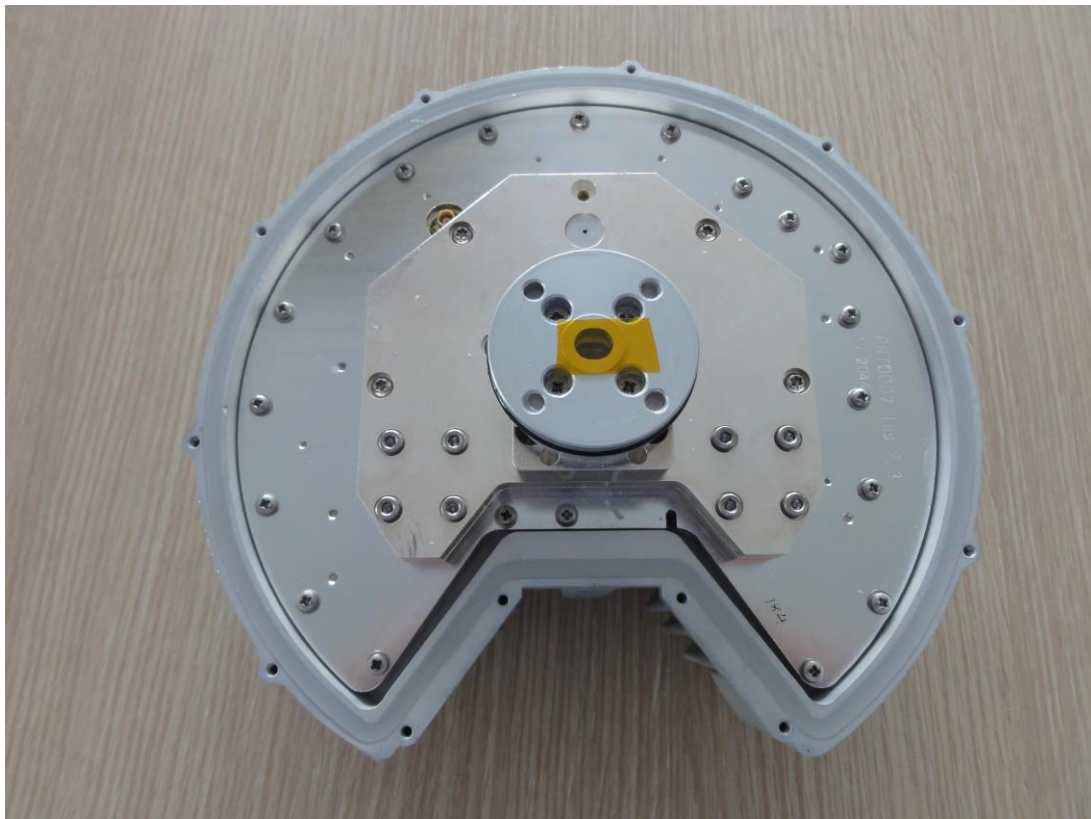

High gain node external photos

Metnet 1200

Table of Contents

Overview.....	3
External Photos	3

Overview

This document contains external photographs of the CCS Metnet 1200 High Gain variant microwave backhaul node.

External Photos

CCS Metnet 1200 node built up to diplexer as for standard node – waveguide adapter plate fitted to top of diplexer

Node cover

Node cover fitted to top of node

3rd party dish antenna fitted to node