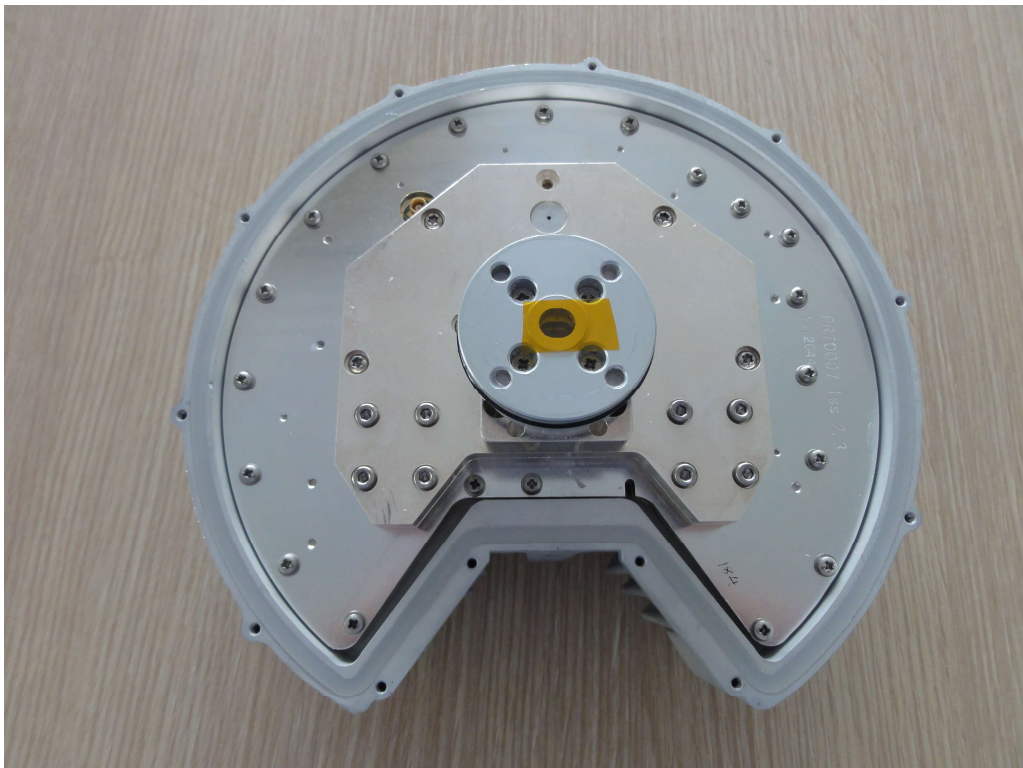

# High gain node external photos

Metnet 1200

# Table of Contents

Overview..... 3

External Photos ..... 3

## Overview

This document contains external photographs of the CCS Metnet 1200 High Gain variant microwave backhaul node.

## External Photos

CCS Metnet 1200 node built up to diplexer as for standard node – waveguide adapter plate fitted to top of diplexer

Node cover

Node cover fitted to top of node

3<sup>rd</sup> party dish antenna fitted to node