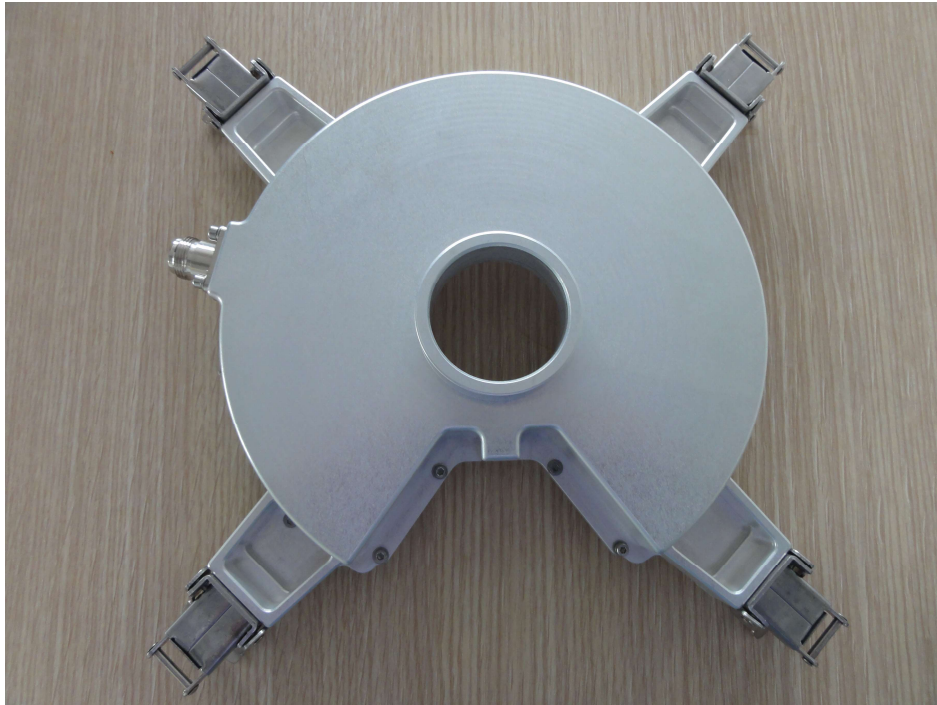

## Overview

This document contains external photographs of the CCS Metnet 1200 High Gain variant microwave backhaul node.

## External Photos

CCS Metnet 1200 node built up to diplexer as for standard node – waveguide adapter plate fitted to top of diplexer

Node cover

Node cover fitted to top of node

3<sup>rd</sup> party dish antenna fitted to node