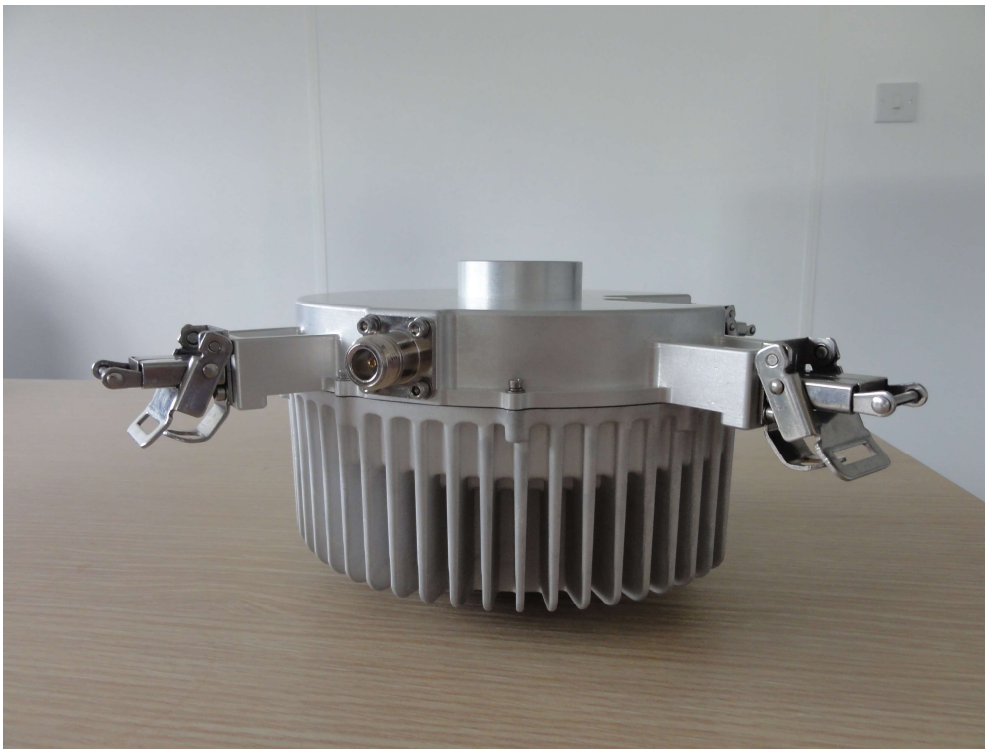

## Overview

This document contains external photographs of the CCS Metnet 1200 High Gain variant microwave backhaul node.

## External Photos

CCS Metnet 1200 node built up to diplexer as for standard node – waveguide adapter plate fitted to top of diplexer

Node cover

Node cover fitted to top of node

3<sup>rd</sup> party dish antenna fitted to node