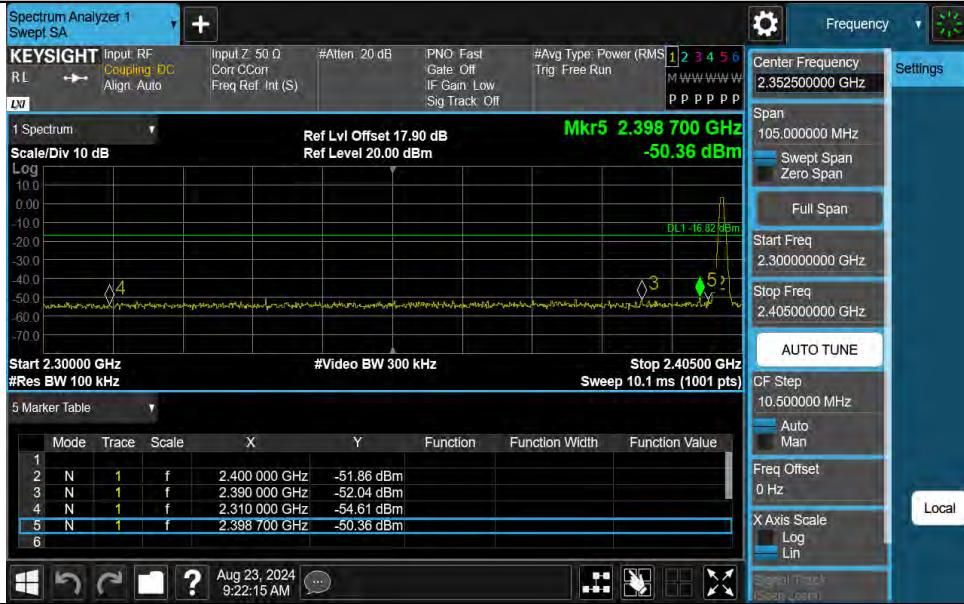

Test Graphs

DH5-Ant1-2402-PASS