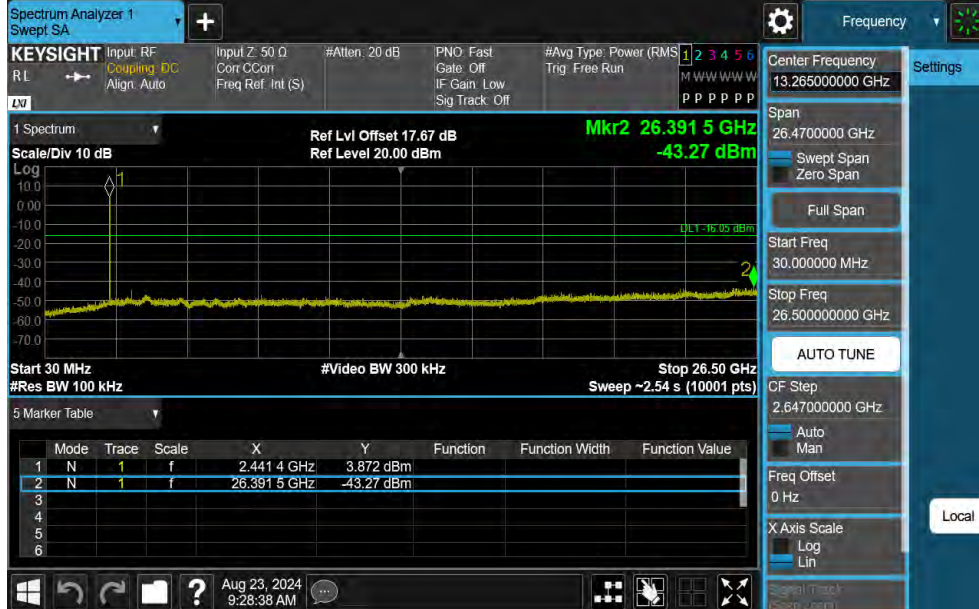

Test Graphs

DH5-Ant1-2402-30~26500-PASS

DH5-Ant1-2441-30~26500-PASS

DH5-Ant1-2480-30~26500-PASS

2DH5-Ant1-2402-30~26500-PASS

2DH5-Ant1-2441-30~26500-PASS

2DH5-Ant1-2480-30~26500-PASS