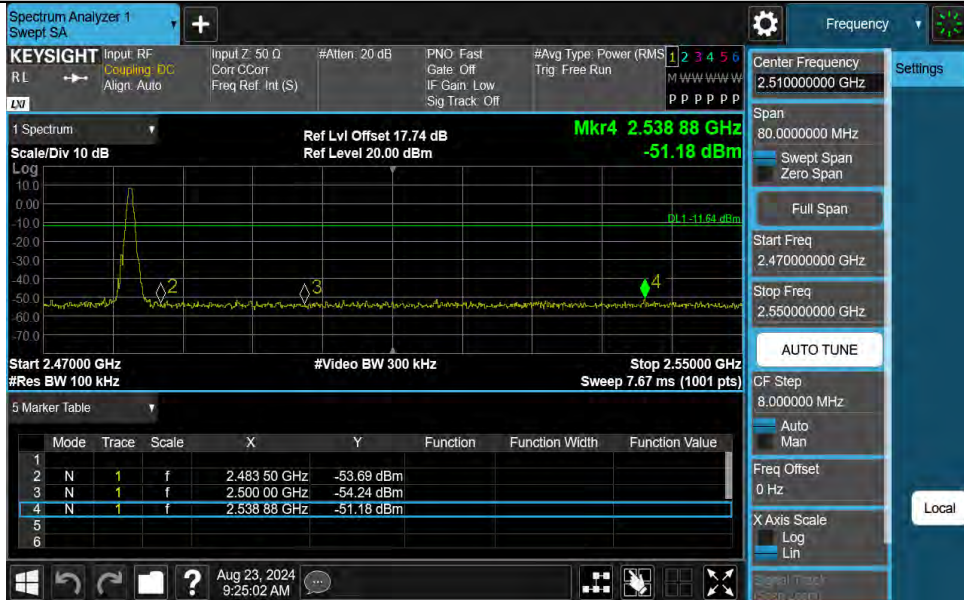

DH5-Ant1-2480-PASS