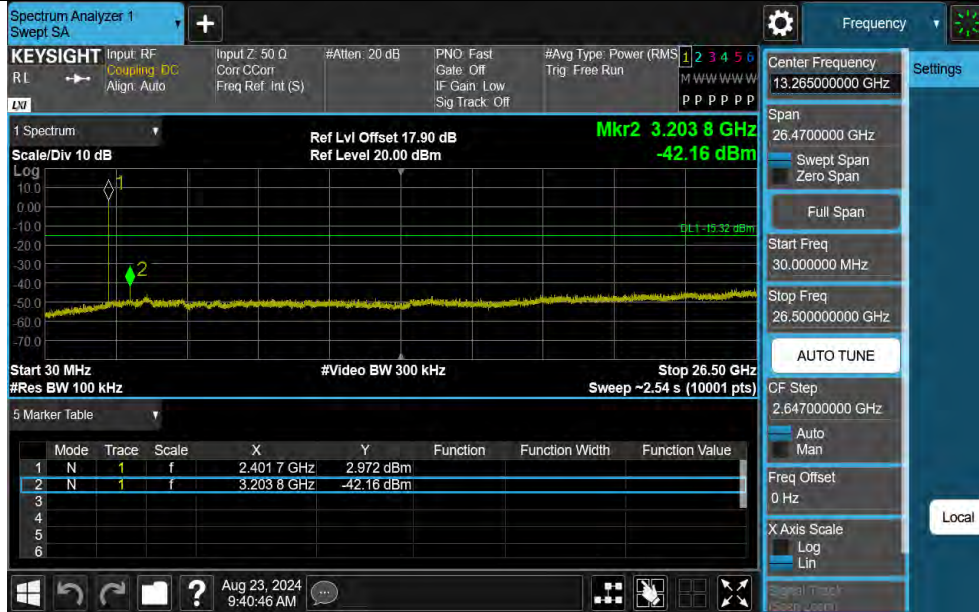

3DH5-Ant1-2402-30~26500-PASS