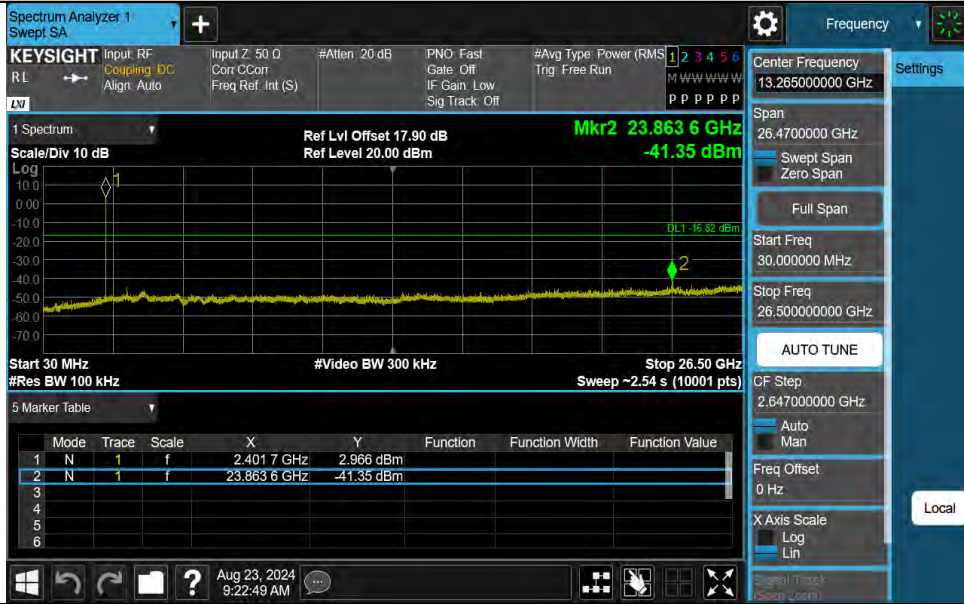

Test Graphs

DH5-Ant1-2402-30~26500-PASS