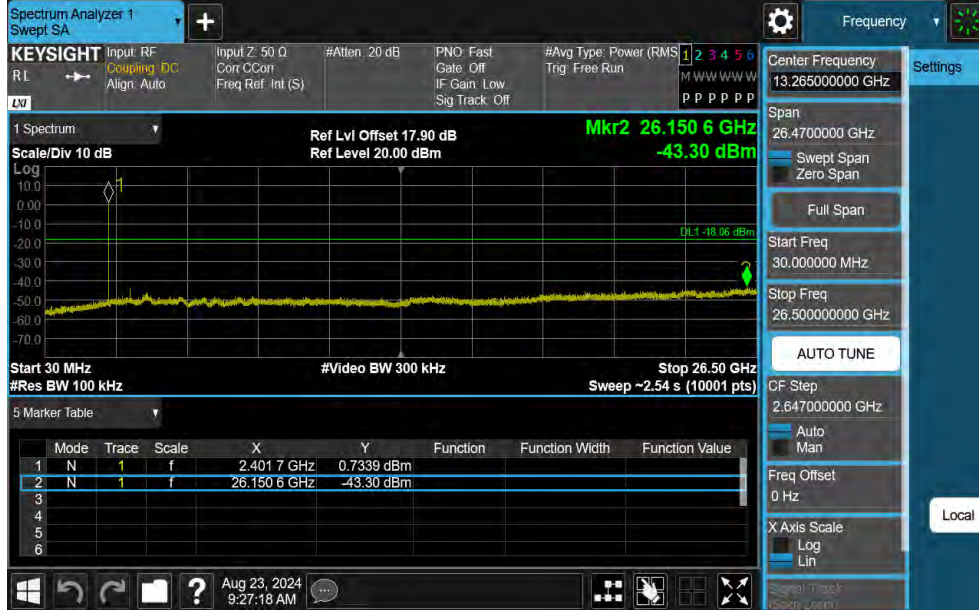

Test Graphs

DH5-Ant1-2402-30~26500-PASS

DH5-Ant1-2441-30~26500-PASS

DH5-Ant1-2480-30~26500-PASS

2DH5-Ant1-2402-30~26500-PASS

2DH5-Ant1-2441-30~26500-PASS

2DH5-Ant1-2480-30~26500-PASS