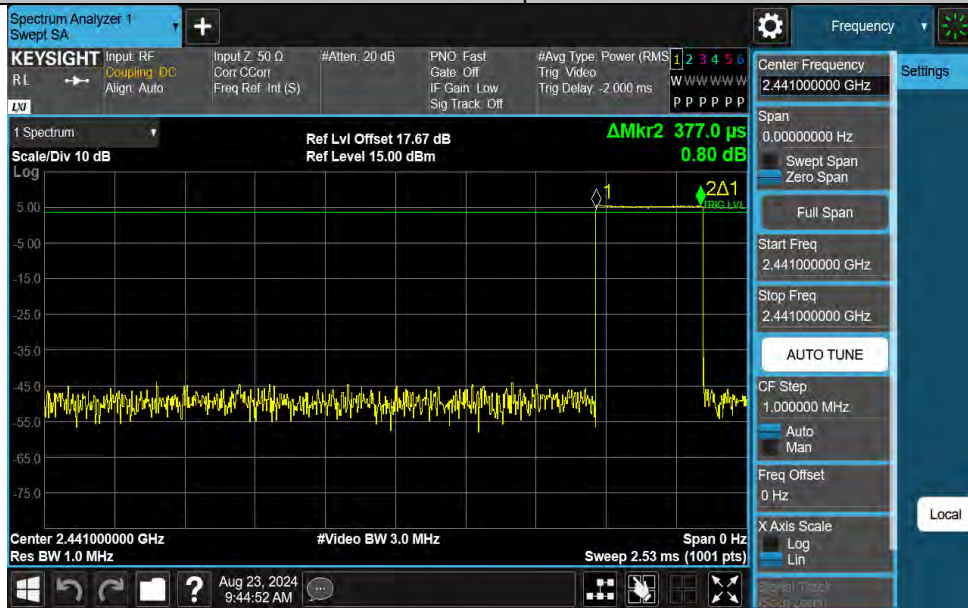

Test Graphs

DH1-Ant1-Hop-PASS