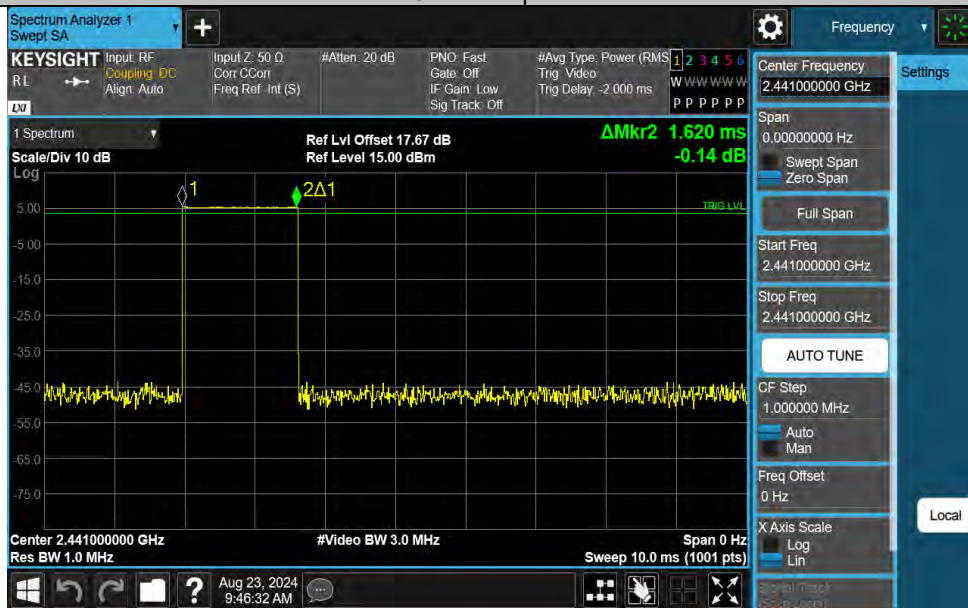

DH3-Ant1-Hop-PASS