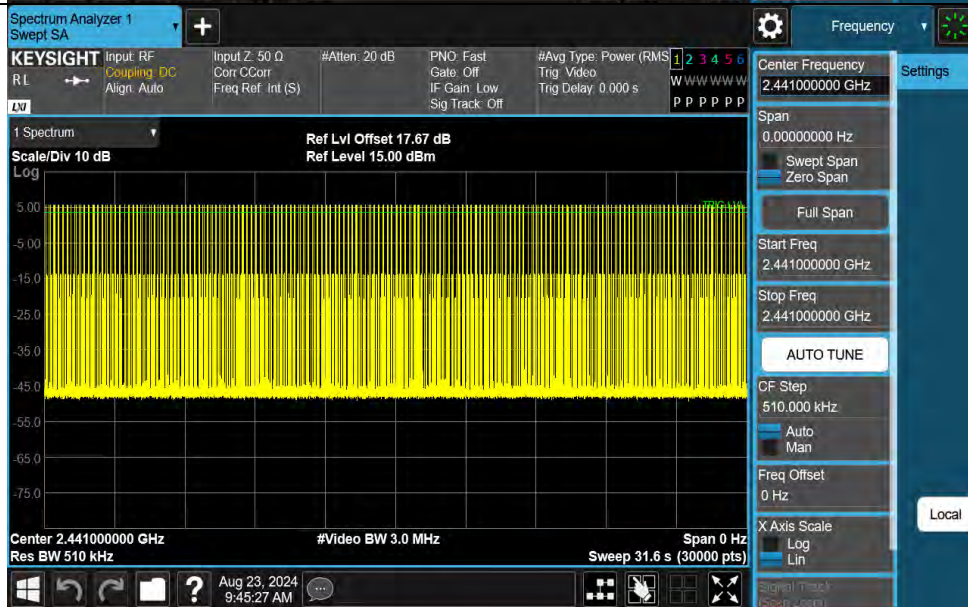

Test Graphs

DH1-Ant1-Hop-PASS