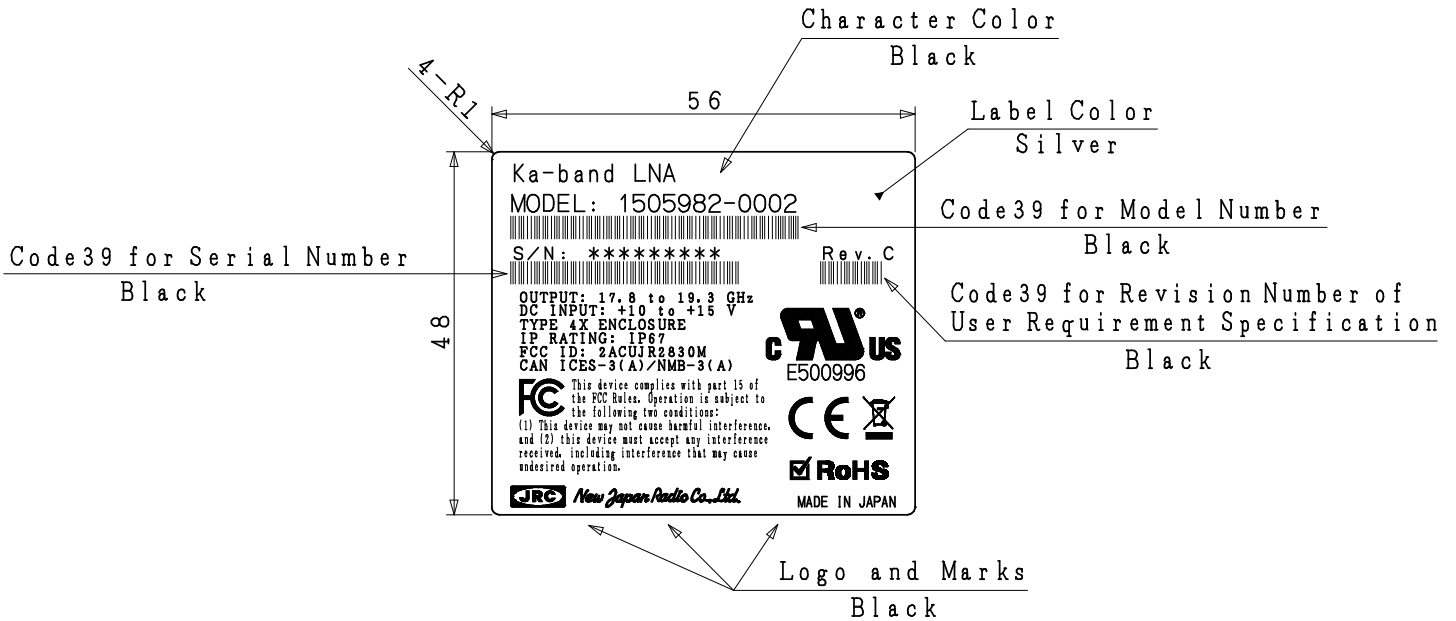

Ka-Band LNA Product Label

MODEL:1505982-0002

UNIT : mm

Serial Number (OSSSSSRYM) - ALPHANUMERIC (9 characters)

A00001A86

O: Overflow Number - ALPHABET (1 character)
 "A" to "Z", e. g. : A99999 ⇒ B00001

SSSSS: Running Number - NUMBER (5 digits)
 "00001" to "99999"

R: Revision Number (for NJR) - ALPHABET (1 character)
 "A" to "Z"

Y: Production Year - NUMBER (1 digit)
 Calendar Number, e. g. : 2018:8, 2019:9, 2020:0...

M: Production Month - ALPHANUMERIC (1 character)
 "1" to "9", "X" as October, "Y" as November, "Z" as December