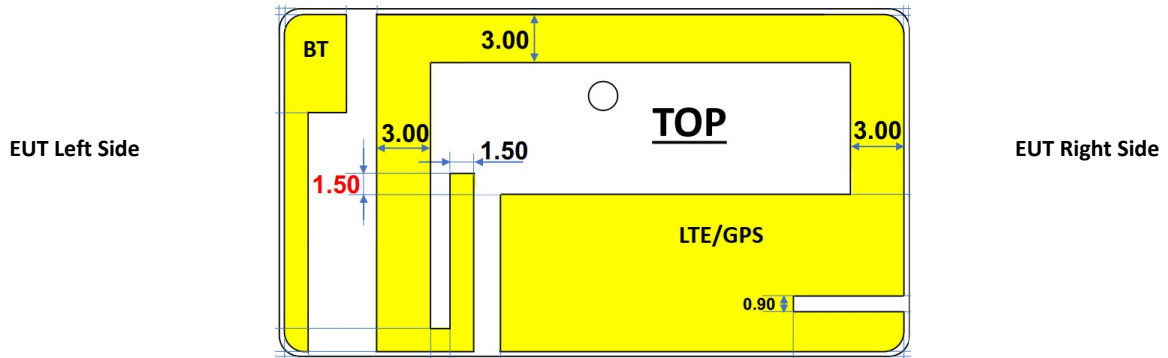

**Photographs of EUT>**

<Antenna Location>

EUT Top Side

EUT Bottom Side  
<EUT Front View>

<Photographs of SAR Setup>

Front Face of EUT with 0.5 cm Gap

Rear Face of EUT with 0.5 cm Gap

Left Side of EUT with 0.5 cm Gap

Right Side of EUT with 0.5 cm Gap

Top Side of EUT with 0.5 cm Gap

Bottom Side of EUT with 0.5 cm Gap