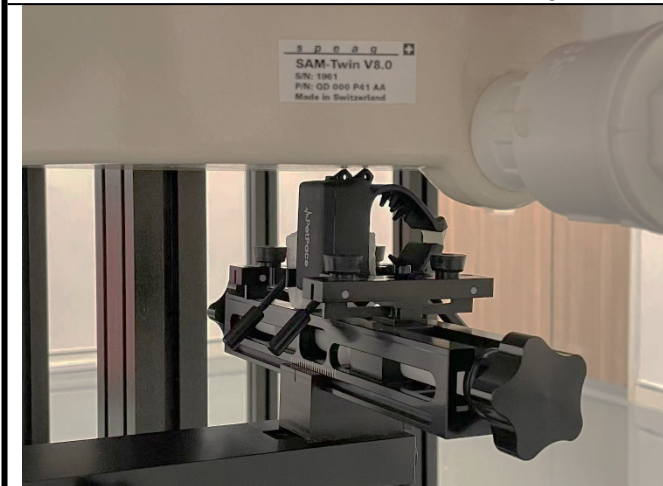

**Photographs of EUT>**

<Antenna Location>

EUT Top Side

EUT Bottom Side  
<EUT Front View>

<Photographs of SAR Setup>

Front Face of EUT with 0.5 cm Gap

Rear Face of EUT with 0.5 cm Gap

Left Side of EUT with 0.5 cm Gap

Right Side of EUT with 0.5 cm Gap

Top Side of EUT with 0.5 cm Gap

Bottom Side of EUT with 0.5 cm Gap