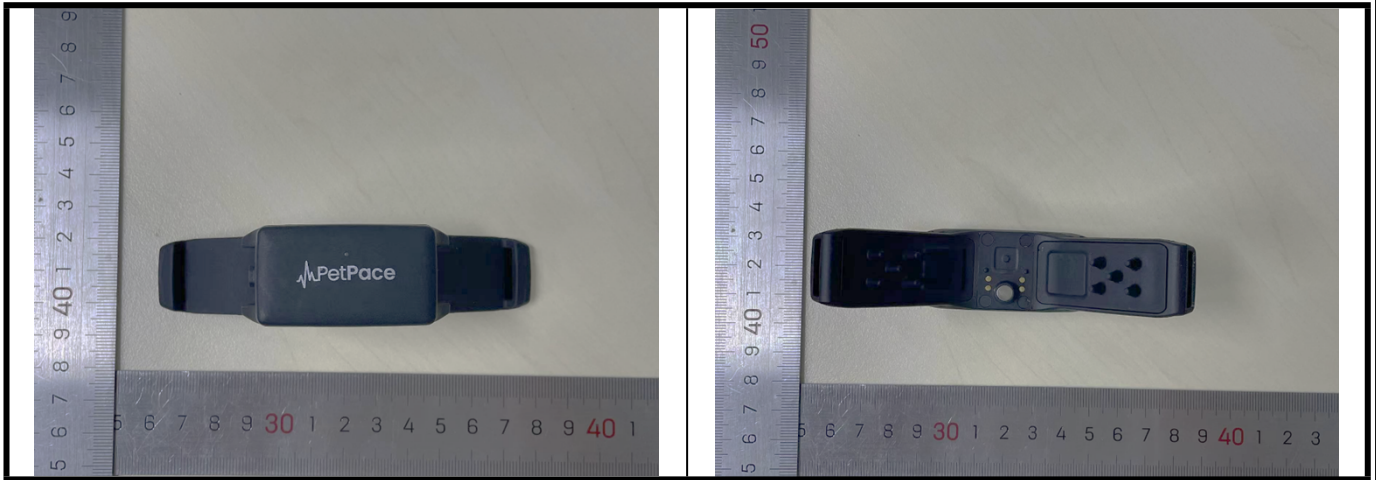

**Photographs of EUT>**

<Antenna Location>

EUT Top Side

EUT Bottom Side  
<EUT Front View>

<Photographs of SAR Setup>

Front Face of EUT with 0.5 cm Gap

Rear Face of EUT with 0.5 cm Gap

Left Side of EUT with 0.5 cm Gap

Right Side of EUT with 0.5 cm Gap

Top Side of EUT with 0.5 cm Gap

Bottom Side of EUT with 0.5 cm Gap