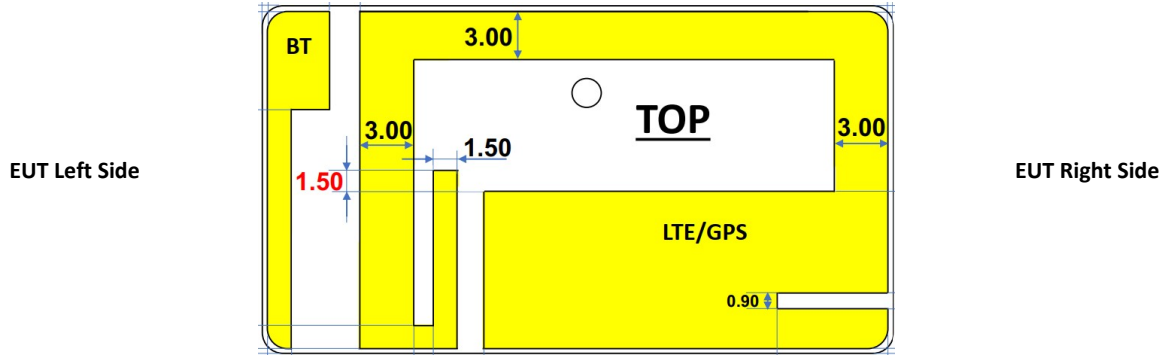

Test Report No.:  
Prüfbericht - Nr.:

<Photographs of EUT>

Test Report No.:  
Prüfbericht - Nr.:

<Antenna Location>

EUT Top Side

EUT Bottom Side  
<EUT Front View>

<Photographs of SAR Setup>

Front Face of EUT with 0.5 cm Gap

Rear Face of EUT with 0.5 cm Gap

Left Side of EUT with 0.5 cm Gap

Right Side of EUT with 0.5 cm Gap

Top Side of EUT with 0.5 cm Gap

Bottom Side of EUT with 0.5 cm Gap