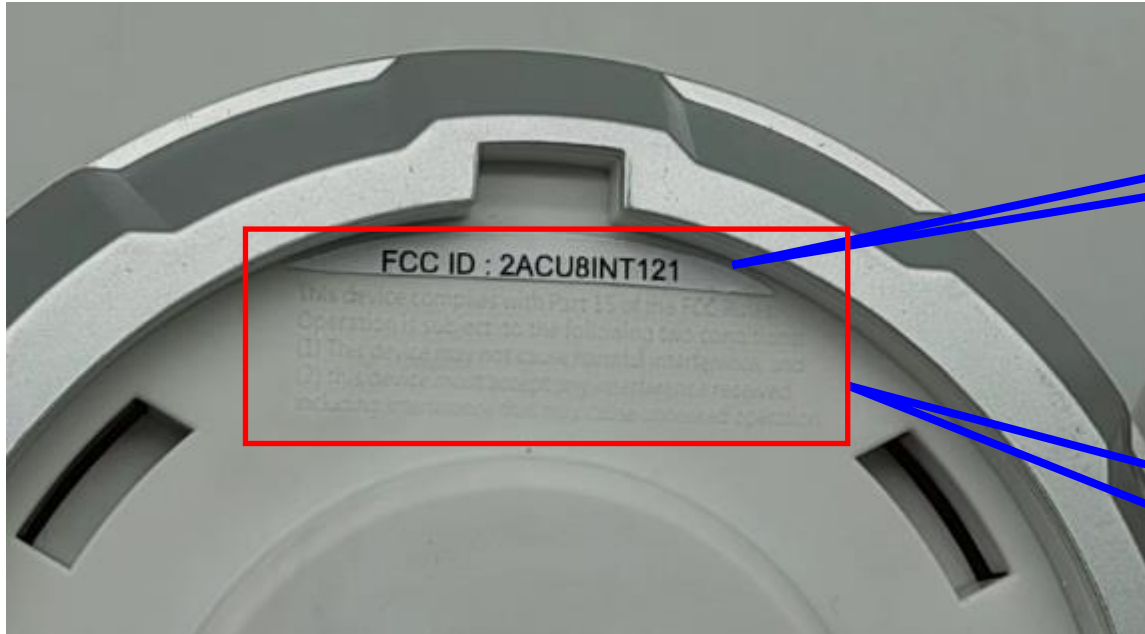

A-LT droid

Product photo :

1/ Droid – body bottom

FCC ID: 2ACU8INT121

The font height is 1.8mm

FCC statement

the font height is 1.5 mm

2/ Droid – leg left