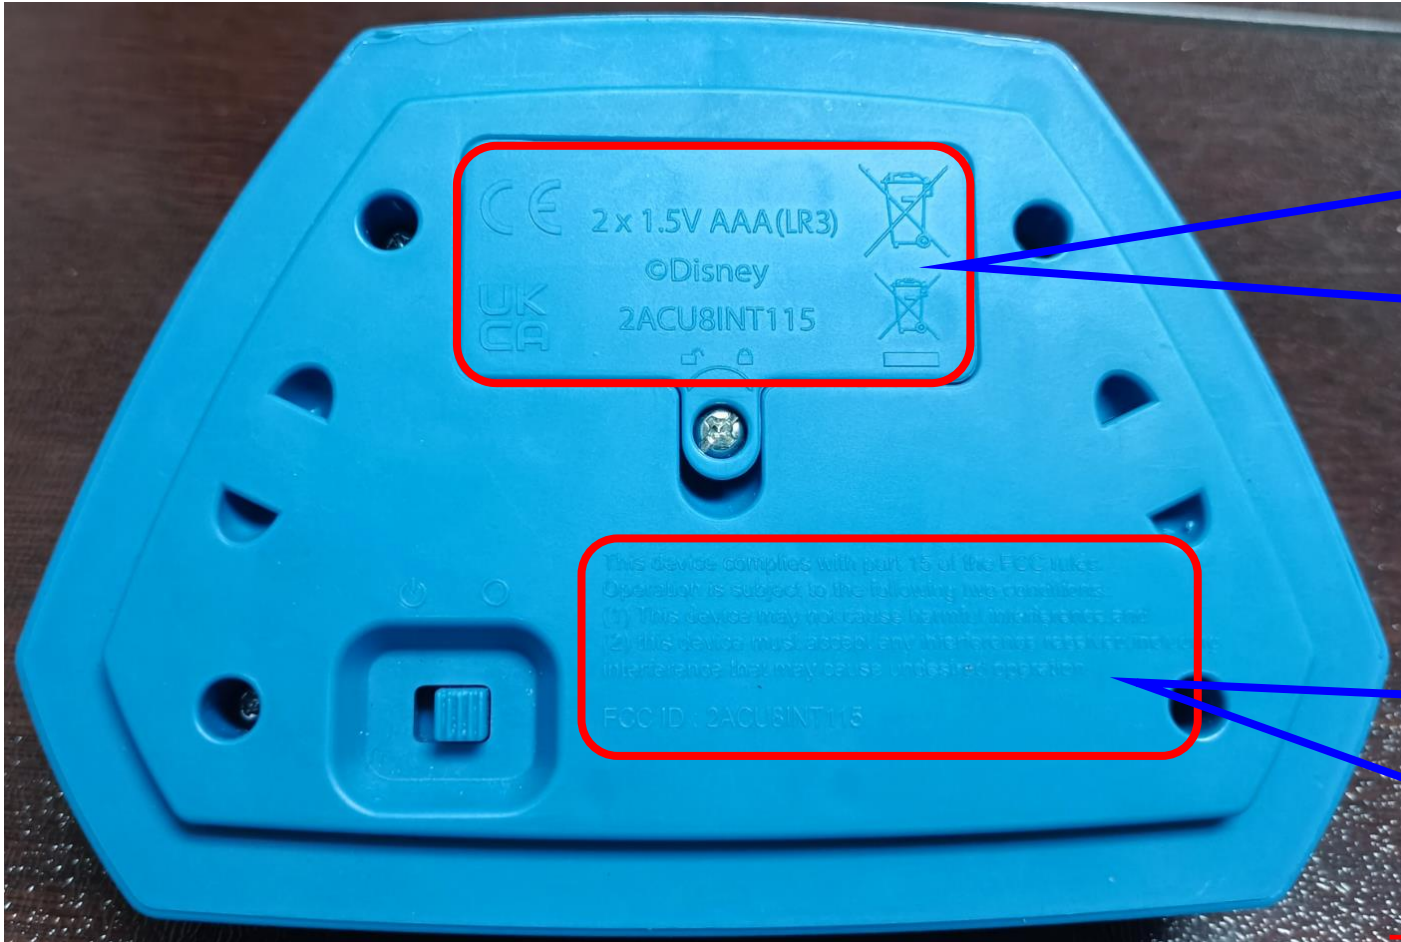

## 2/ TRAIN- Remote

1.63mm

This device complies with part 15 of the FCC rules. Operation is subject to the following two conditions:  
(1) This device may not cause harmful interference, and  
(2) this device must accept any interference received, including interference that may cause undesired operation.

2.0mm

FCC ID : 2ACU8INT115

25.3mm