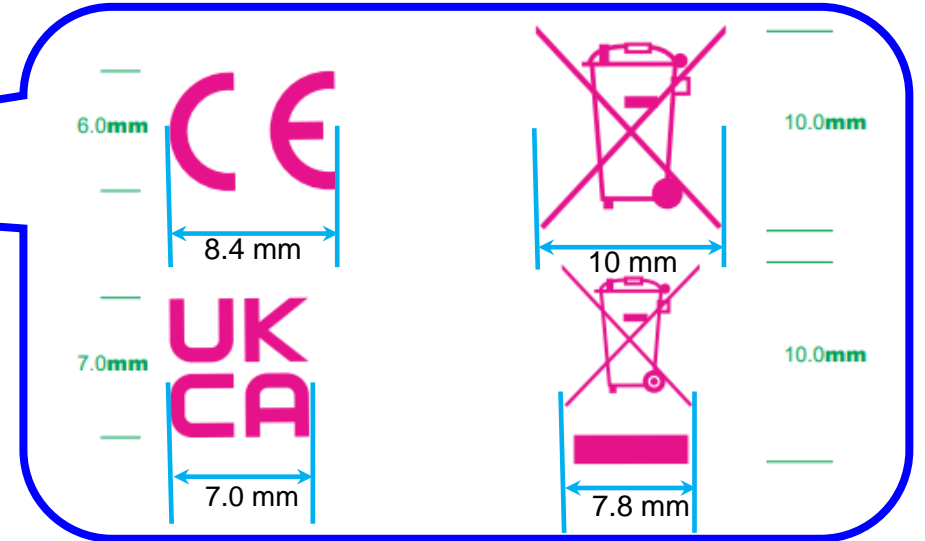

## 2/ TRAIN- Remote

1.63mm

This device complies with part 15 of the FCC rules. Operation is subject to the following two conditions:  
(1) This device may not cause harmful interference, and  
(2) this device must accept any interference received, including interference that may cause undesired operation.

2.0mm

FCC ID : 2ACU8INT115

25.3mm