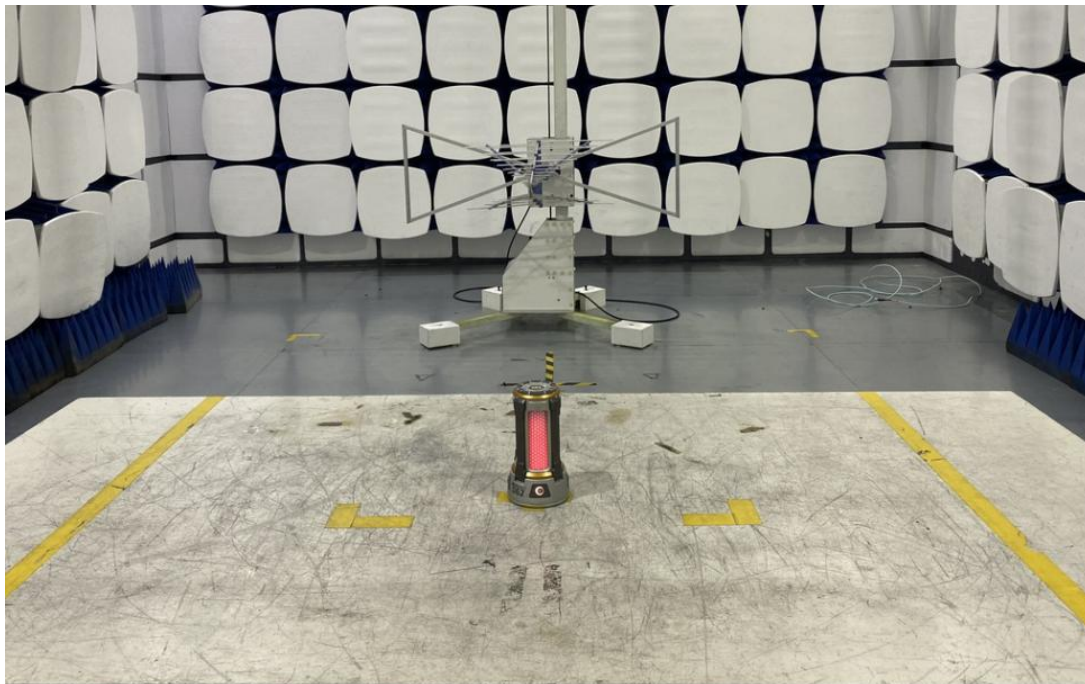

# 1 Photographs - EUT Test Setup

## 1.1 Radiated Emission

9KHz~30MHz:

30MHz~1GHz:

Above 1GHz: