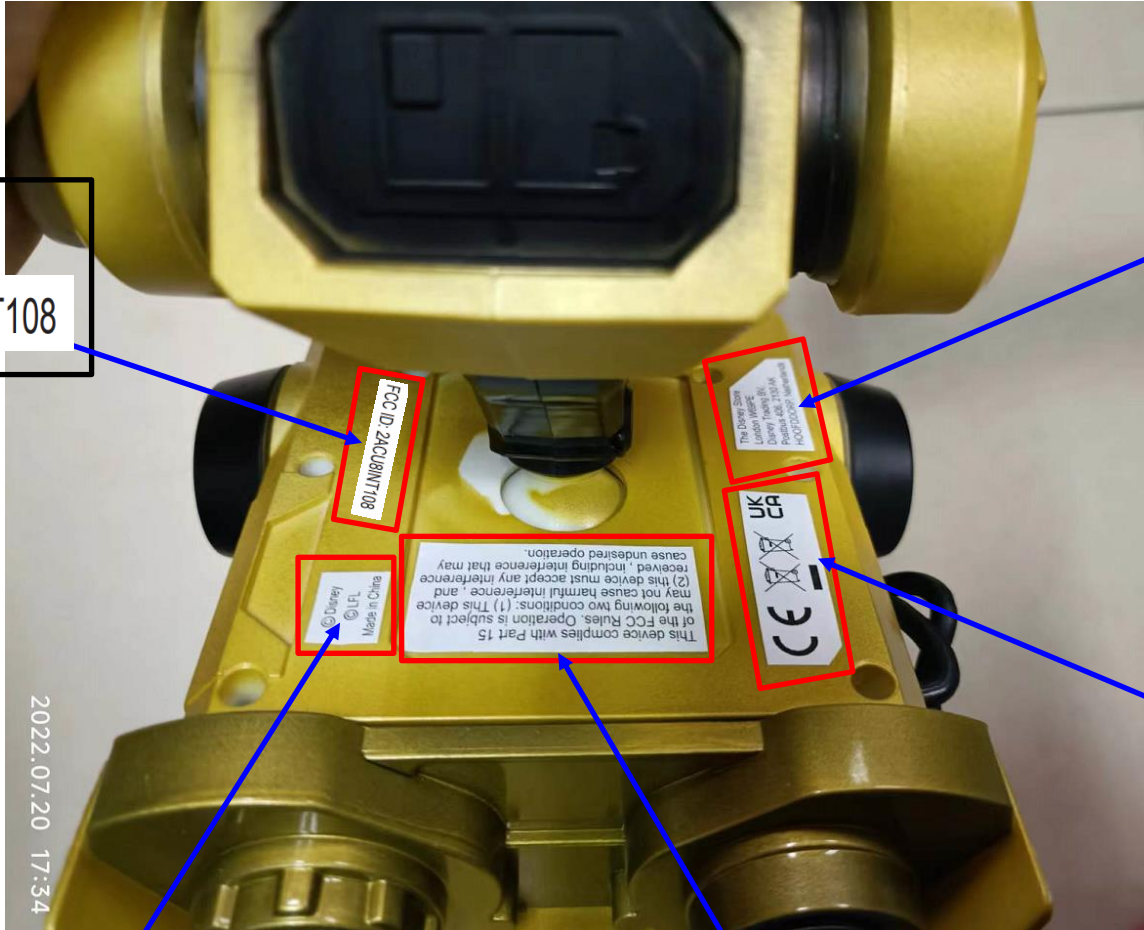

Product Marks & FCC ID:

FCC ID:

2.0 mm FCC ID: 2ACU8INT108

1.6 mm

The Disney Store
London W69PE
Disney Trading BV,
Postbus 406, 2130 AK
HOOFDDORP, Netherlands

FCC ID: 2ACU8INT108

© Disney
© LFL
Made in China

6.5mm

9.0mm

6.5mm

6.0mm

2.0mm

© Disney

2.0mm

© LFL

1.6mm

Made in China

2.0 mm

This device complies with Part 15 of the FCC Rules. Operation is subject to the following two conditions: (1) This device may not cause harmful interference, and (2) this device must accept any interference received, including interference that may cause undesired operation.