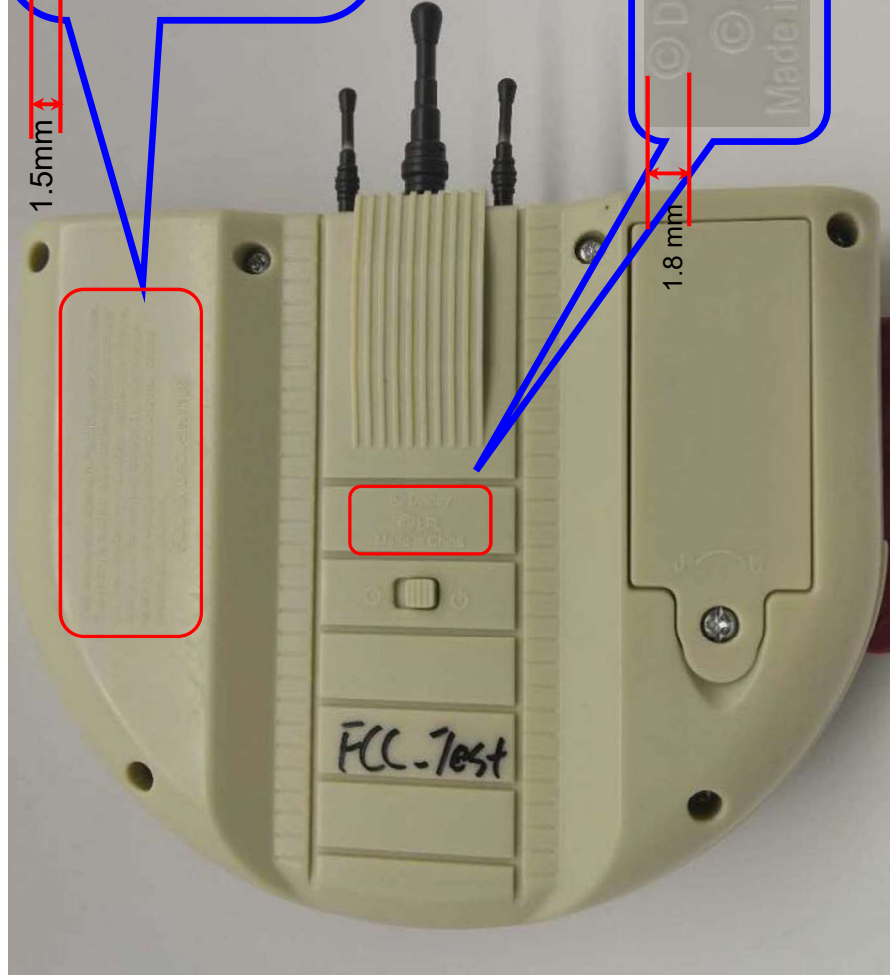

2/ DS20 DO FEAT AF (Remote)

This device complies with Part 15 of the FCC Rules. Operation is subject to the following two conditions: (1) This device may not cause harmful interference, and (2) this device must accept any interference received, including interference that may cause undesired operation.

FCC ID: 2ACU8INT106

1.8 mm

FCC statement,

the font height is 1.5mm

FCC ID: 2ACU8INT106

The font height is 1.8mm

© Disney
© LFL
Made in China