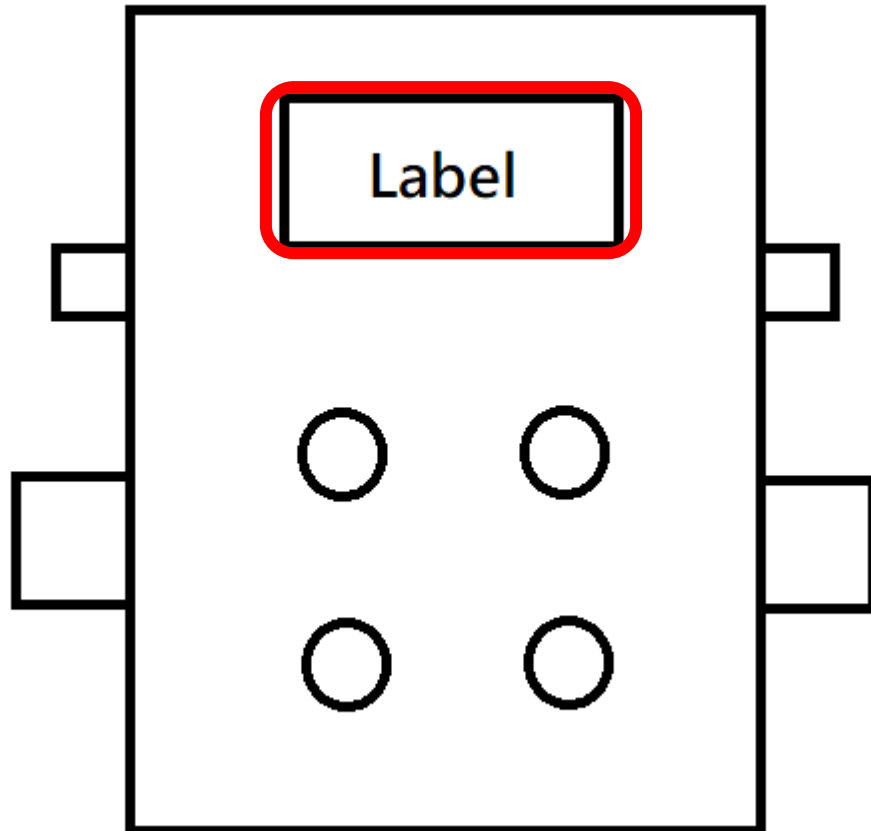

IC ID : 20939-APX320X

FCC ID : 2ACTO-APX320X

The label will be permanently affixed and readily visible.