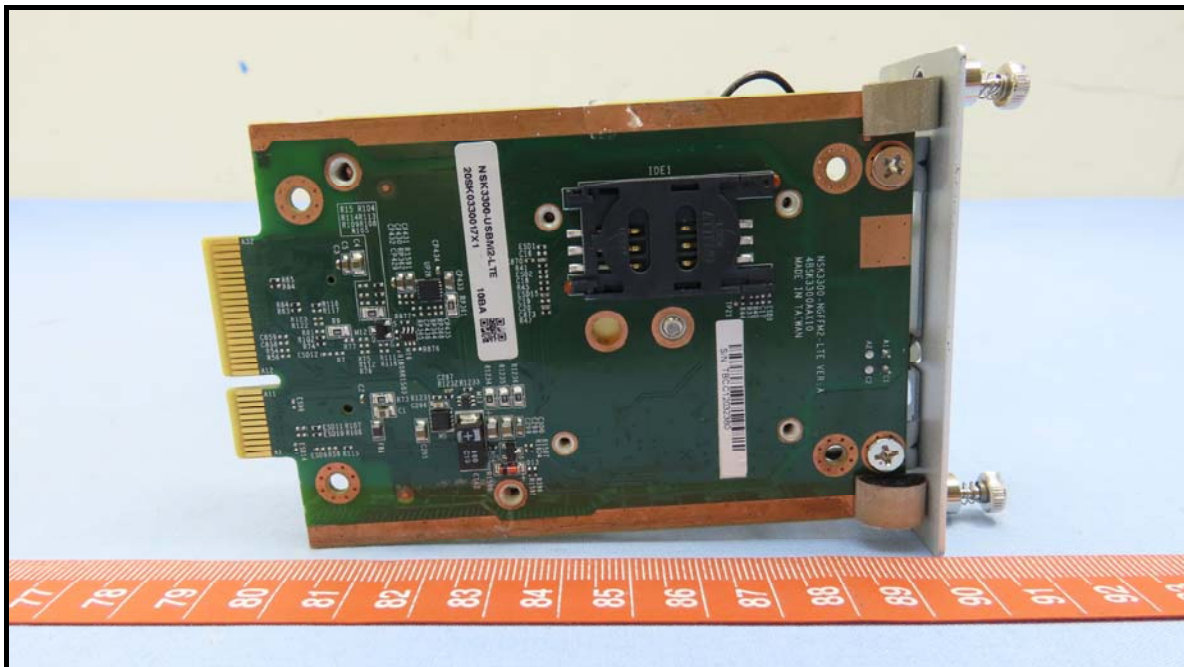

CONSTRUCTION PHOTOS OF EUT

Brand: SOPHOS / Model: XGS 126w

Without Module

Brand: SOPHOS / Model: XGS 136w

Without Module

With EM9191

With 7933DMC