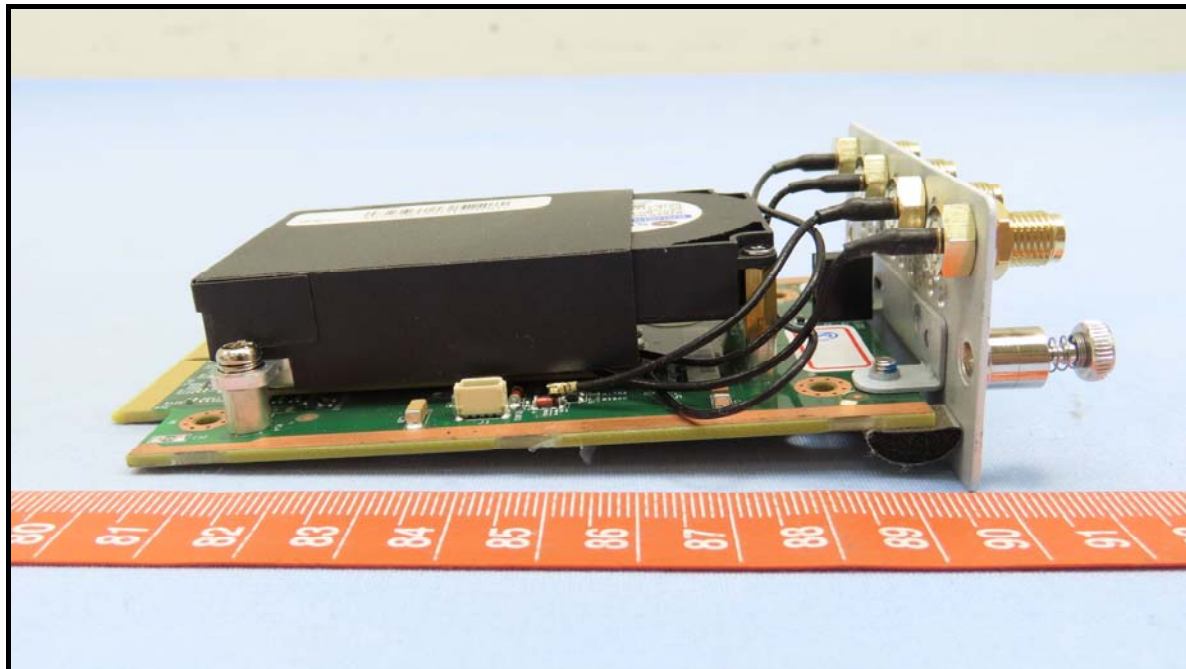

CONSTRUCTION PHOTOS OF EUT

Brand: SOPHOS / Model: XGS 126w

Without Module

Brand: SOPHOS / Model: XGS 136w

Without Module

With EM9191

With 7933DMC