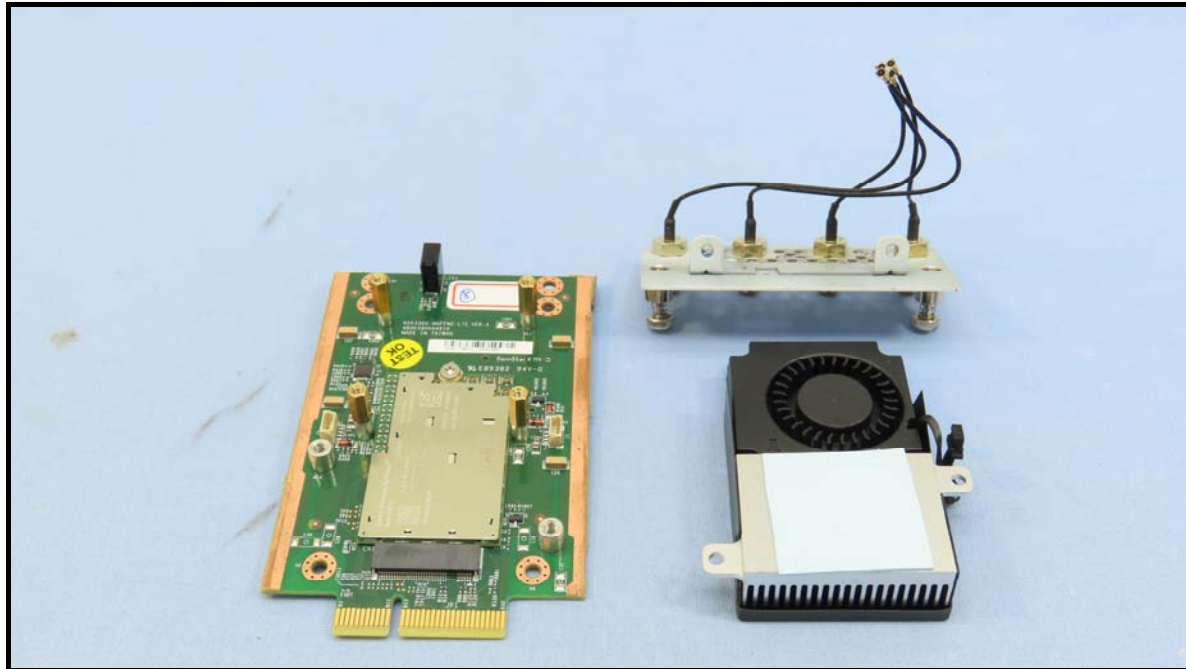

CONSTRUCTION PHOTOS OF EUT

Brand: SOPHOS / Model: XGS 126w

Without Module

Brand: SOPHOS / Model: XGS 136w

Without Module

With EM9191

With 7933DMC