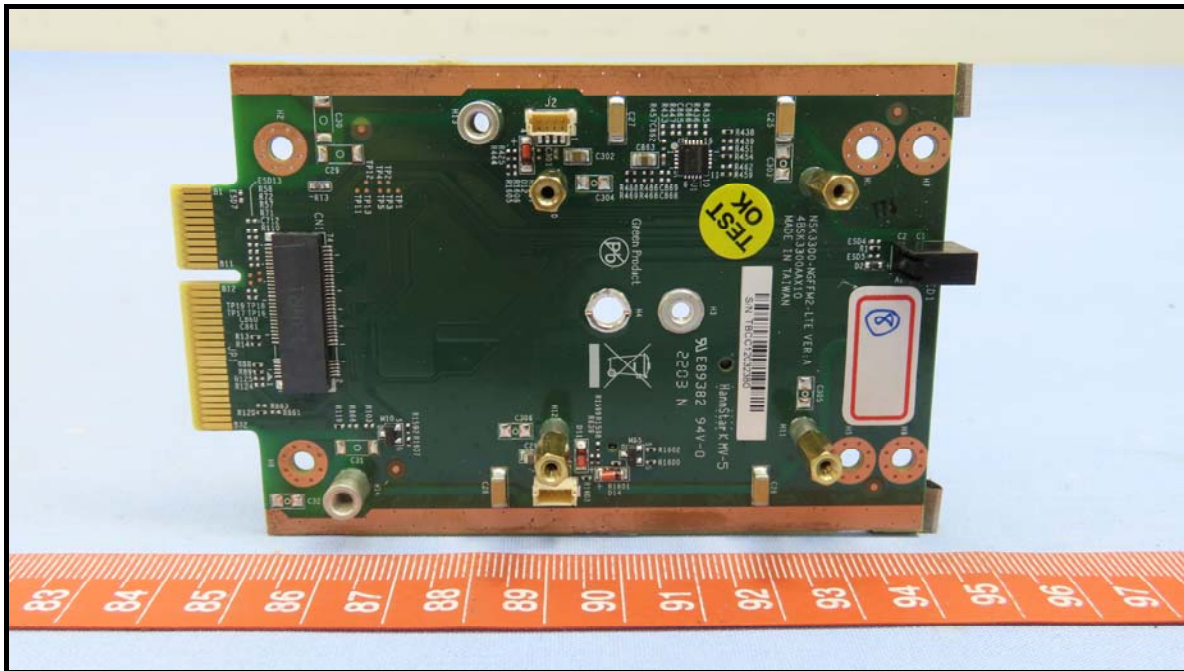

CONSTRUCTION PHOTOS OF EUT

Brand: SOPHOS / Model: XGS 126w

Without Module

Brand: SOPHOS / Model: XGS 136w

Without Module

With EM9191

With 7933DMC