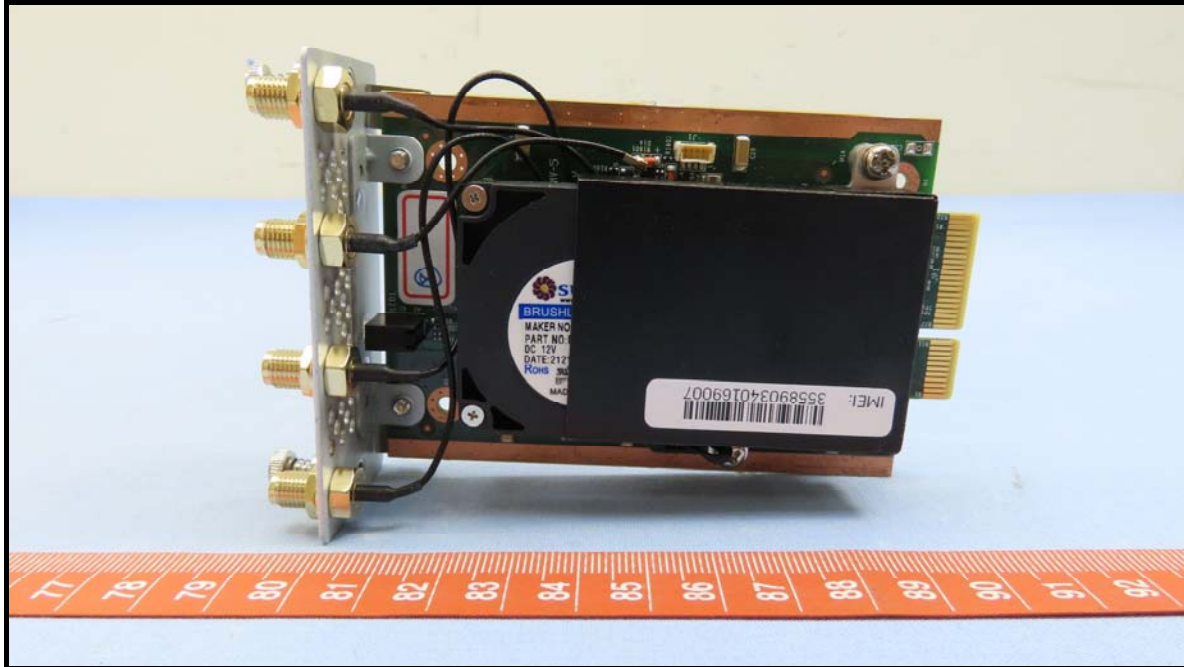

CONSTRUCTION PHOTOS OF EUT

Brand: SOPHOS / Model: XGS 126w

Without Module

Brand: SOPHOS / Model: XGS 136w

Without Module

With EM9191

With 7933DMC