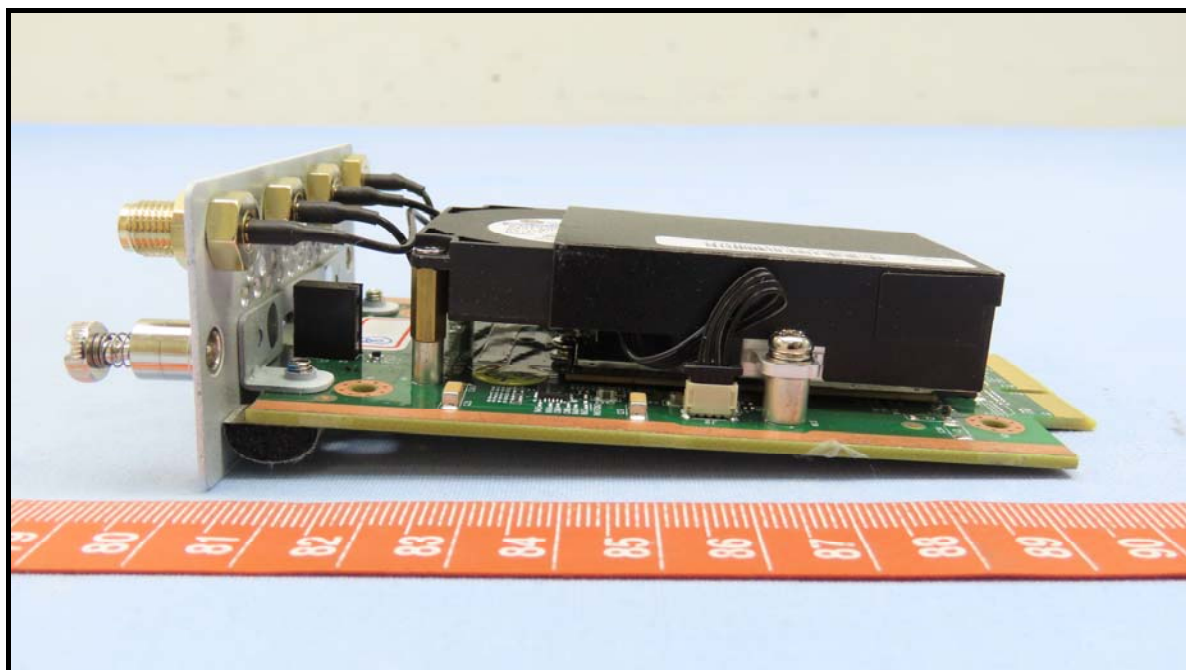

CONSTRUCTION PHOTOS OF EUT

Brand: SOPHOS / Model: XGS 126w

Without Module

Brand: SOPHOS / Model: XGS 136w

Without Module

With EM9191

With 7933DMC