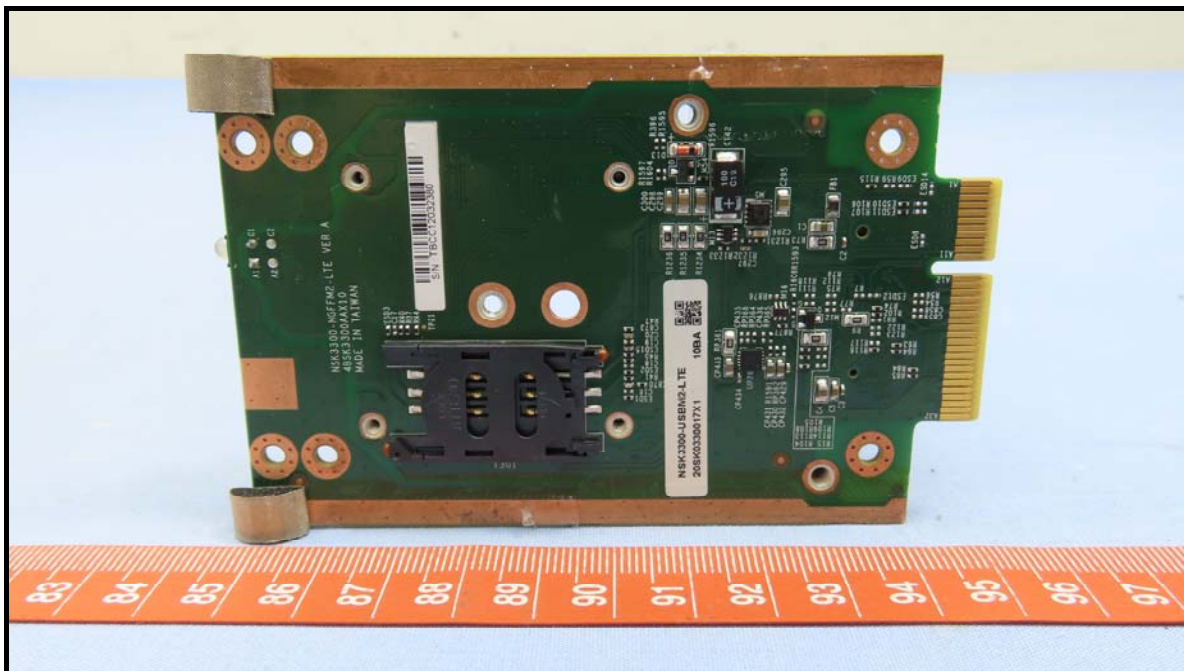

CONSTRUCTION PHOTOS OF EUT

Brand: SOPHOS / Model: XGS 126w

Without Module

Brand: SOPHOS / Model: XGS 136w

Without Module

With EM9191

With 7933DMC