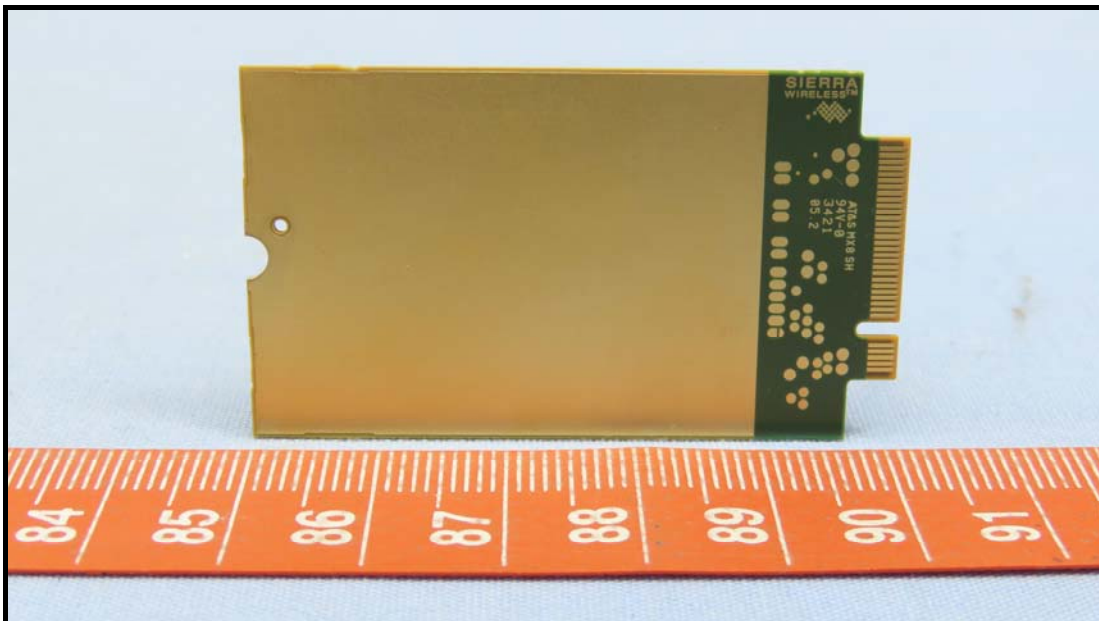

CONSTRUCTION PHOTOS OF EUT

Brand: SOPHOS / Model: XGS 126w

Without Module

Brand: SOPHOS / Model: XGS 136w

Without Module

With EM9191

With 7933DMC