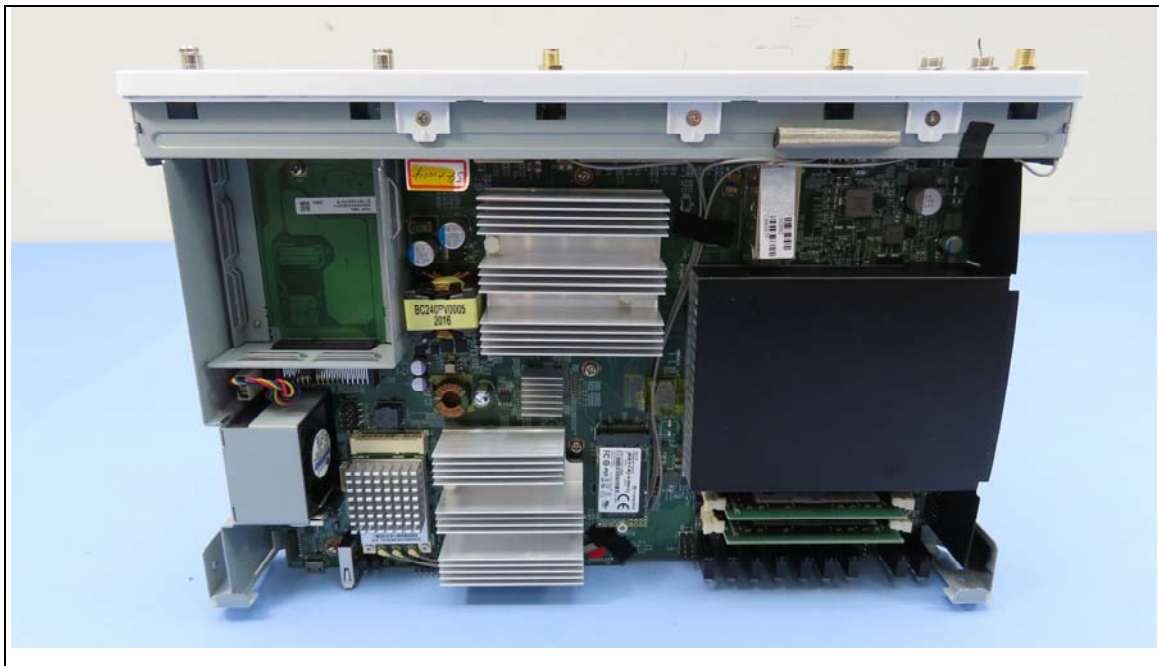

CONSTRUCTION PHOTOS OF EUT

Brand: SOPHOS / Model: XGS 126w

Without Module

Brand: SOPHOS / Model: XGS 136w

Without Module

With EM9191

With 7933DMC