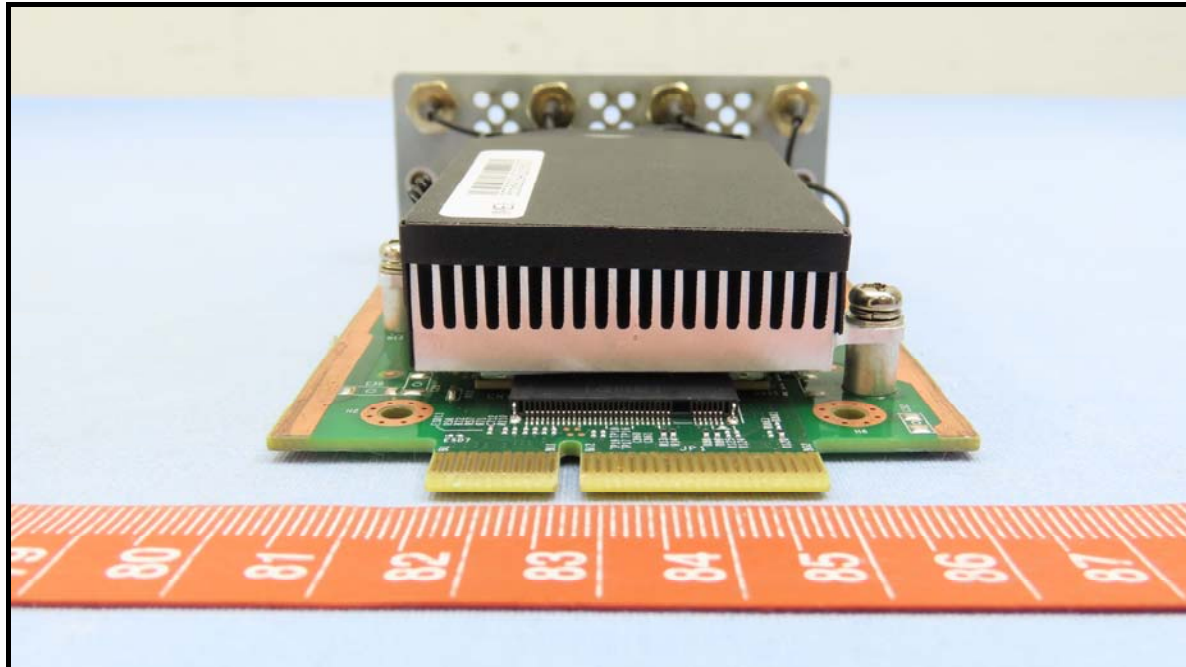

CONSTRUCTION PHOTOS OF EUT

Brand: SOPHOS / Model: XGS 126w

Without Module

Brand: SOPHOS / Model: XGS 136w

Without Module

With EM9191

With 7933DMC