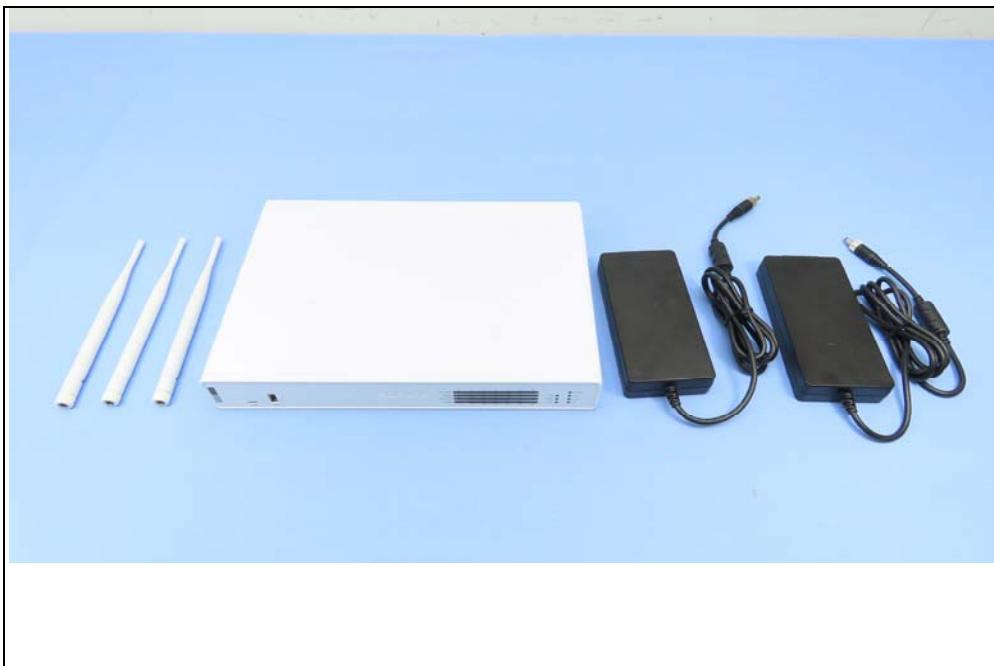

CONSTRUCTION PHOTOS OF EUT

Brand: SOPHOS / Model: XGS 126w

Without Module

With 7922DMC

With EM9191

Brand: SOPHOS / Model: XGS 136w

Without Module

With 7922DMC