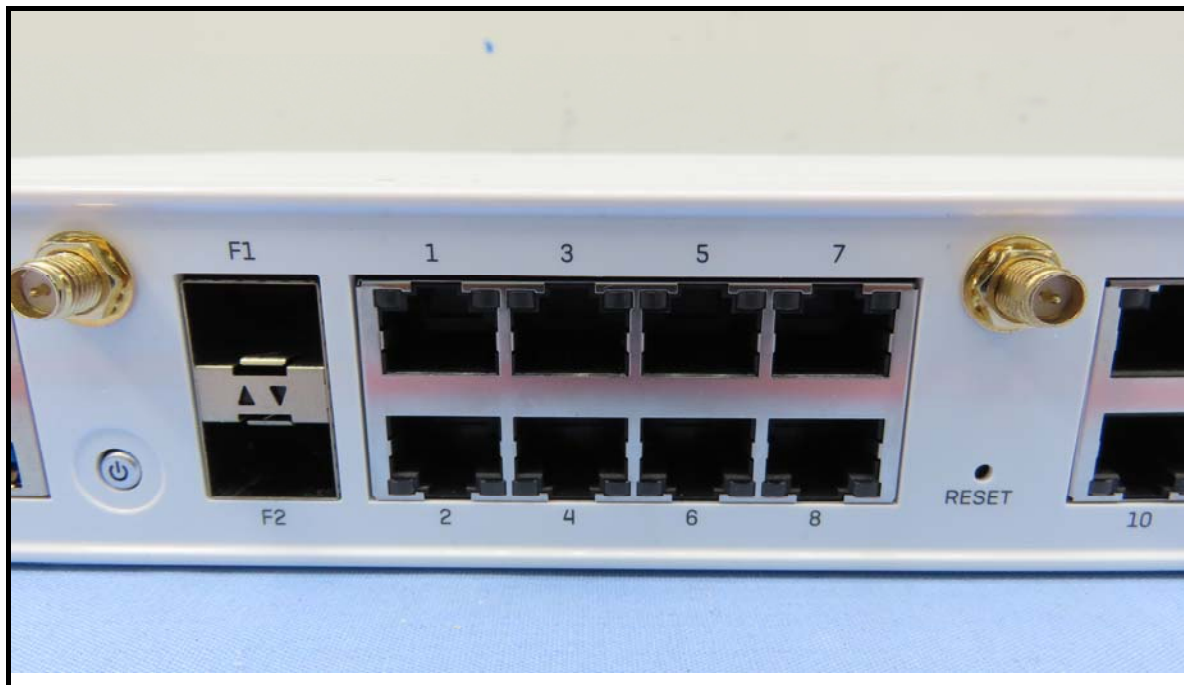

CONSTRUCTION PHOTOS OF EUT

Brand: SOPHOS / Model: XGS 126w

Without Module

With 7922DMC

With EM9191

Brand: SOPHOS / Model: XGS 136w

Without Module

With 7922DMC

With EM9191