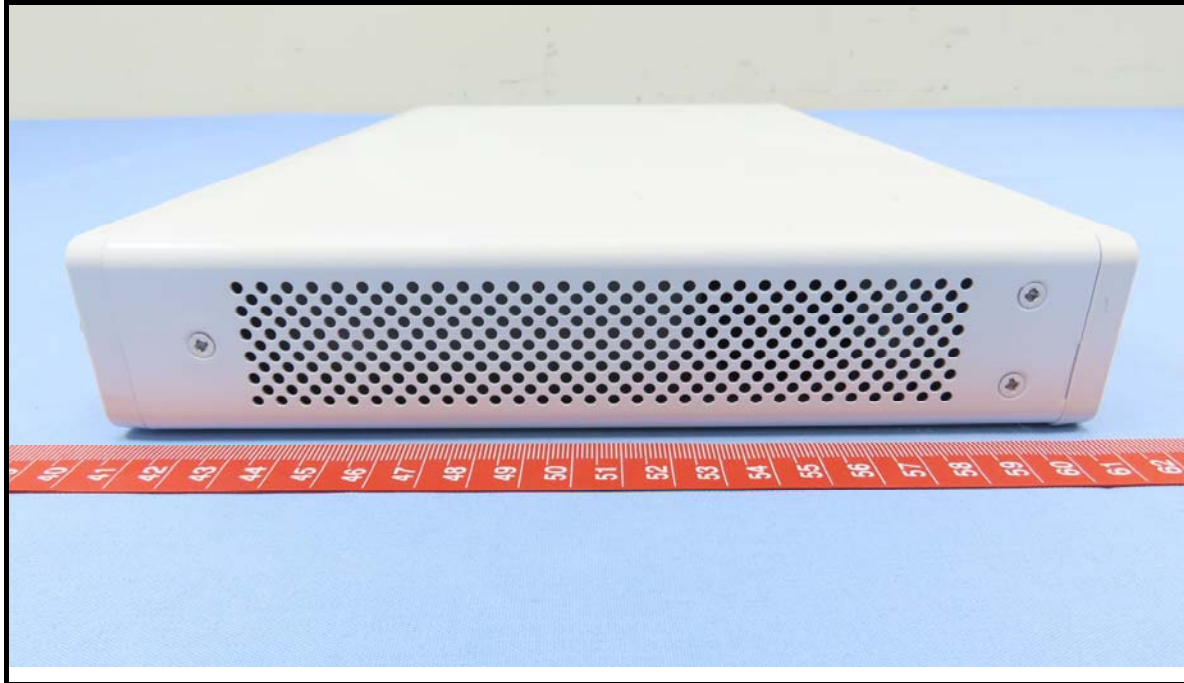

CONSTRUCTION PHOTOS OF EUT

Brand: SOPHOS / Model: XGS 126w

Without Module

With 7922DMC

With EM9191

Brand: SOPHOS / Model: XGS 136w

Without Module

With 7922DMC

With EM9191