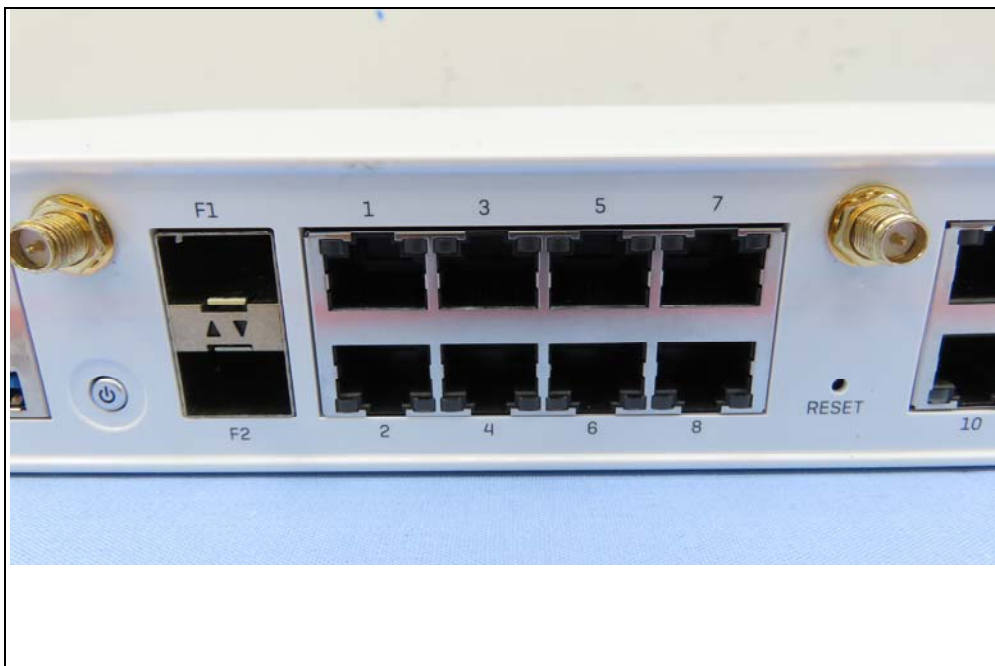

CONSTRUCTION PHOTOS OF EUT

Brand: SOPHOS / Model: XGS 126w

Without Module

With 7922DMC

With EM9191

Brand: SOPHOS / Model: XGS 136w

Without Module

With 7922DMC

With EM9191