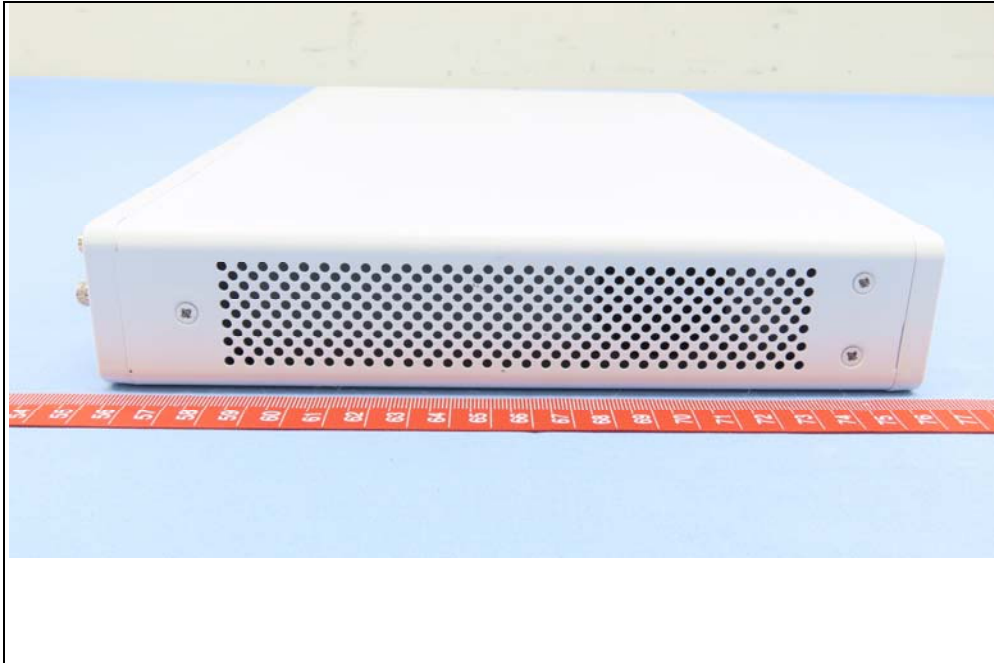

CONSTRUCTION PHOTOS OF EUT

Brand: SOPHOS / Model: XGS 126w

Without Module

With 7922DMC

With EM9191

Brand: SOPHOS / Model: XGS 136w

Without Module

With 7922DMC

With EM9191