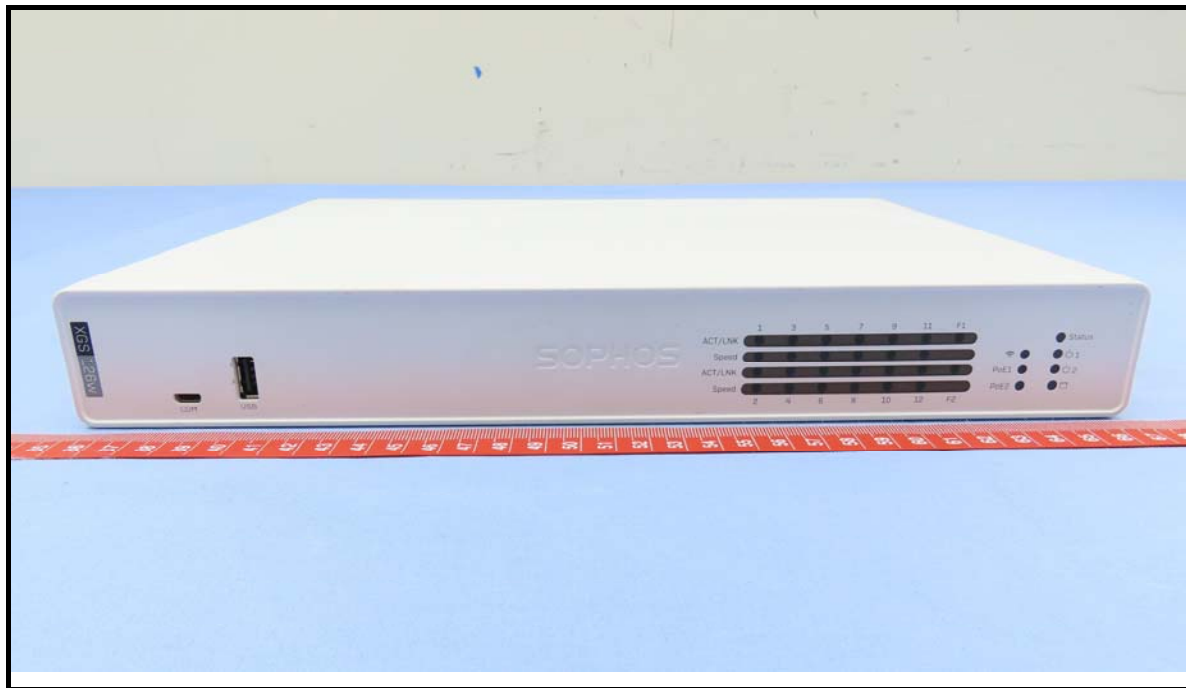

CONSTRUCTION PHOTOS OF EUT

Brand: SOPHOS / Model: XGS 126w

Without Module

With 7922DMC

With EM9191

Brand: SOPHOS / Model: XGS 136w

Without Module

With 7922DMC

With EM9191