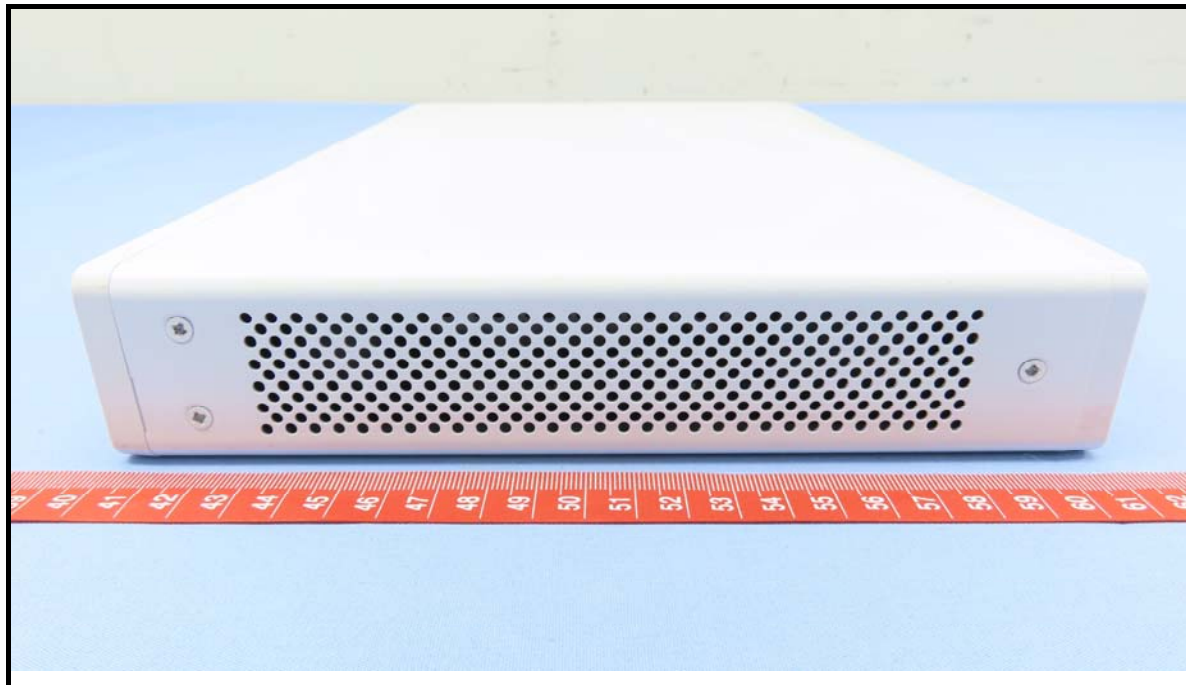

CONSTRUCTION PHOTOS OF EUT

Brand: SOPHOS / Model: XGS 126w

Without Module

With 7922DMC

With EM9191

Brand: SOPHOS / Model: XGS 136w

Without Module

With 7922DMC

With EM9191