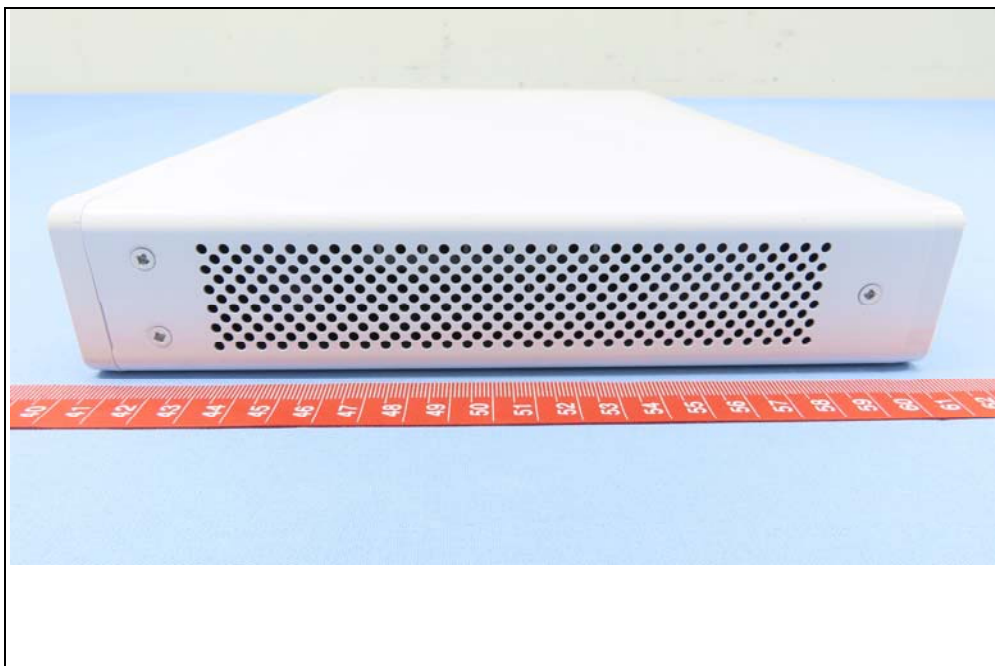

CONSTRUCTION PHOTOS OF EUT

Brand: SOPHOS / Model: XGS 126w

Without Module

With 7922DMC

With EM9191

Brand: SOPHOS / Model: XGS 136w

Without Module

With 7922DMC

With EM9191