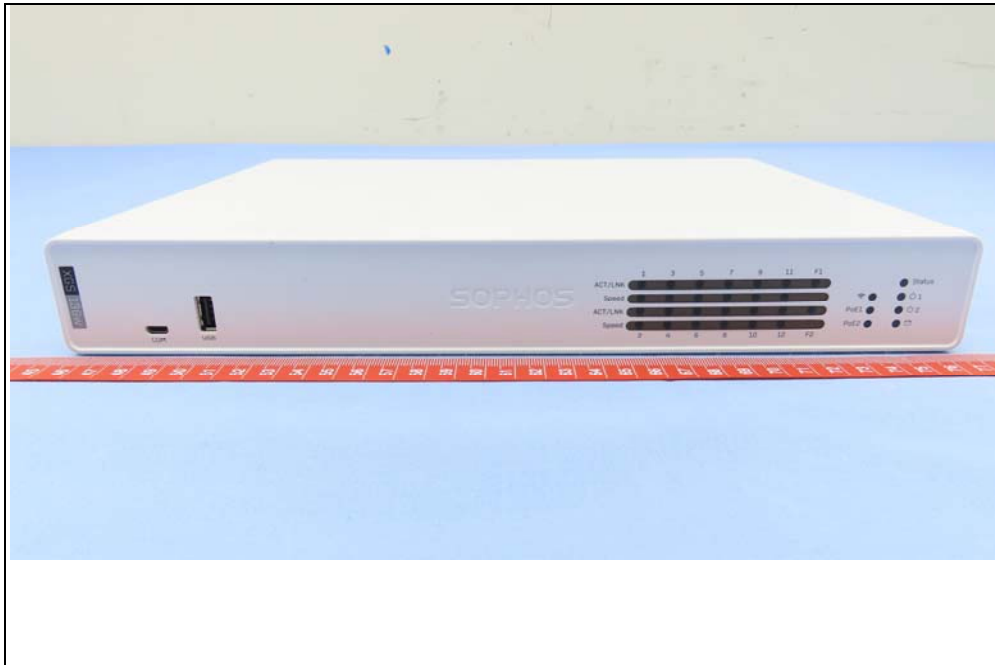

CONSTRUCTION PHOTOS OF EUT

Brand: SOPHOS / Model: XGS 126w

Without Module

With 7922DMC

With EM9191

Brand: SOPHOS / Model: XGS 136w

Without Module

With 7922DMC

With EM9191