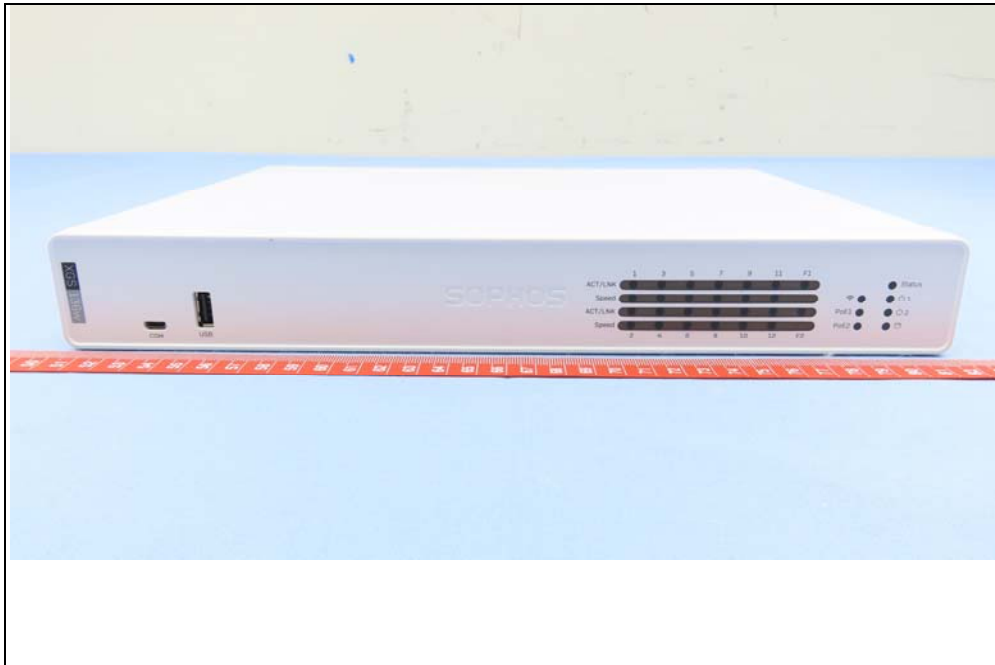

CONSTRUCTION PHOTOS OF EUT

Brand: SOPHOS / Model: XGS 126w

Without Module

With 7922DMC

With EM9191

Brand: SOPHOS / Model: XGS 136w

Without Module

With 7922DMC

With EM9191