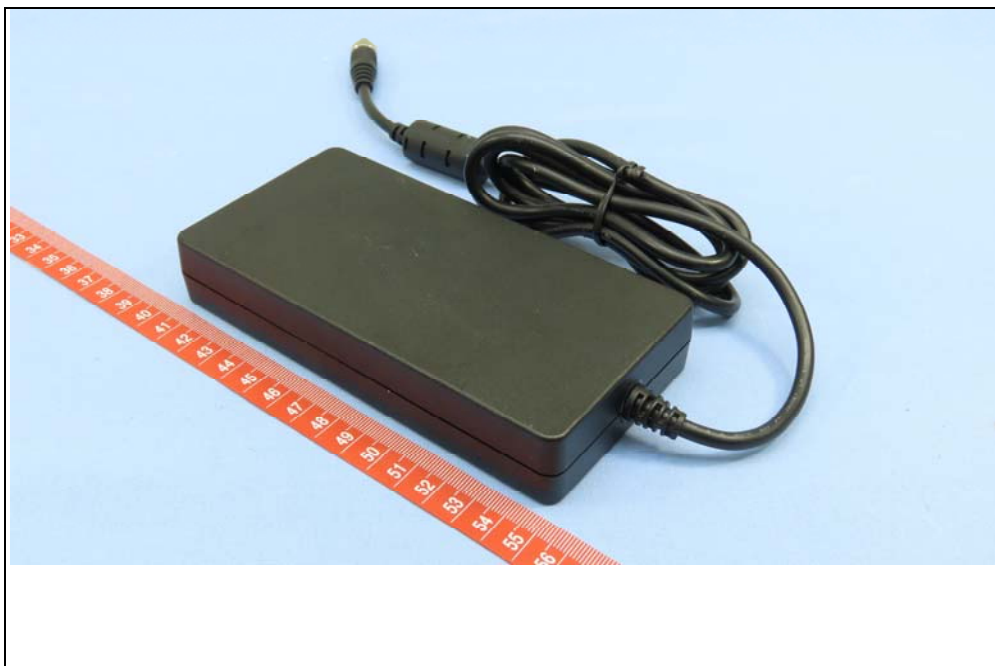

CONSTRUCTION PHOTOS OF EUT

Brand: SOPHOS / Model: XGS 126w

Without Module

With 7922DMC

With EM9191

Brand: SOPHOS / Model: XGS 136w

Without Module

With 7922DMC

With EM9191