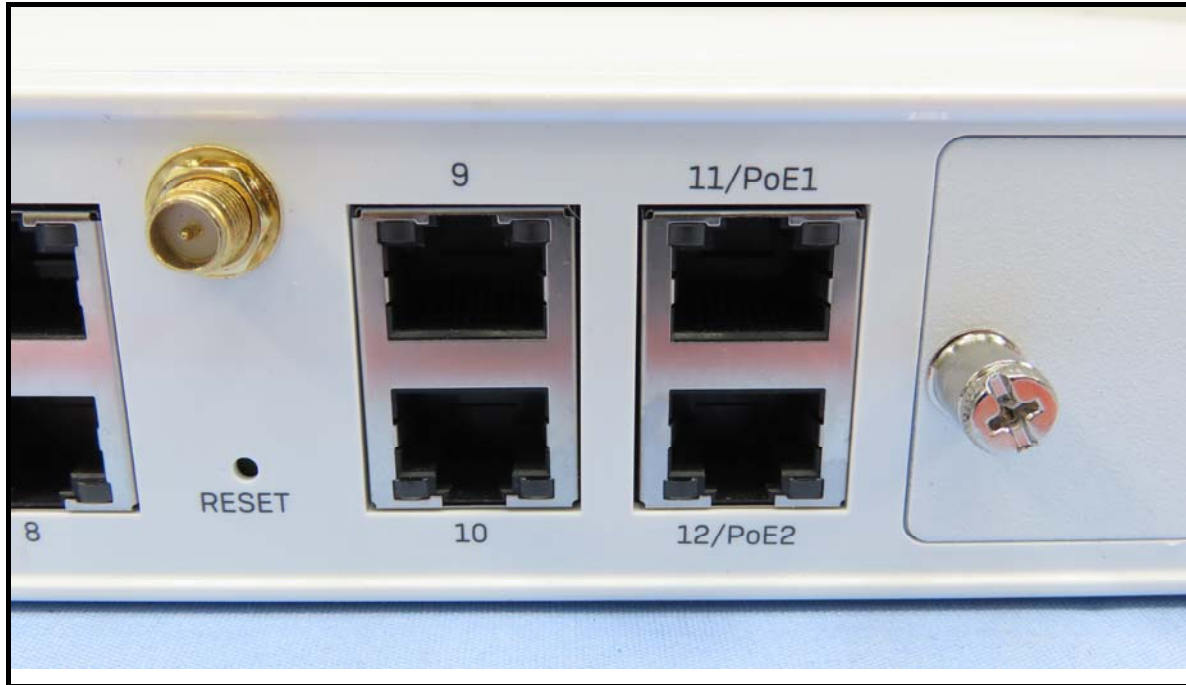

CONSTRUCTION PHOTOS OF EUT

Brand: SOPHOS / Model: XGS 126w

Without Module

With 7922DMC

With EM9191

Brand: SOPHOS / Model: XGS 136w

Without Module

With 7922DMC