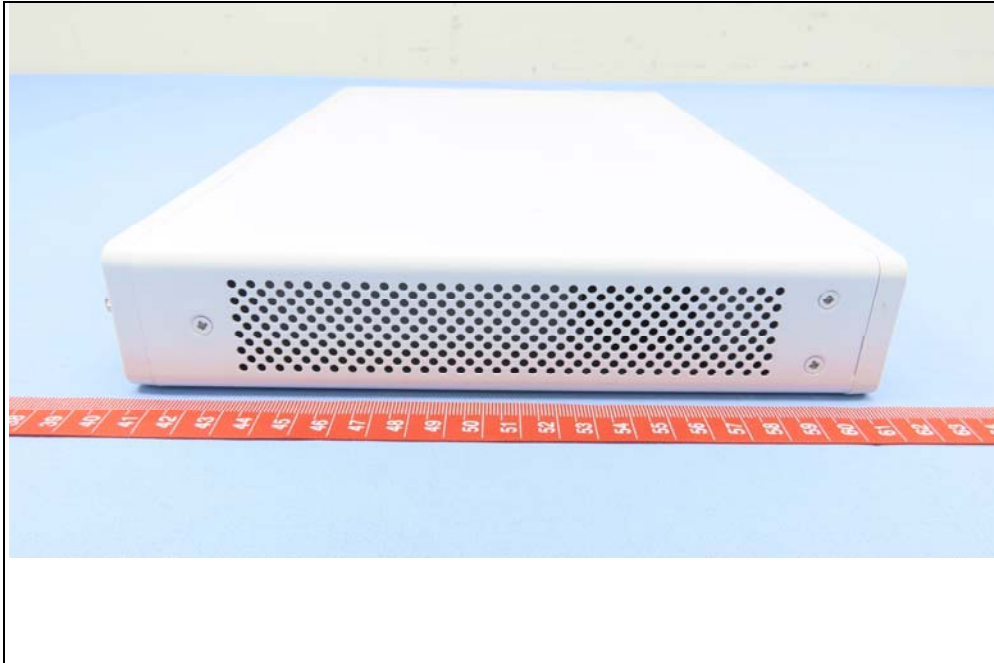

CONSTRUCTION PHOTOS OF EUT

Brand: SOPHOS / Model: XGS 126w

Without Module

With 7922DMC

With EM9191

Brand: SOPHOS / Model: XGS 136w

Without Module

With 7922DMC