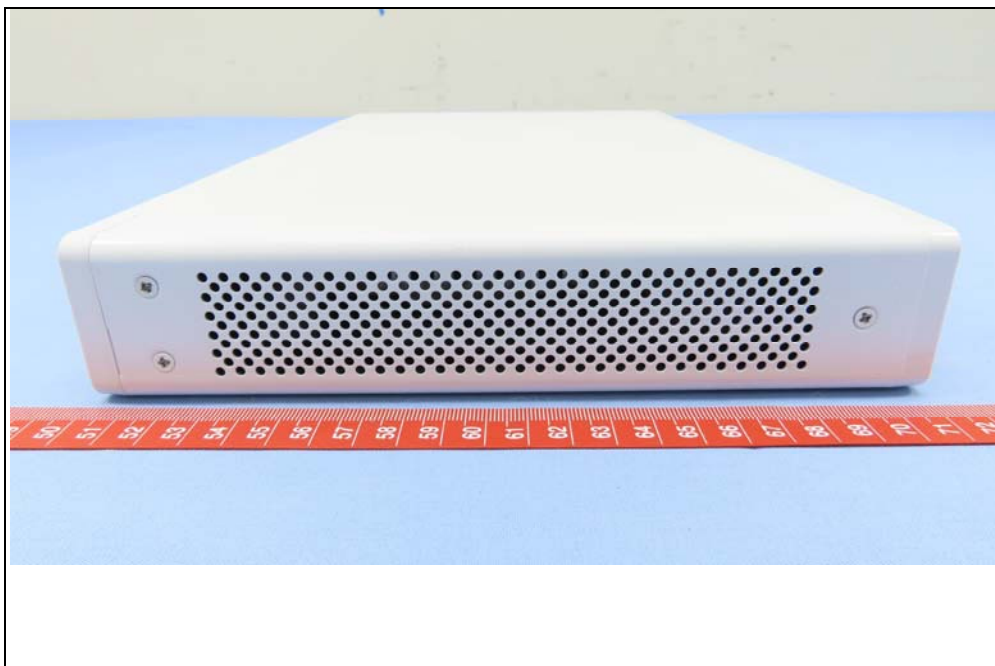

CONSTRUCTION PHOTOS OF EUT

Brand: SOPHOS / Model: XGS 126w

Without Module

With 7922DMC

With EM9191

Brand: SOPHOS / Model: XGS 136w

Without Module

With 7922DMC

With EM9191