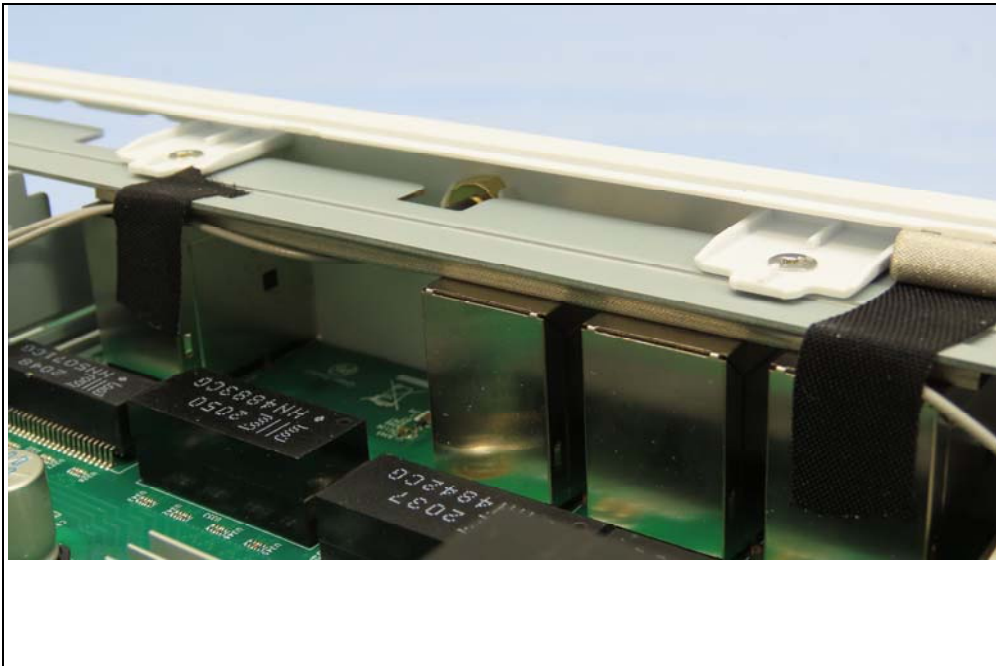

CONSTRUCTION PHOTOS OF EUT

Brand: SOPHOS / Model: XGS 116w

With 7922DMC

With MC7411