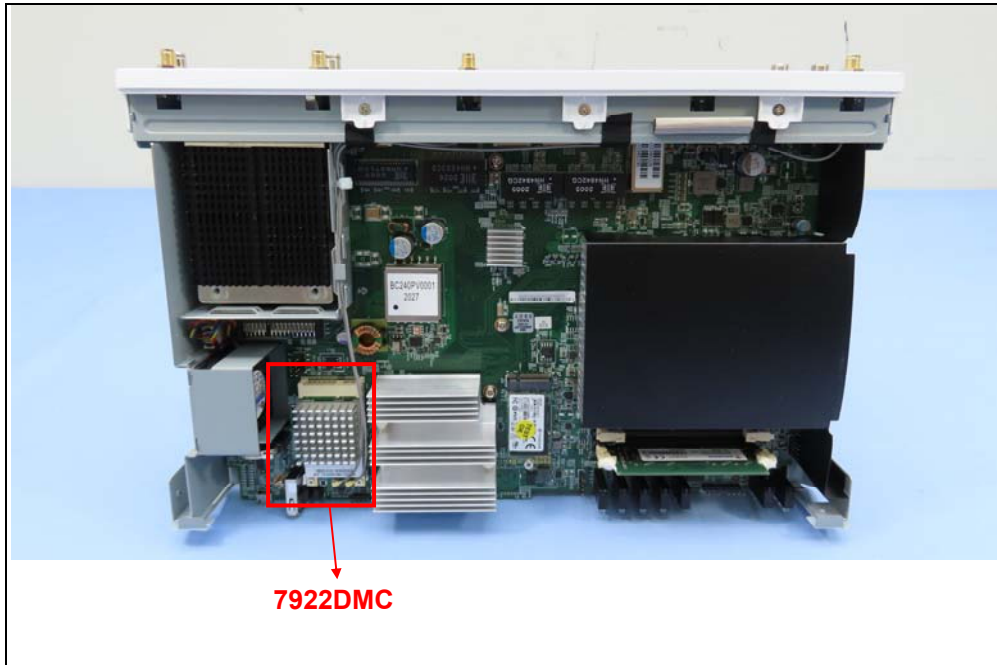

CONSTRUCTION PHOTOS OF EUT

Brand: SOPHOS / Model: XGS 116w

With 7922DMC

With MC7411