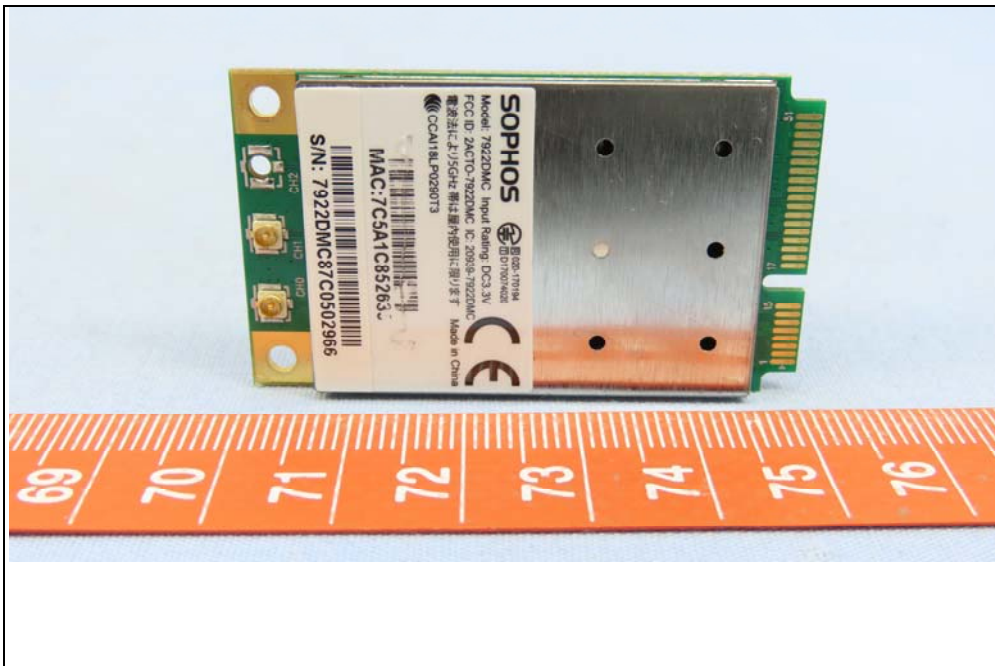

CONSTRUCTION PHOTOS OF EUT

Brand: SOPHOS / Model: XGS 116w

With 7922DMC

With MC7411