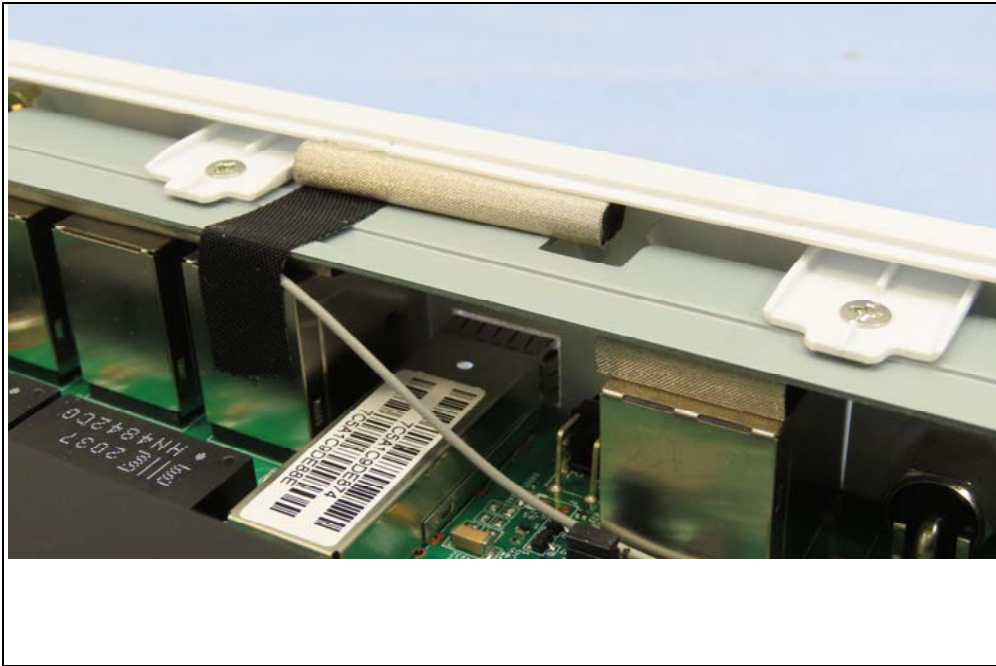

CONSTRUCTION PHOTOS OF EUT

Brand: SOPHOS / Model: XGS 116w

With 7922DMC

With MC7411