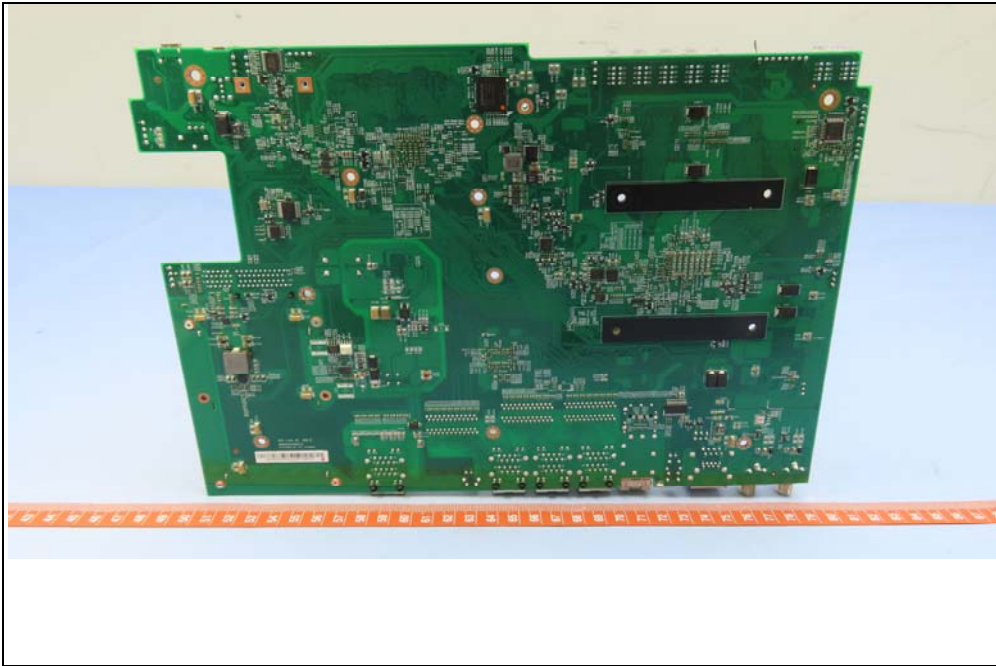

CONSTRUCTION PHOTOS OF EUT

Brand: SOPHOS / Model: XGS 116w

With 7922DMC

With MC7411