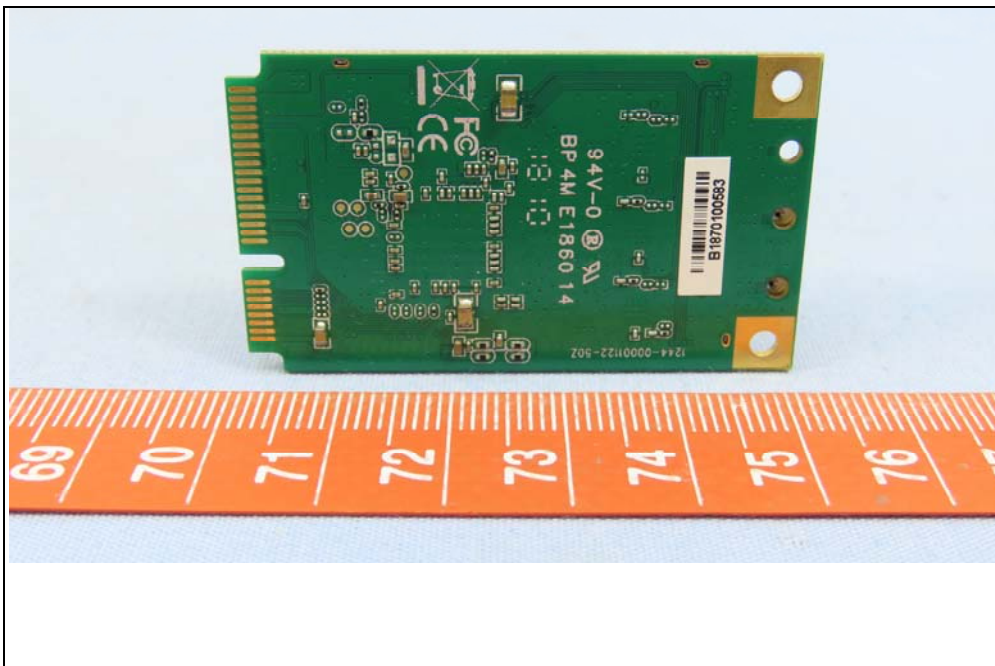

CONSTRUCTION PHOTOS OF EUT

Brand: SOPHOS / Model: XGS 116w

With 7922DMC

With MC7411