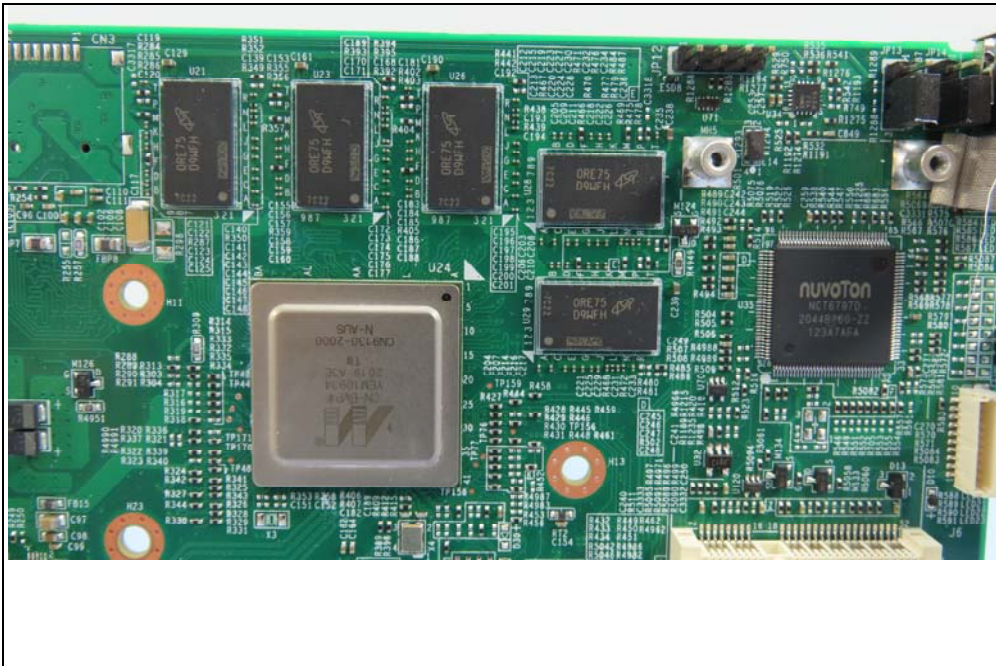

CONSTRUCTION PHOTOS OF EUT

Brand: SOPHOS / Model: XGS 116w

With 7922DMC

With MC7411