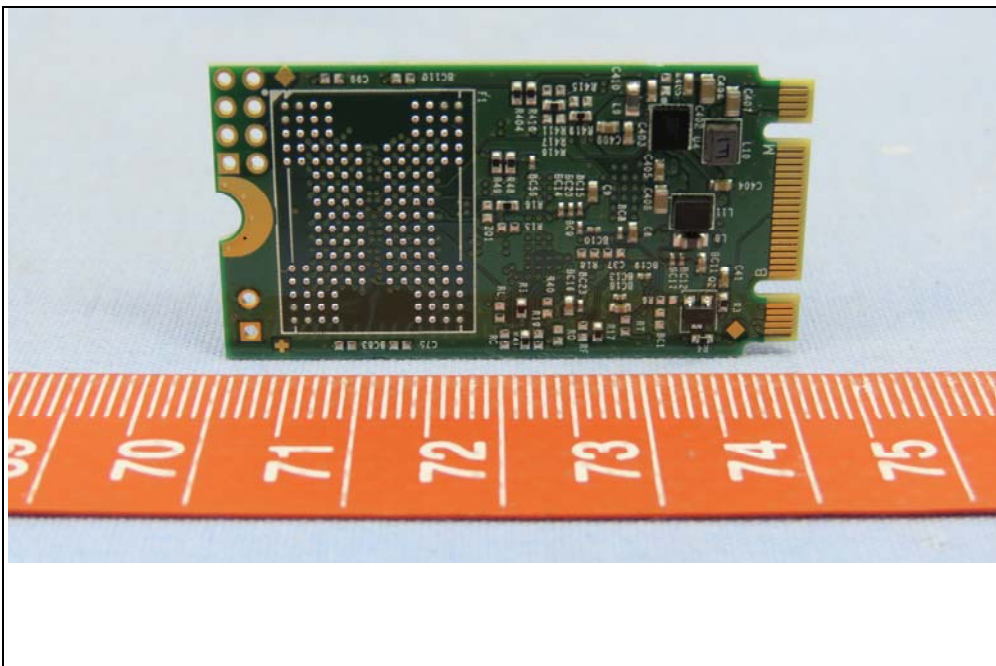

CONSTRUCTION PHOTOS OF EUT

Brand: SOPHOS / Model: XGS 116w

With 7922DMC

With MC7411