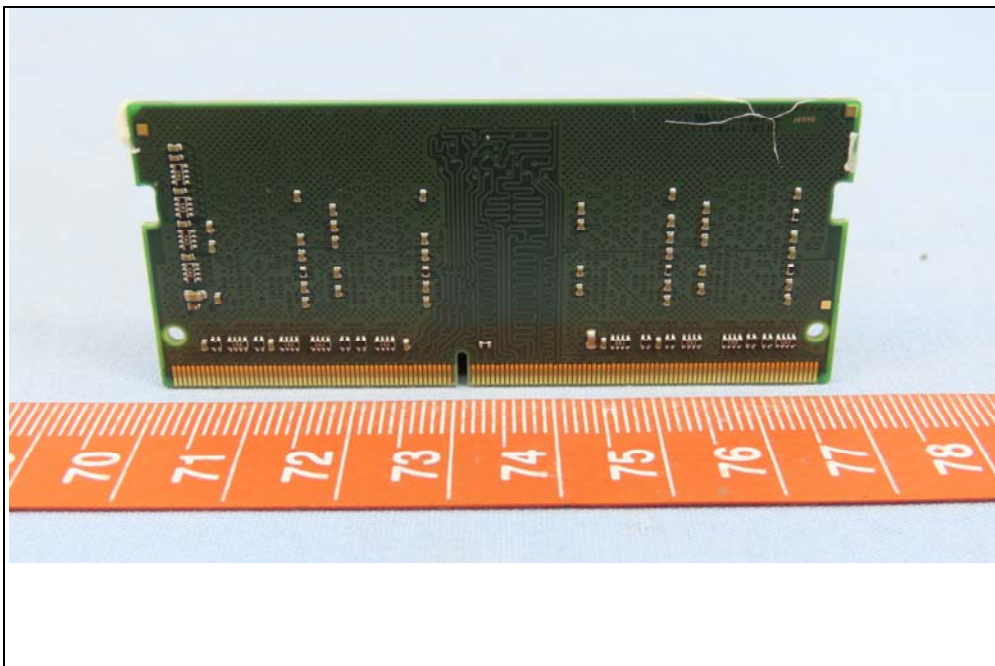

CONSTRUCTION PHOTOS OF EUT

Brand: SOPHOS / Model: XGS 116w

With 7922DMC

With MC7411