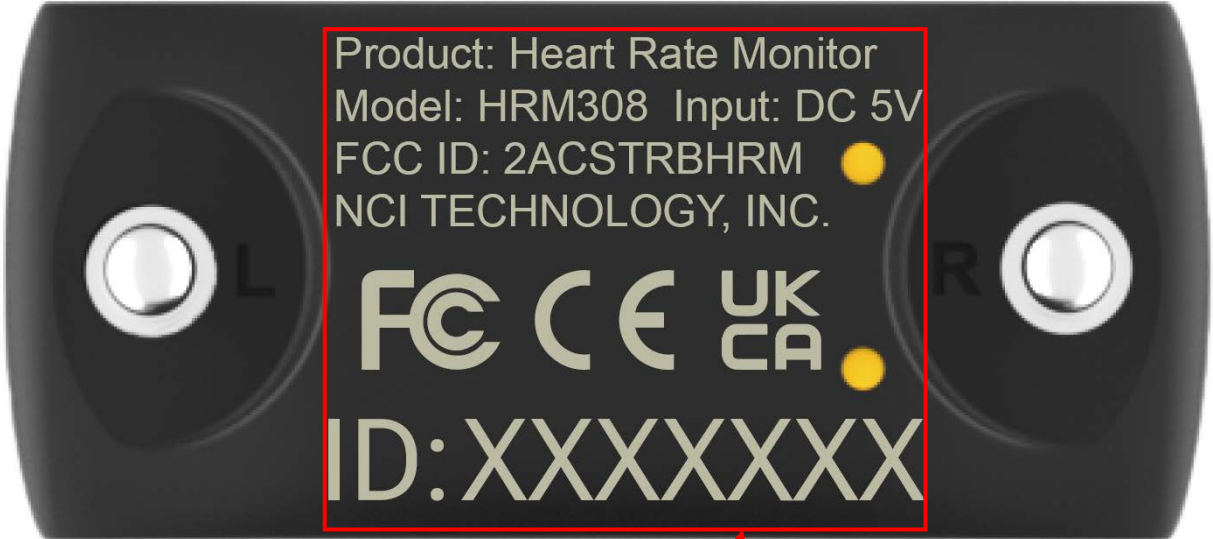

**Label Artwork and Location**

**Model: HRM308**

**Label and Location:**

Location

**Size: L\*W=26\*22mm**