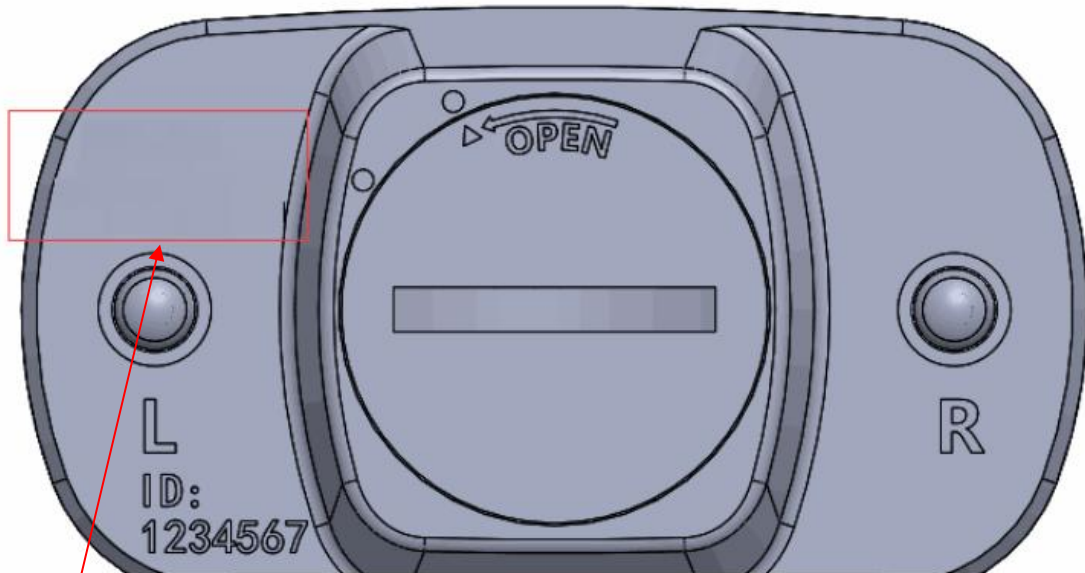

Label Artwork and Location

Product Name: Heart Rate Monitor

Model Number: HRM303

Label:

FCC ID: 2ACSTHRM303

Label Size: L*W=25*2mm

Label Location