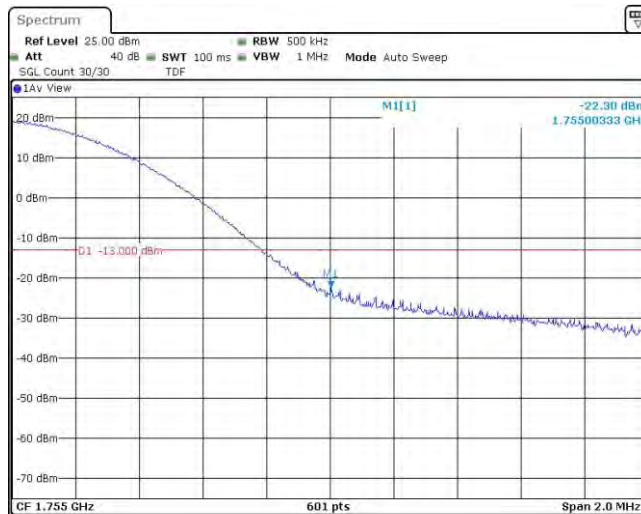

Band4-20MHz-16QAM-20050-1RB#99

Band4-20MHz-16QAM-20050-100RB#0

Band4-20MHz-16QAM-20300-1RB#0

Band4-20MHz-16QAM-20300-1RB#99

Band4-20MHz-16QAM-20300-100RB#0

Band5-1.4MHz-QPSK-20407-1RB#0

Band5-1.4MHz-QPSK-20407-1RB#5