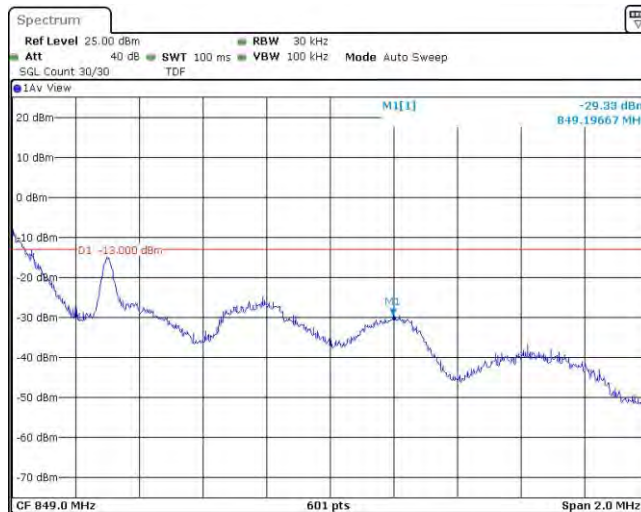

Band5-1.4MHz-16QAM-20643-1RB#0