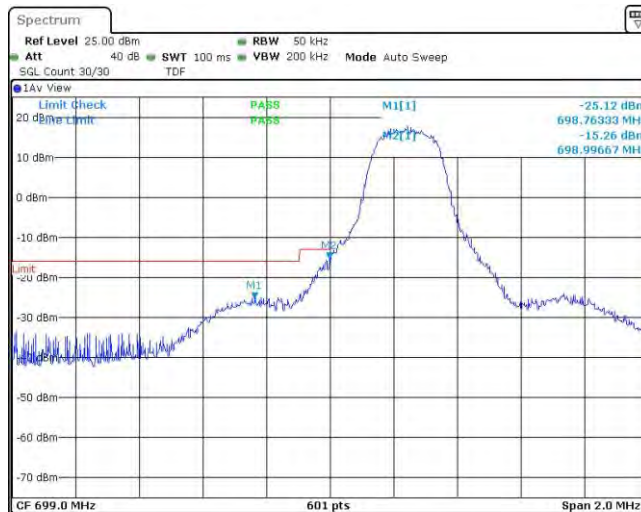

Band12-3MHz-QPSK-23025-1RB#0