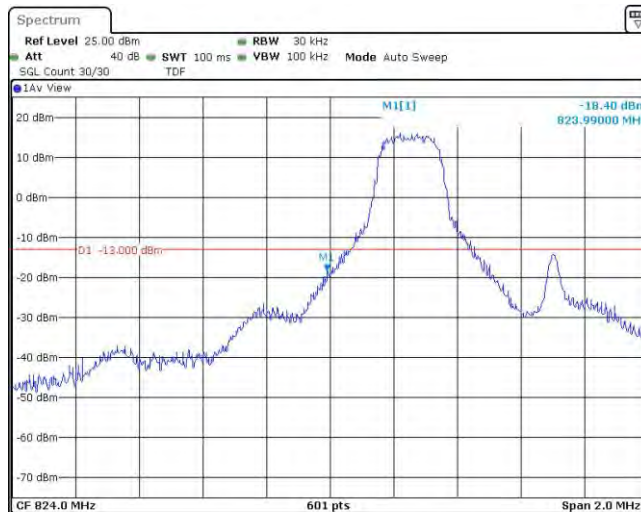

Band4-20MHz-16QAM-20050-1RB#99

Band4-20MHz-16QAM-20050-100RB#0

Band4-20MHz-16QAM-20300-1RB#0

Band4-20MHz-16QAM-20300-1RB#99

Band4-20MHz-16QAM-20300-100RB#0

Band5-1.4MHz-QPSK-20407-1RB#0

Band5-1.4MHz-QPSK-20407-1RB#5