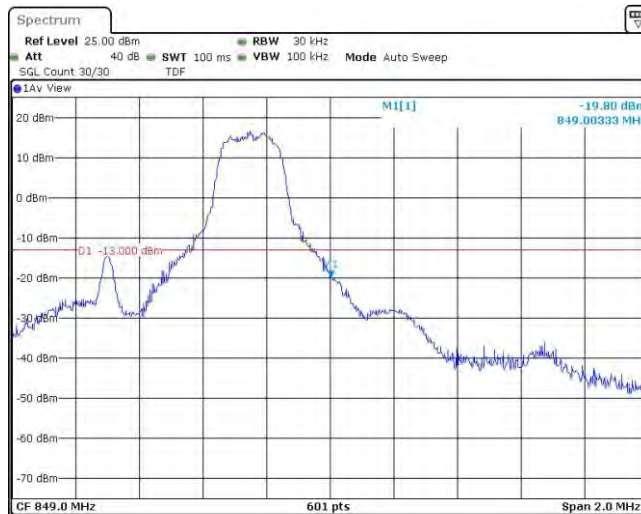

Band5-1.4MHz-QPSK-20643-1RB#5