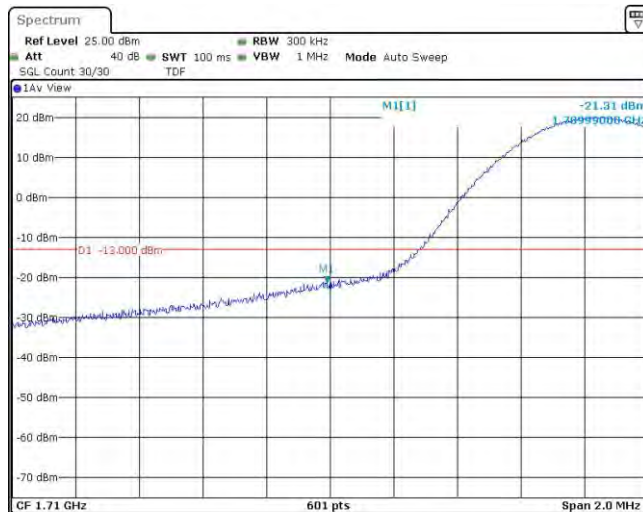

Band4-15MHz-16QAM-20025-1RB#0