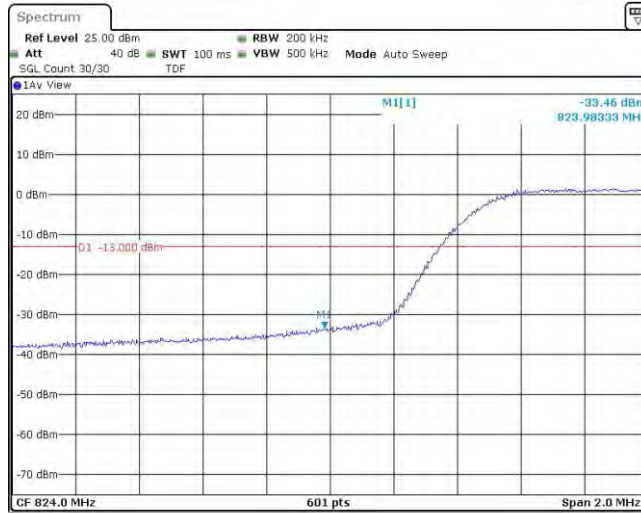

Band5-10MHz-QPSK-20600-1RB#0

Band5-10MHz-QPSK-20600-1RB#49

Band5-10MHz-QPSK-20600-50RB#0

Band5-10MHz-16QAM-20450-1RB#0

Band5-10MHz-16QAM-20450-1RB#49

Band5-10MHz-16QAM-20450-50RB#0

Band5-10MHz-16QAM-20600-1RB#0