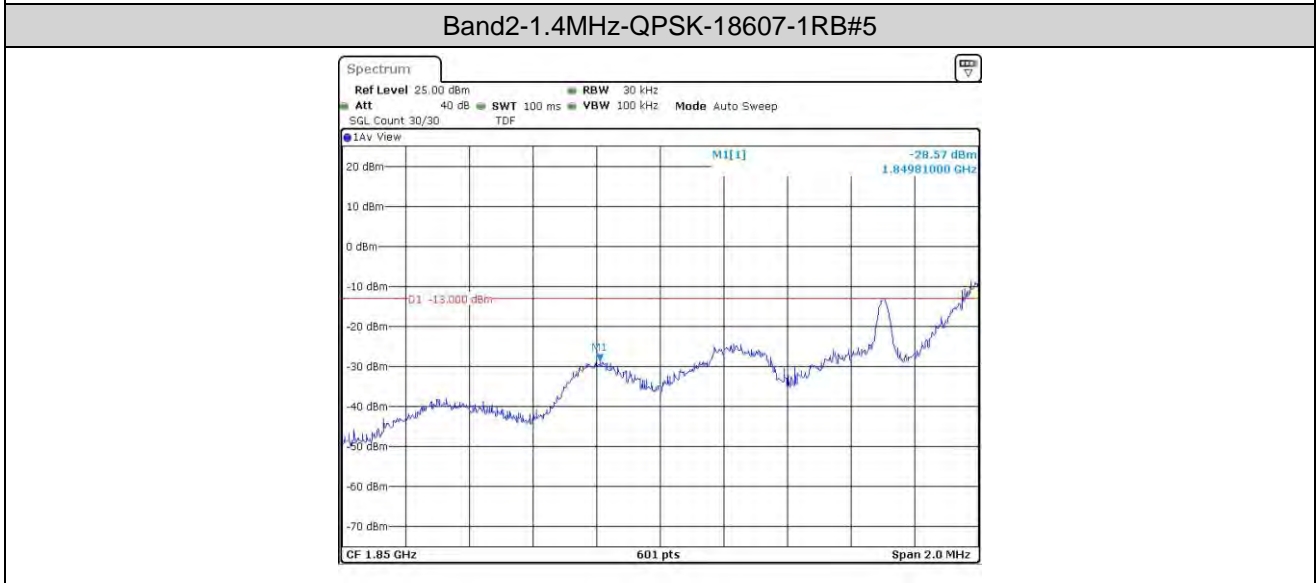

Band	Bandwidth	Modulation	Channel	RB Configuration	Result(dBm)	Verdict
Band12	10MHz	16QAM	23060	1RB#0	-22.20,-19.86	PASS
Band12	10MHz	16QAM	23060	1RB#49	-38.76,-37.82	PASS
Band12	10MHz	16QAM	23060	50RB#0	-27.78,-27.49	PASS
Band12	10MHz	16QAM	23130	1RB#0	-37.46,-38.13	PASS
Band12	10MHz	16QAM	23130	1RB#49	-20.62,-22.83	PASS
Band12	10MHz	16QAM	23130	50RB#0	-29.35,-29.70	PASS

Test Graphs