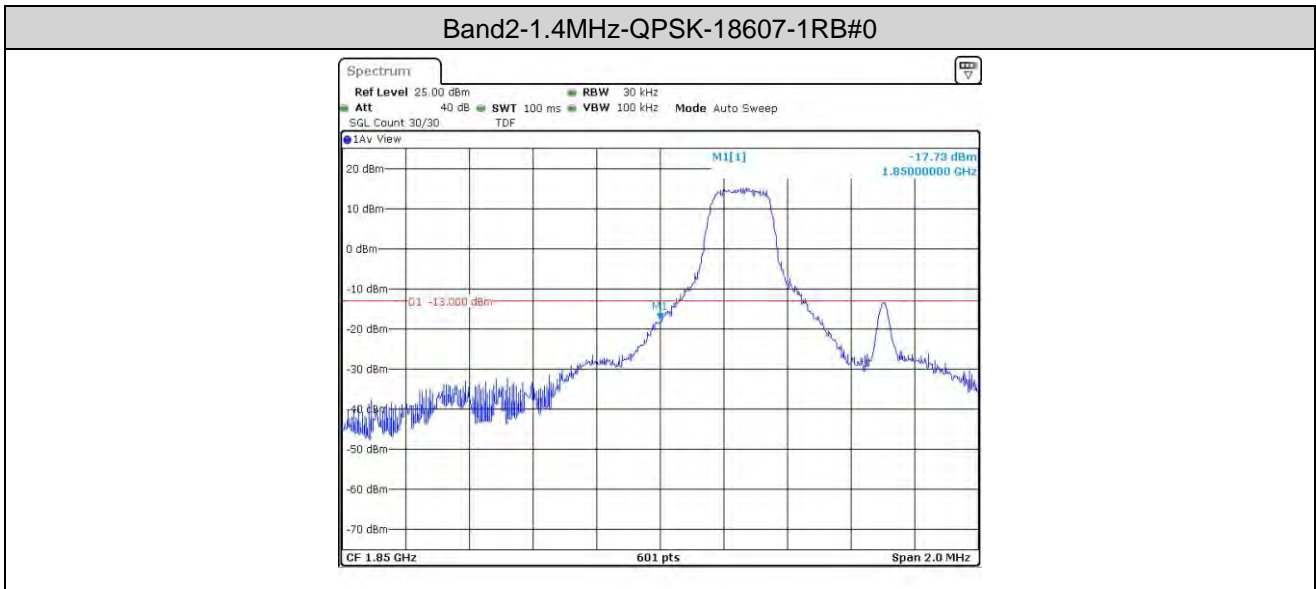

Band	Bandwidth	Modulation	Channel	RB Configuration	Result(dBm)	Verdict
Band12	10MHz	16QAM	23060	1RB#0	-22.20,-19.86	PASS
Band12	10MHz	16QAM	23060	1RB#49	-38.76,-37.82	PASS
Band12	10MHz	16QAM	23060	50RB#0	-27.78,-27.49	PASS
Band12	10MHz	16QAM	23130	1RB#0	-37.46,-38.13	PASS
Band12	10MHz	16QAM	23130	1RB#49	-20.62,-22.83	PASS
Band12	10MHz	16QAM	23130	50RB#0	-29.35,-29.70	PASS

Test Graphs