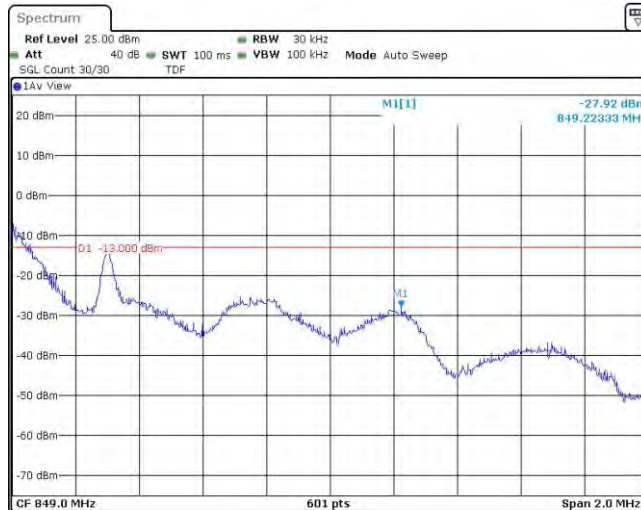

Band5-1.4MHz-QPSK-20643-1RB#0