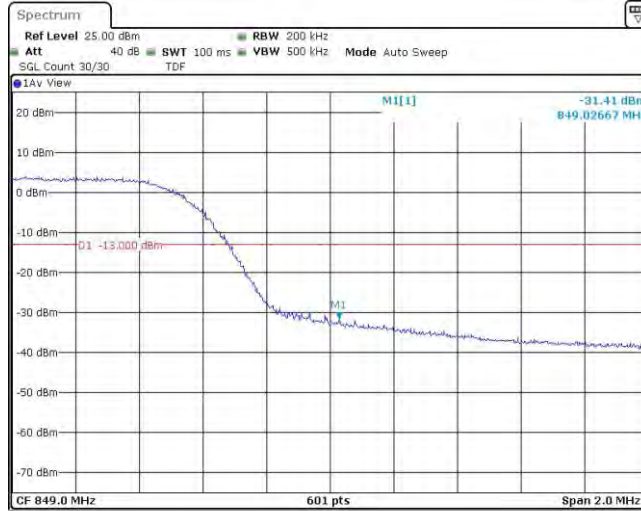

Band5-10MHz-16QAM-20600-50RB#0