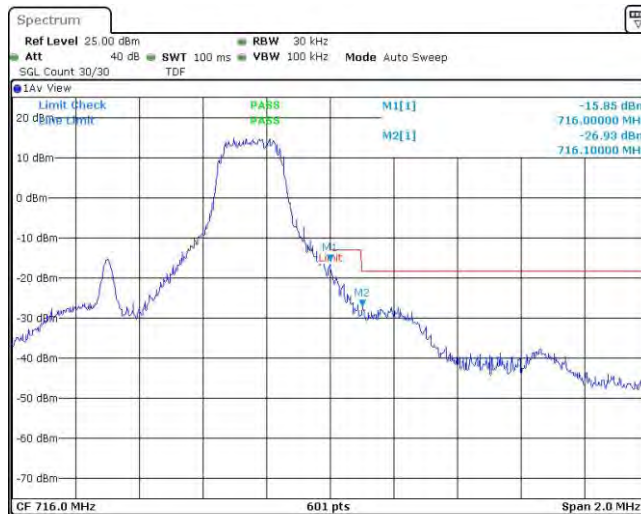

Band12-1.4MHz-QPSK-23173-6RB#0

Band12-1.4MHz-16QAM-23017-1RB#0

Band12-1.4MHz-16QAM-23017-1RB#5

Band12-1.4MHz-16QAM-23017-6RB#0

Band12-1.4MHz-16QAM-23173-1RB#0

Band12-1.4MHz-16QAM-23173-1RB#5

Band12-1.4MHz-16QAM-23173-6RB#0