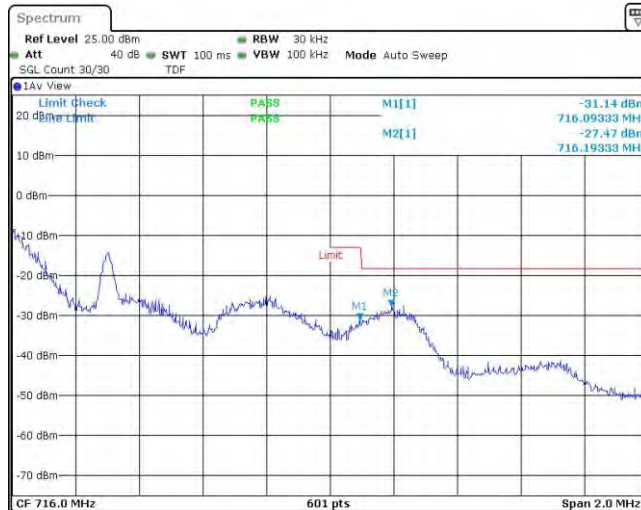

Band12-1.4MHz-QPSK-23173-6RB#0

Band12-1.4MHz-16QAM-23017-1RB#0

Band12-1.4MHz-16QAM-23017-1RB#5

Band12-1.4MHz-16QAM-23017-6RB#0

Band12-1.4MHz-16QAM-23173-1RB#0

Band12-1.4MHz-16QAM-23173-1RB#5

Band12-1.4MHz-16QAM-23173-6RB#0