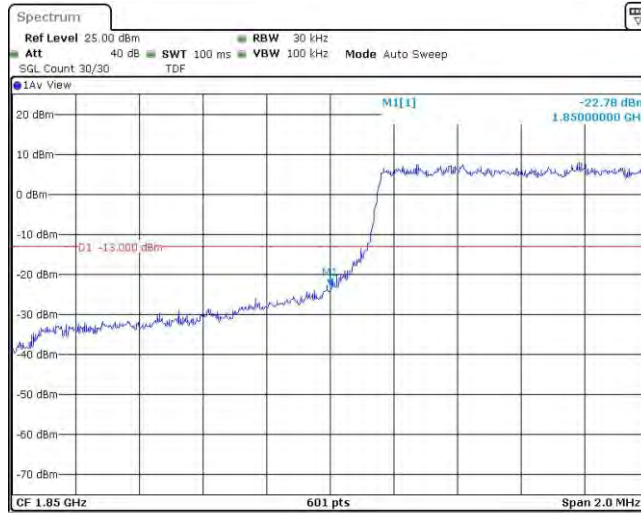

Band2-1.4MHz-QPSK-18607-6RB#0