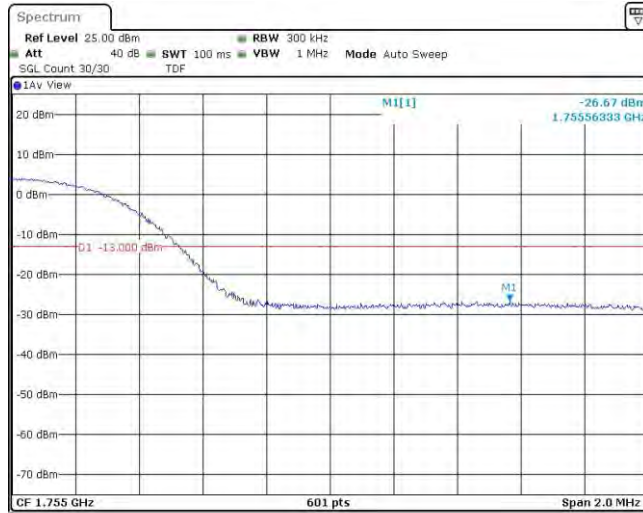

Band4-15MHz-QPSK-20325-75RB#0