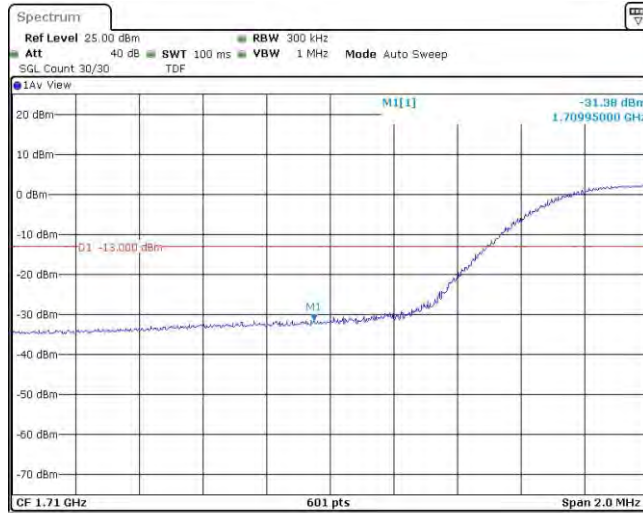

Band4-10MHz-16QAM-20350-1RB#49

Band4-10MHz-16QAM-20350-50RB#0

Band4-15MHz-QPSK-20025-1RB#0

Band4-15MHz-QPSK-20025-1RB#74

Band4-15MHz-QPSK-20025-75RB#0

Band4-15MHz-QPSK-20325-1RB#0

Band4-15MHz-QPSK-20325-1RB#74