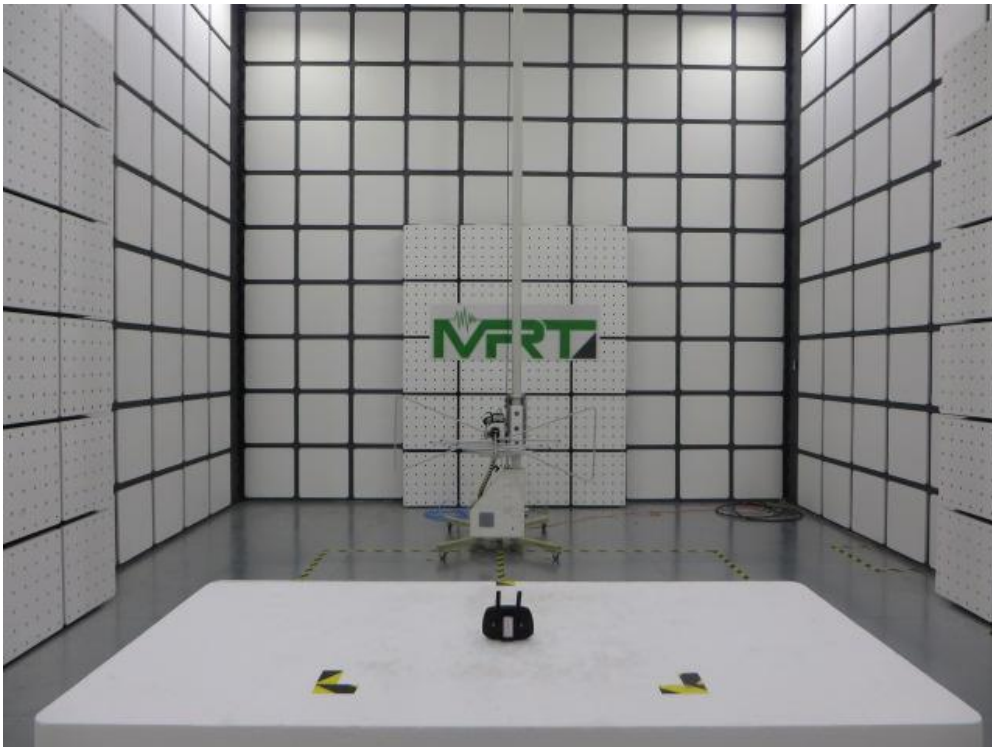

Test Setup Photo

Description: Radiated Emission Test Setup for 9kHz ~ 30MHz

Description: Radiated Emission Test Setup for 30MHz ~ 1GHz

Description: Radiated Emission Test Setup for 1GHz ~ 18GHz

Description: Radiated Emission Test Setup for Above 18GHz