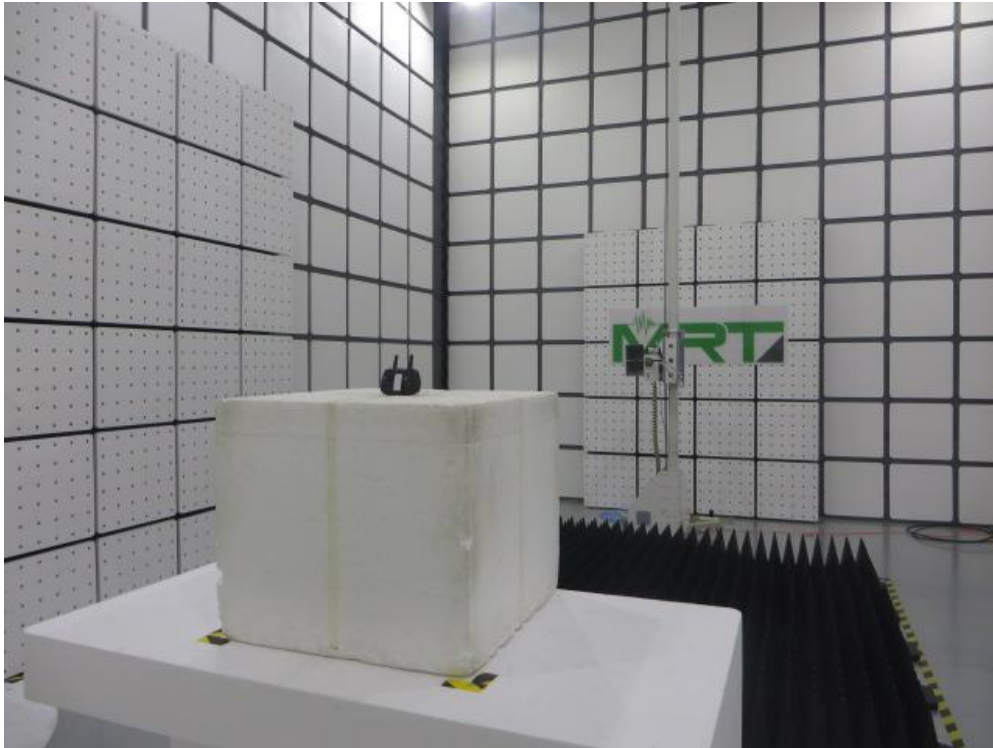

Test Setup Photo

Description: Radiated Emission Test Setup for 9kHz ~ 30MHz

Description: Radiated Emission Test Setup for 30MHz ~ 1GHz

Description: Radiated Emission Test Setup for 1GHz ~ 18GHz

Description: Radiated Emission Test Setup for Above 18GHz