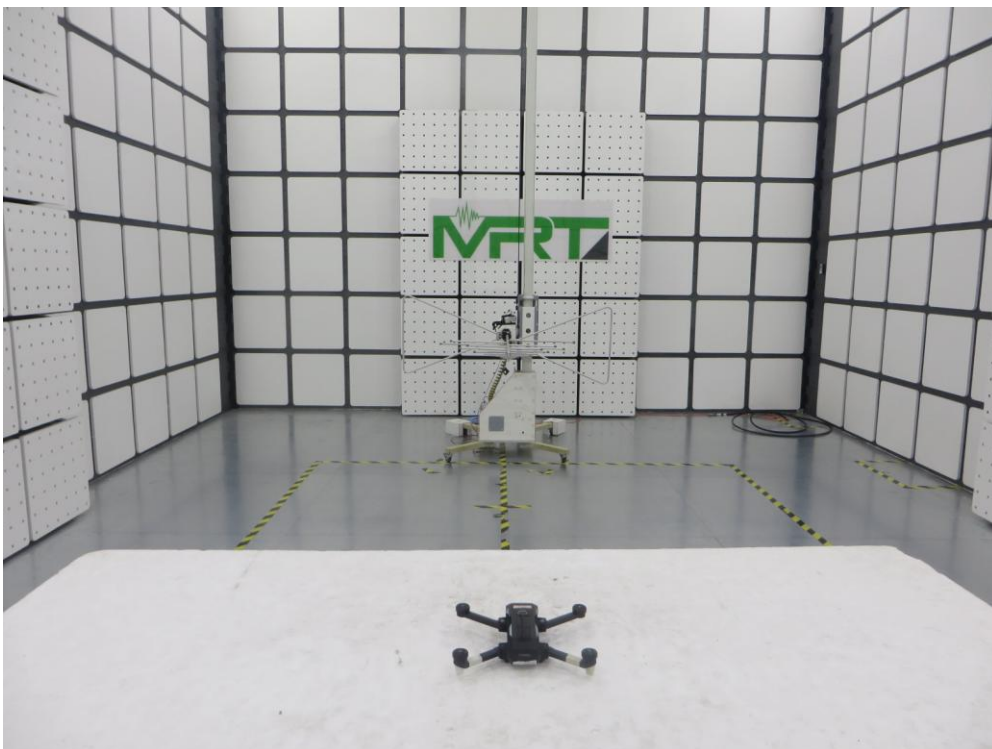

## Test Setup Photograph

Description: Radiated Emission Test Setup (9kHz ~ 30MHz)

Description: Radiated Emission Test Setup (30MHz ~ 1GHz)

Description: Radiated Emission Test Setup (1GHz ~ 18GHz)

Description: Radiated Emission Test Setup (18GHz ~ 40GHz)