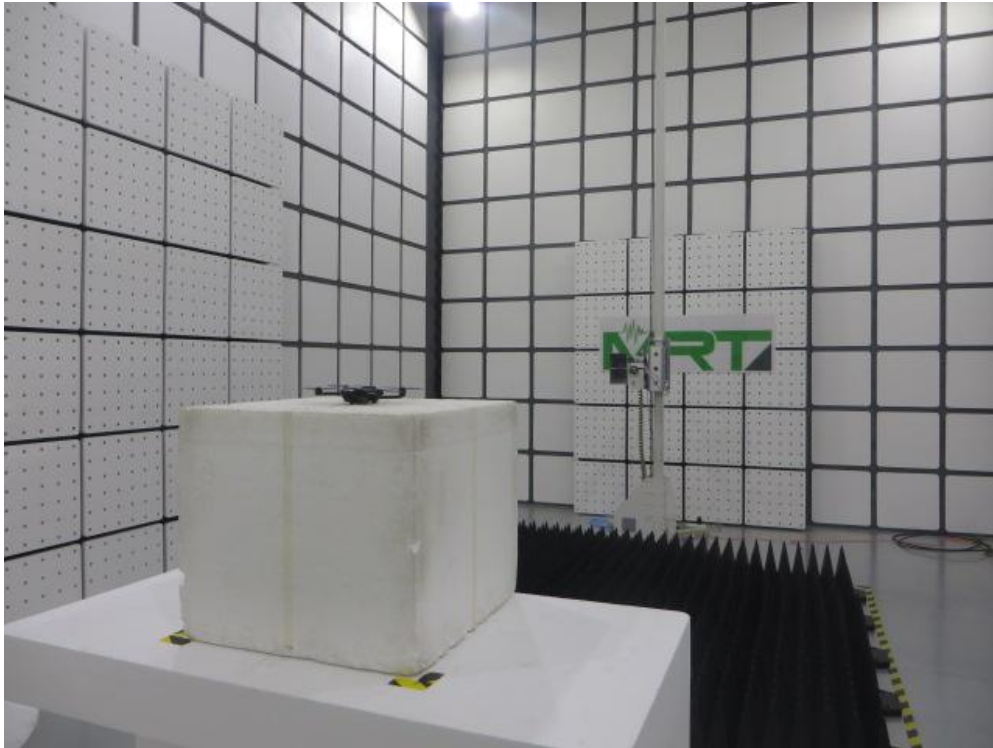

Test Setup Photo

Description: Radiated Emission Test Setup for 9kHz ~ 30MHz

Description: Radiated Emission Test Setup for 30MHz ~ 1GHz

Description: Radiated Emission Test Setup for 1GHz ~ 18GHz

Description: Radiated Emission Test Setup for Above 18GHz