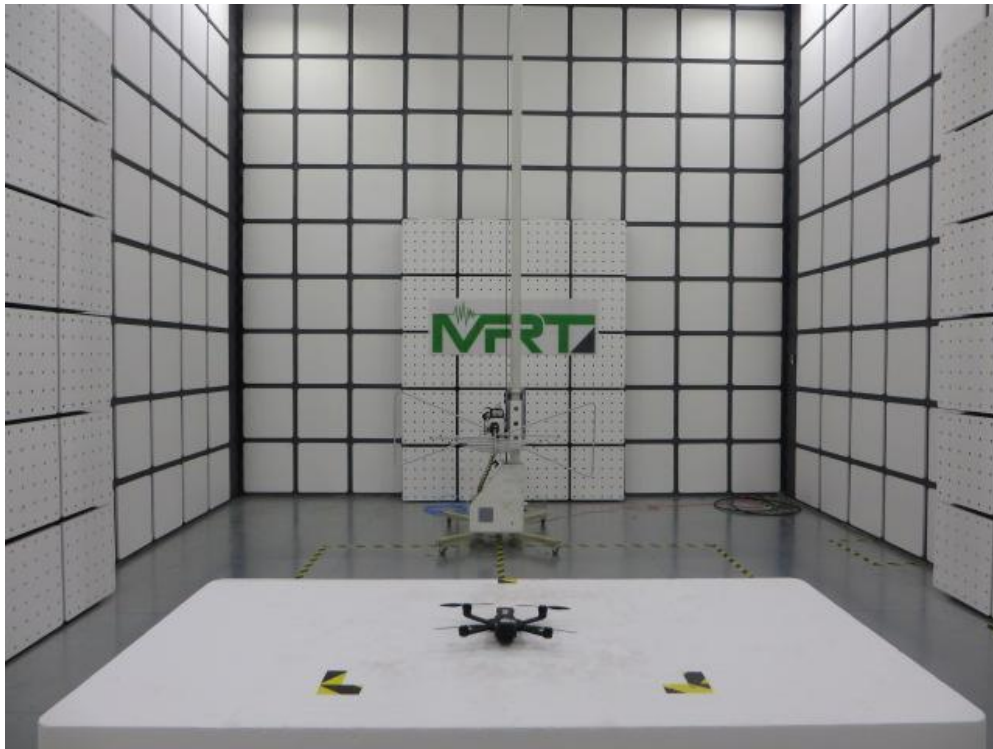

Test Setup Photo

Description: Radiated Emission Test Setup for 9kHz ~ 30MHz

Description: Radiated Emission Test Setup for 30MHz ~ 1GHz

Description: Radiated Emission Test Setup for 1GHz ~ 18GHz

Description: Radiated Emission Test Setup for Above 18GHz