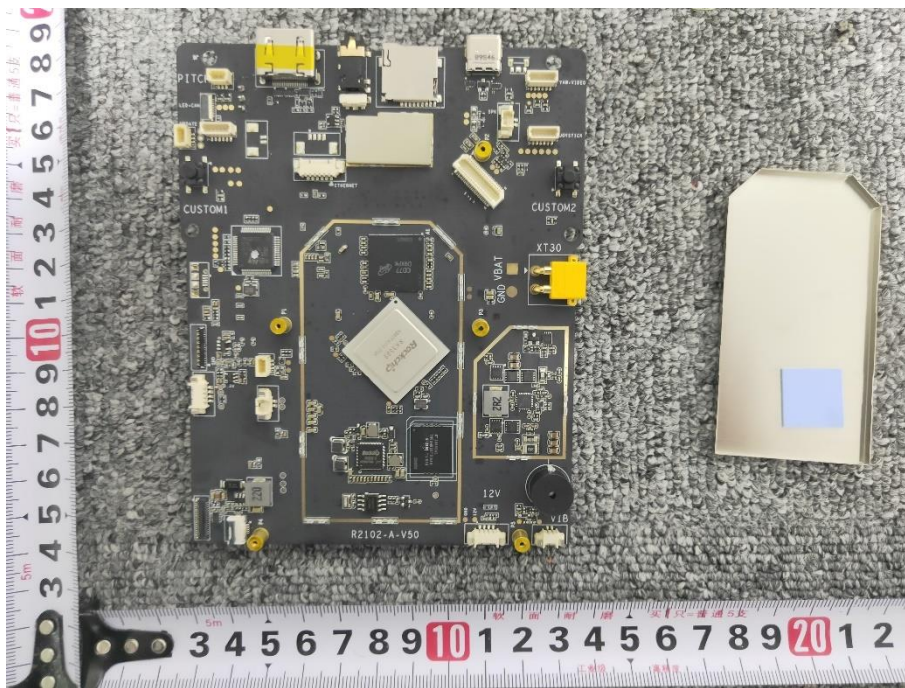

# EUT INTERNAL PHOTOS

EUT UNCOVER VIEW 1

EUT UNCOVER VIEW 2

EUT UNCOVER VIEW 3

EUT UNCOVER VIEW 4

EUT UNCOVER VIEW 5

EUT UNCOVER VIEW 6

MAIN BOARD TOP VIEW

MAIN BOARD REAR VIEW

MAIN BOARD TOP VIEW

MAIN BOARD REAR VIEW

MAIN BOARD TOP VIEW

MAIN BOARD REAR VIEW

MAIN BOARD TOP VIEW

MAIN BOARD REAR VIEW

MAIN BOARD TOP VIEW

MAIN BOARD REAR VIEW

MAIN BOARD TOP VIEW

MAIN BOARD REAR VIEW

2.4G ISM Band & 5G ISM Band Dipole Antenna