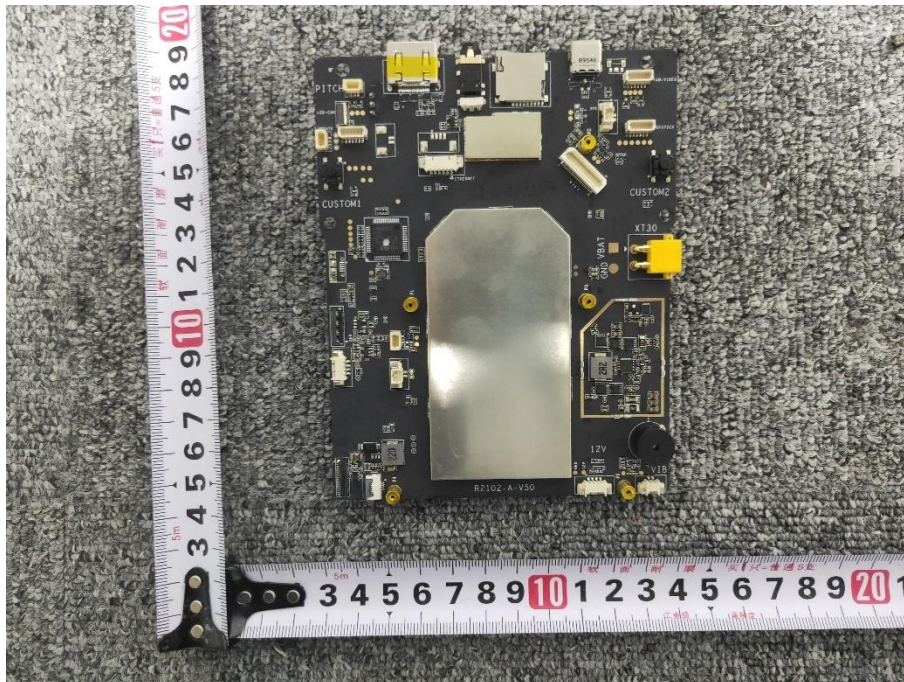

# EUT INTERNAL PHOTOS

EUT UNCOVER VIEW 1

EUT UNCOVER VIEW 2

EUT UNCOVER VIEW 3

EUT UNCOVER VIEW 4

EUT UNCOVER VIEW 5

EUT UNCOVER VIEW 6

MAIN BOARD TOP VIEW

MAIN BOARD REAR VIEW

MAIN BOARD TOP VIEW

MAIN BOARD REAR VIEW

MAIN BOARD TOP VIEW

MAIN BOARD REAR VIEW

MAIN BOARD TOP VIEW

MAIN BOARD REAR VIEW

MAIN BOARD TOP VIEW

MAIN BOARD REAR VIEW

MAIN BOARD TOP VIEW

MAIN BOARD REAR VIEW

2.4G ISM Band & 5G ISM Band Dipole Antenna