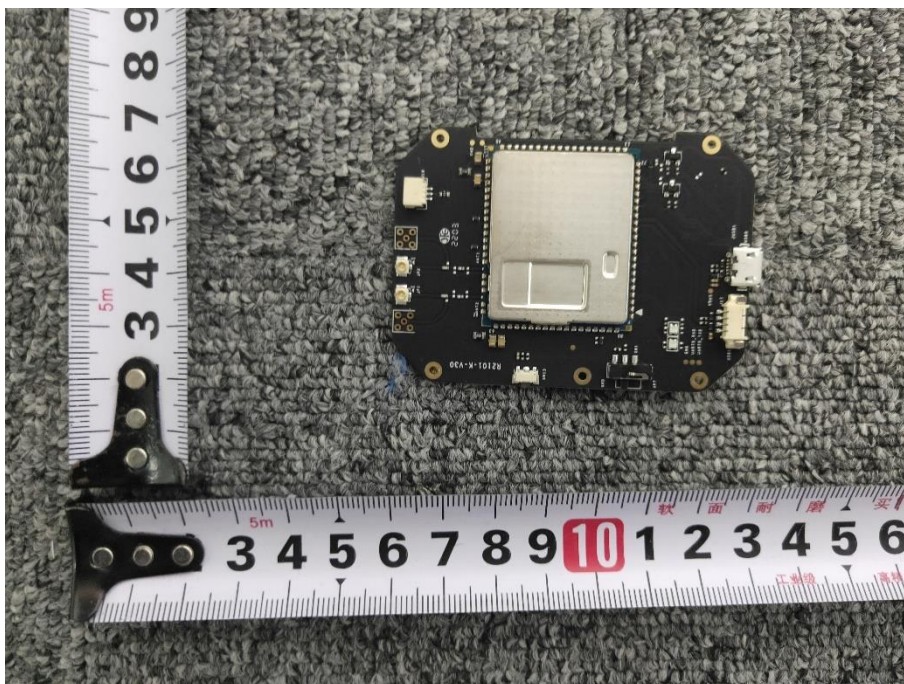

# EUT INTERNAL PHOTOS

EUT UNCOVER VIEW 1

EUT UNCOVER VIEW 2

EUT UNCOVER VIEW 3

EUT UNCOVER VIEW 4

EUT UNCOVER VIEW 5

EUT UNCOVER VIEW 6

MAIN BOARD TOP VIEW

MAIN BOARD REAR VIEW

MAIN BOARD TOP VIEW

MAIN BOARD REAR VIEW

MAIN BOARD TOP VIEW

MAIN BOARD REAR VIEW

MAIN BOARD TOP VIEW

MAIN BOARD REAR VIEW

MAIN BOARD TOP VIEW

MAIN BOARD REAR VIEW

MAIN BOARD TOP VIEW

MAIN BOARD REAR VIEW

2.4G ISM Band & 5G ISM Band Dipole Antenna