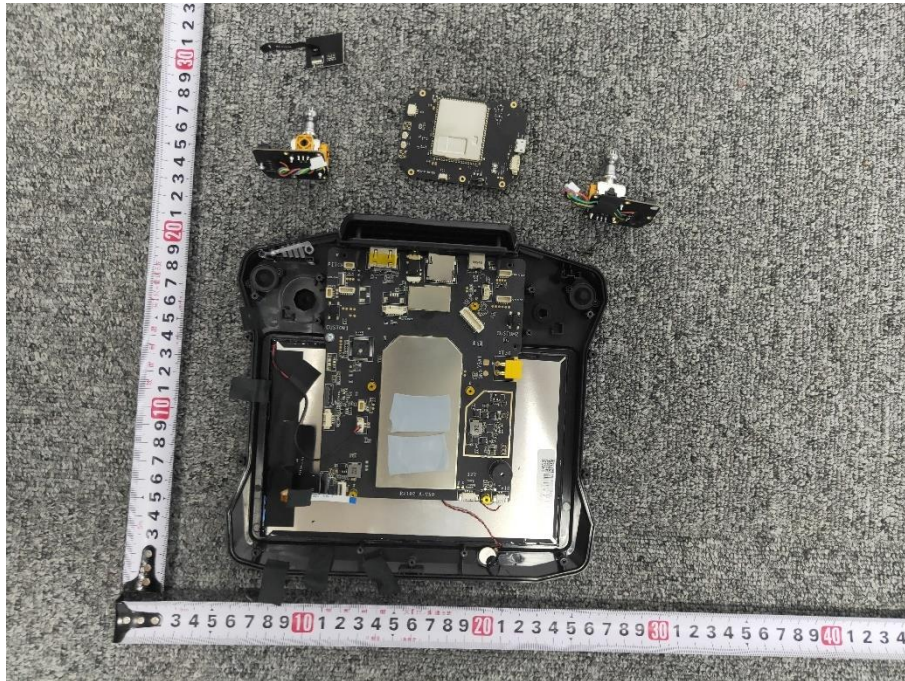

# EUT INTERNAL PHOTOS

EUT UNCOVER VIEW 1

EUT UNCOVER VIEW 2

EUT UNCOVER VIEW 3

EUT UNCOVER VIEW 4

EUT UNCOVER VIEW 5

EUT UNCOVER VIEW 6

MAIN BOARD TOP VIEW

MAIN BOARD REAR VIEW

MAIN BOARD TOP VIEW

MAIN BOARD REAR VIEW

MAIN BOARD TOP VIEW

MAIN BOARD REAR VIEW

MAIN BOARD TOP VIEW

MAIN BOARD REAR VIEW

MAIN BOARD TOP VIEW

MAIN BOARD REAR VIEW

MAIN BOARD TOP VIEW

MAIN BOARD REAR VIEW

2.4G ISM Band & 5G ISM Band Dipole Antenna