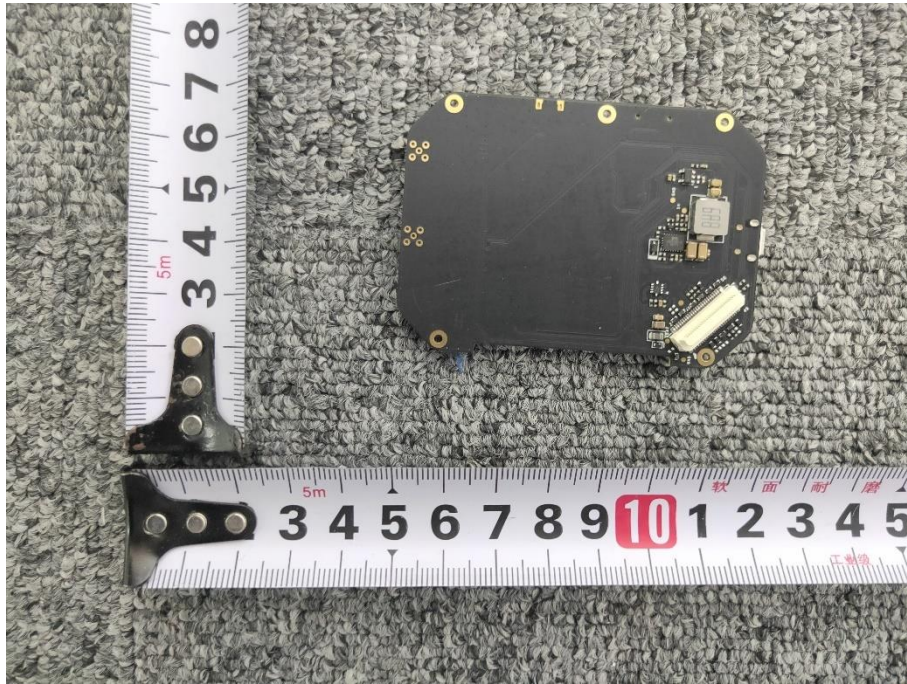

# EUT INTERNAL PHOTOS

EUT UNCOVER VIEW 1

EUT UNCOVER VIEW 2

EUT UNCOVER VIEW 3

EUT UNCOVER VIEW 4

EUT UNCOVER VIEW 5

EUT UNCOVER VIEW 6

MAIN BOARD TOP VIEW

MAIN BOARD REAR VIEW

MAIN BOARD TOP VIEW

MAIN BOARD REAR VIEW

MAIN BOARD TOP VIEW

MAIN BOARD REAR VIEW

MAIN BOARD TOP VIEW

MAIN BOARD REAR VIEW

MAIN BOARD TOP VIEW

MAIN BOARD REAR VIEW

MAIN BOARD TOP VIEW

MAIN BOARD REAR VIEW

2.4G ISM Band & 5G ISM Band Dipole Antenna