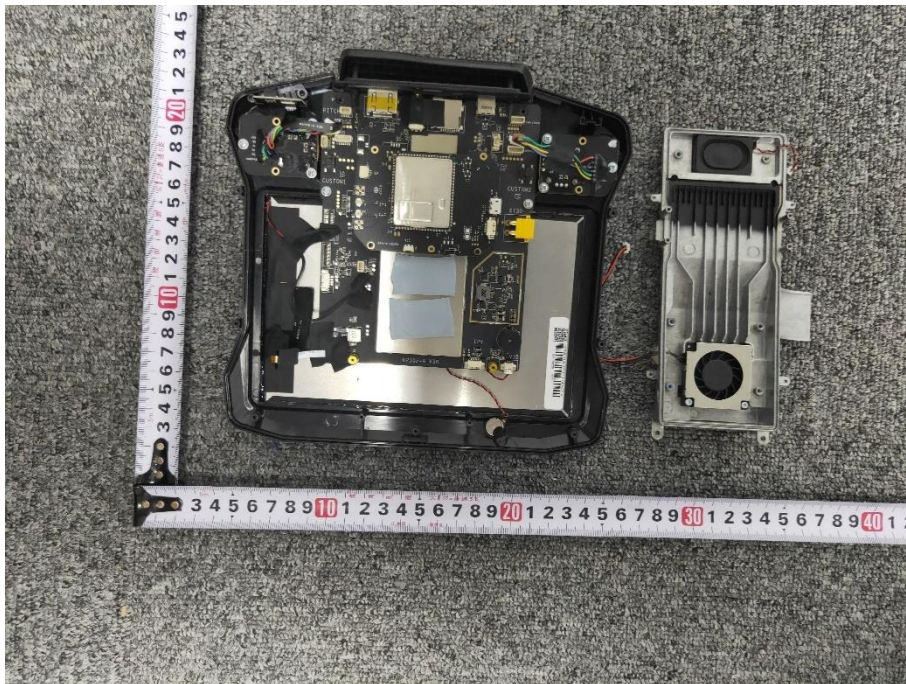

# EUT INTERNAL PHOTOS

EUT UNCOVER VIEW 1

EUT UNCOVER VIEW 2

EUT UNCOVER VIEW 3

EUT UNCOVER VIEW 4

EUT UNCOVER VIEW 5

EUT UNCOVER VIEW 6

MAIN BOARD TOP VIEW

MAIN BOARD REAR VIEW

MAIN BOARD TOP VIEW

MAIN BOARD REAR VIEW

MAIN BOARD TOP VIEW

MAIN BOARD REAR VIEW

MAIN BOARD TOP VIEW

MAIN BOARD REAR VIEW

MAIN BOARD TOP VIEW

MAIN BOARD REAR VIEW

MAIN BOARD TOP VIEW

MAIN BOARD REAR VIEW

2.4G ISM Band & 5G ISM Band Dipole Antenna