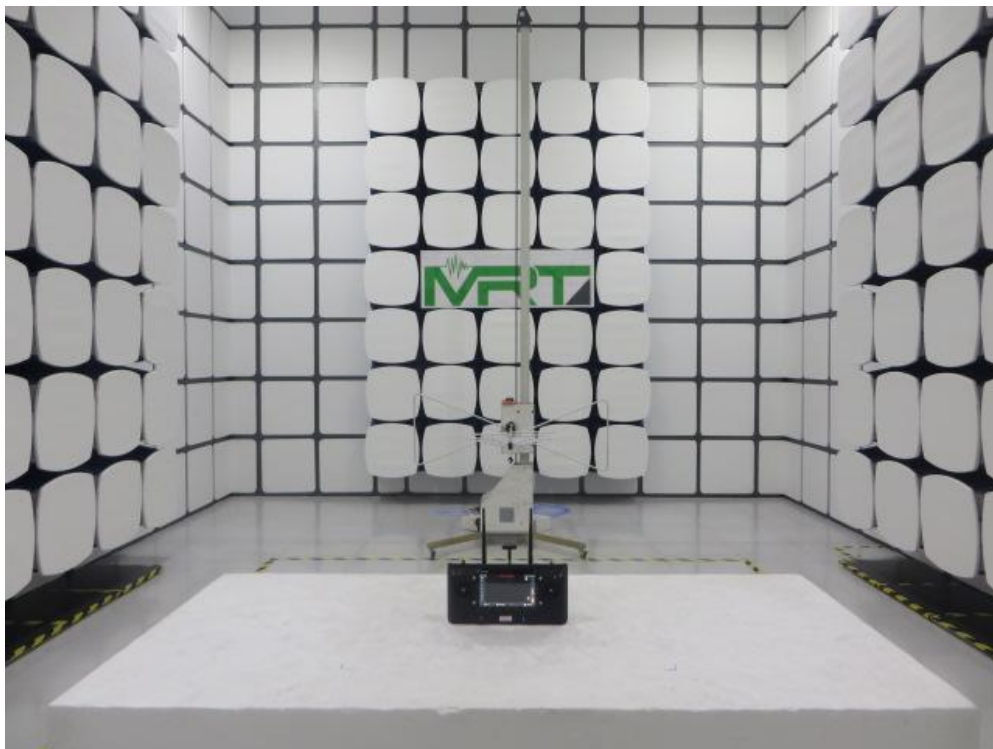

FCC Part15C&15E Test Setup Photo

Description: Front view of Conducted Emission Test Setup

Description: Back view of Conducted Emission Test Setup

Description: Radiated Emission Test Setup for 9kHz ~ 30MHz

Description: Radiated Emission Test Setup for 30MHz ~ 1GHz

Description: Radiated Emission Test Setup for 1GHz ~ 18GHz

Description: Radiated Emission Test Setup for 18GHz ~ 40GHz

Description: Conducted Test Setup