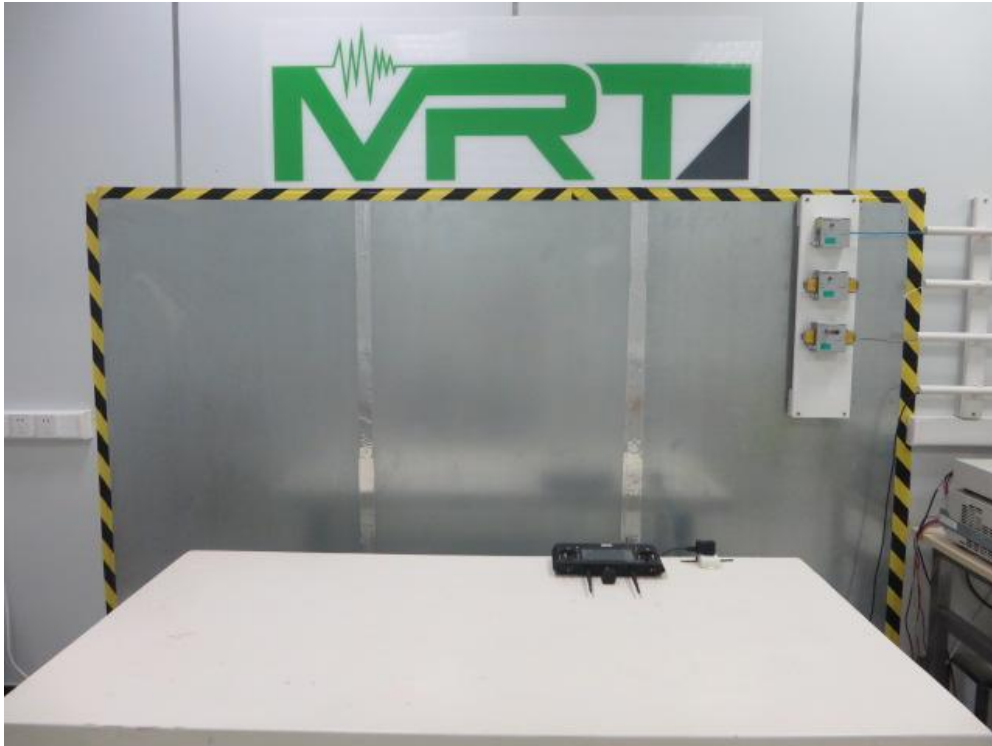

FCC Part15C&15E Test Setup Photo

Description: Front view of Conducted Emission Test Setup

Description: Back view of Conducted Emission Test Setup

Description: Radiated Emission Test Setup for 9kHz ~ 30MHz