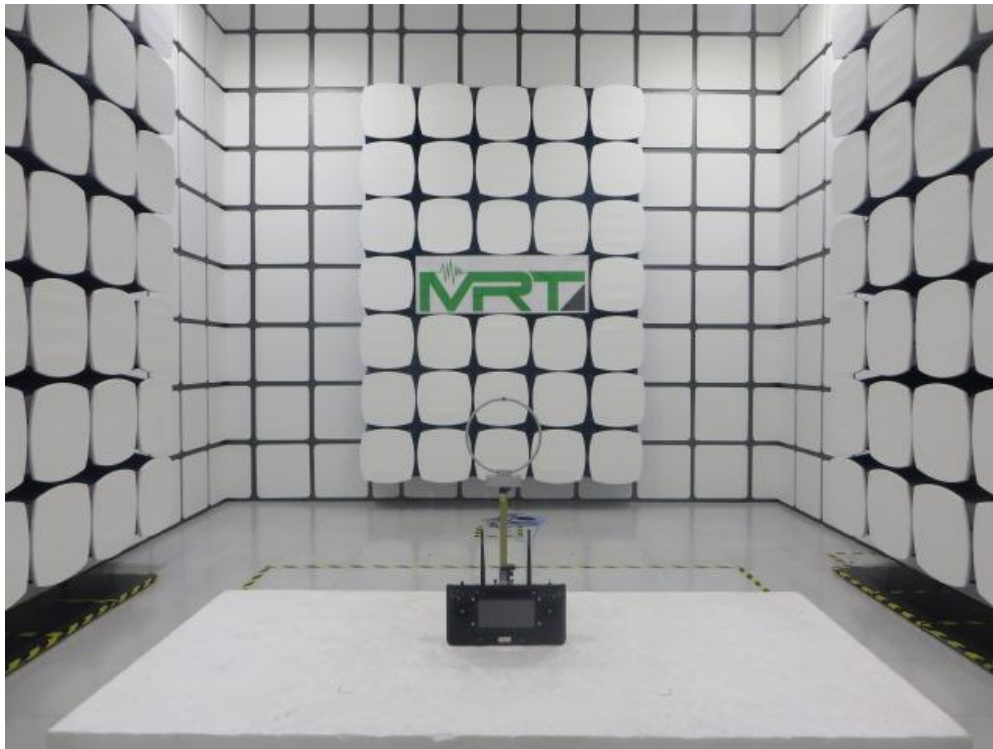

FCC Part15C&15E Test Setup Photo

Description: Front view of Conducted Emission Test Setup

Description: Back view of Conducted Emission Test Setup

Description: Radiated Emission Test Setup for 9kHz ~ 30MHz

Description: Radiated Emission Test Setup for 30MHz ~ 1GHz

Description: Radiated Emission Test Setup for 1GHz ~ 18GHz

Description: Radiated Emission Test Setup for 18GHz ~ 40GHz

Description: Conducted Test Setup