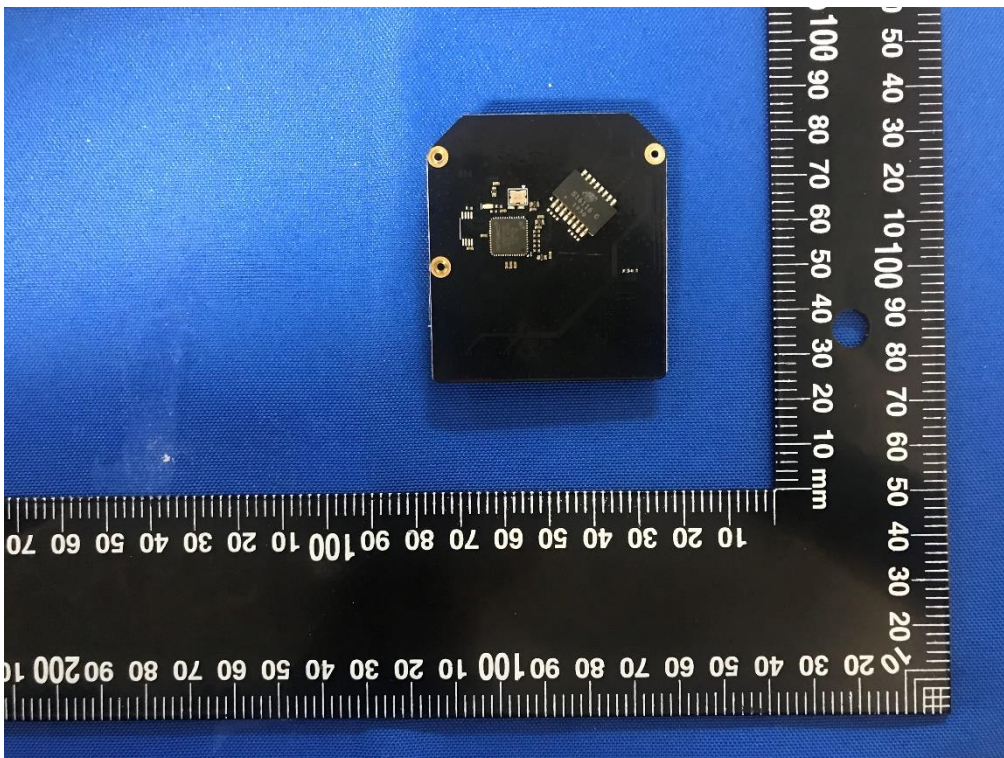

# ANNEX D EUT INTERNAL PHOTOS

EUT UNCOVER VIEW

EUT UNCOVER VIEW

EUT UNCOVER VIEW

EUT UNCOVER VIEW

EUT UNCOVER VIEW (2.4G WIFI Antenna Close up photo)

EUT UNCOVER VIEW (Antenna connector)

EUT UNCOVER VIEW (Antenna)

MAIN BOARD TOP VIEW

MAIN BOARD REAR VIEW

MAIN BOARD TOP VIEW

MAIN BOARD REAR VIEW

MAIN BOARD TOP VIEW

MAIN BOARD REAR VIEW

MAIN BOARD TOP VIEW

MAIN BOARD REAR VIEW

MAIN BOARD TOP VIEW

MAIN BOARD REAR VIEW

MAIN BOARD TOP VIEW

MAIN BOARD REAR VIEW

MAIN BOARD TOP VIEW

MAIN BOARD REAR VIEW

Battery

Battery