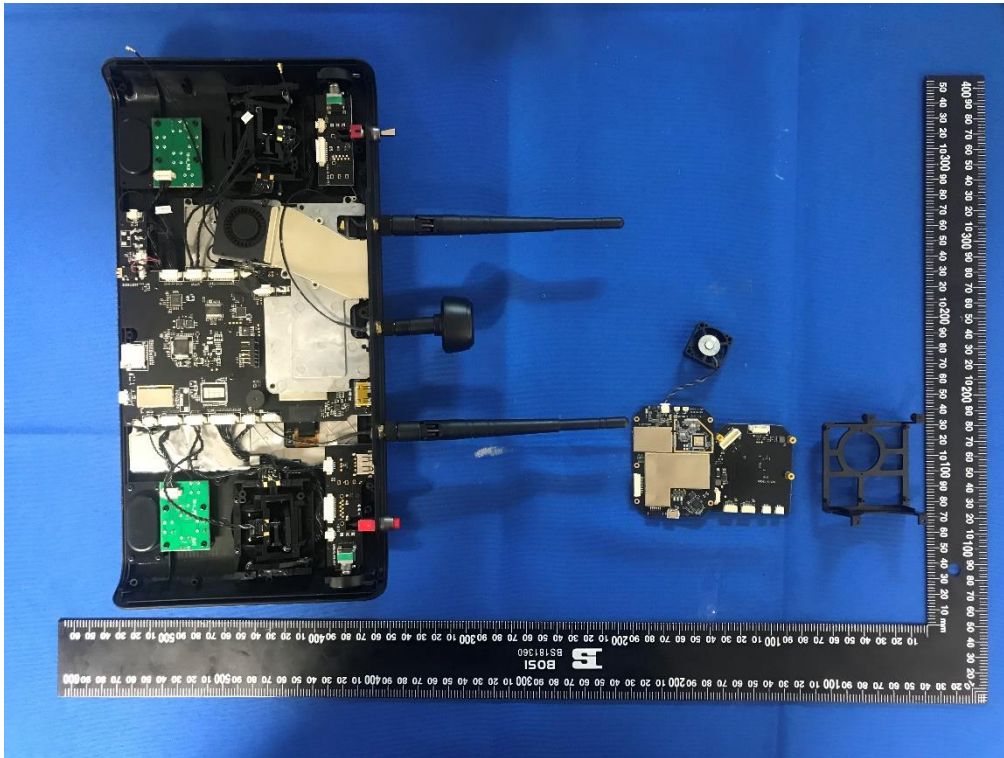

# ANNEX D EUT INTERNAL PHOTOS

EUT UNCOVER VIEW

EUT UNCOVER VIEW

EUT UNCOVER VIEW

EUT UNCOVER VIEW

EUT UNCOVER VIEW (2.4G WIFI Antenna Close up photo)

EUT UNCOVER VIEW (Antenna connector)

EUT UNCOVER VIEW (Antenna)

MAIN BOARD TOP VIEW

MAIN BOARD REAR VIEW

MAIN BOARD TOP VIEW

MAIN BOARD REAR VIEW

MAIN BOARD TOP VIEW

MAIN BOARD REAR VIEW

MAIN BOARD TOP VIEW

MAIN BOARD REAR VIEW

MAIN BOARD TOP VIEW

MAIN BOARD REAR VIEW

MAIN BOARD TOP VIEW

MAIN BOARD REAR VIEW

MAIN BOARD TOP VIEW

MAIN BOARD REAR VIEW

Battery

Battery