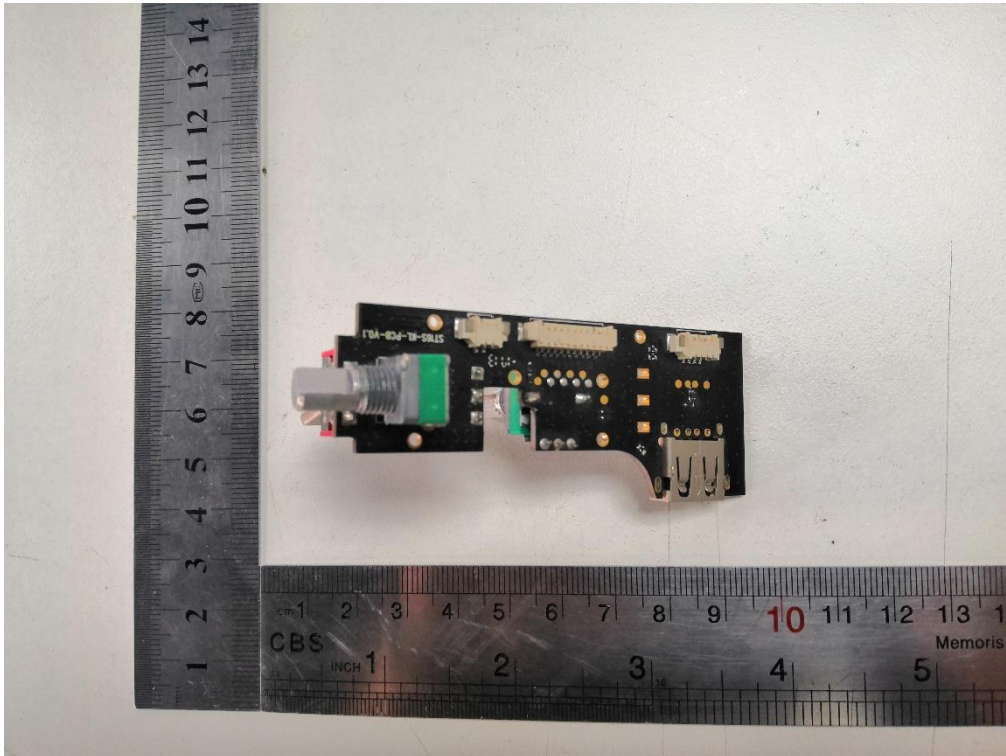

# ANNEX D EUT INTERNAL PHOTOS

EUT UNCOVER VIEW

EUT UNCOVER VIEW

EUT UNCOVER VIEW

EUT UNCOVER VIEW

EUT UNCOVER VIEW (2.4G WIFI Antenna Close up photo)

EUT UNCOVER VIEW (Antenna connector)

EUT UNCOVER VIEW (Antenna)

MAIN BOARD TOP VIEW

MAIN BOARD REAR VIEW

MAIN BOARD TOP VIEW

MAIN BOARD REAR VIEW

MAIN BOARD TOP VIEW

MAIN BOARD REAR VIEW

MAIN BOARD TOP VIEW

MAIN BOARD REAR VIEW

MAIN BOARD TOP VIEW

MAIN BOARD REAR VIEW

MAIN BOARD TOP VIEW

MAIN BOARD REAR VIEW

MAIN BOARD TOP VIEW

MAIN BOARD REAR VIEW

Battery

Battery