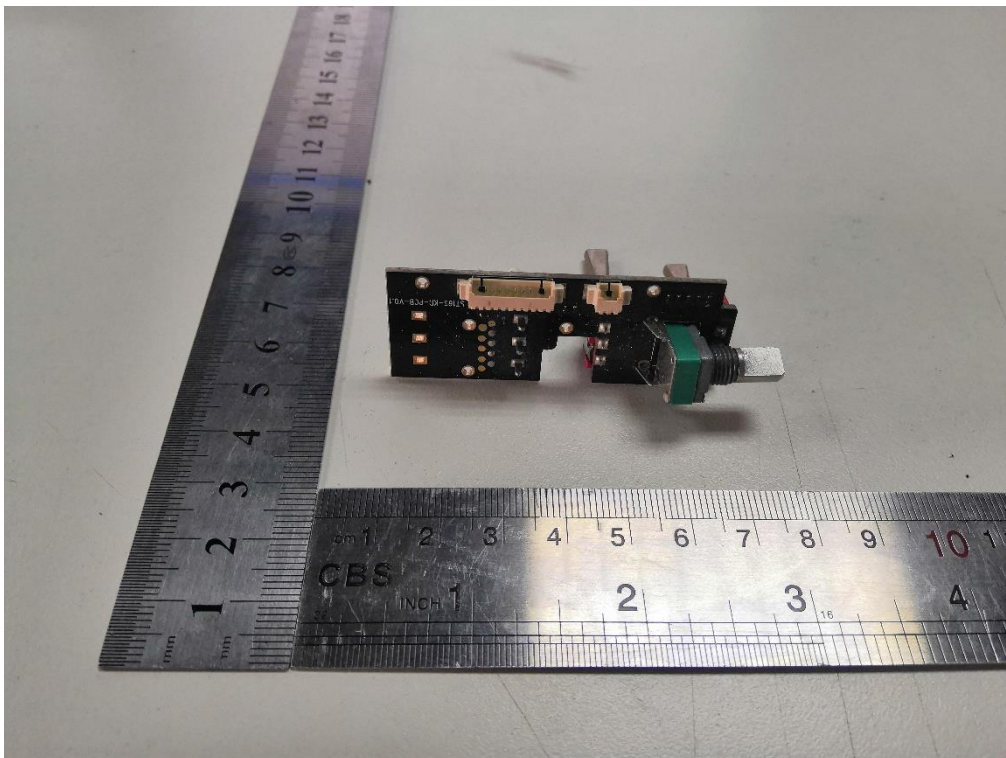

# ANNEX D EUT INTERNAL PHOTOS

EUT UNCOVER VIEW

EUT UNCOVER VIEW

EUT UNCOVER VIEW

EUT UNCOVER VIEW

EUT UNCOVER VIEW (2.4G WIFI Antenna Close up photo)

EUT UNCOVER VIEW (Antenna connector)

EUT UNCOVER VIEW (Antenna)

MAIN BOARD TOP VIEW

MAIN BOARD REAR VIEW

MAIN BOARD TOP VIEW

MAIN BOARD REAR VIEW

MAIN BOARD TOP VIEW

MAIN BOARD REAR VIEW

Battery

Battery