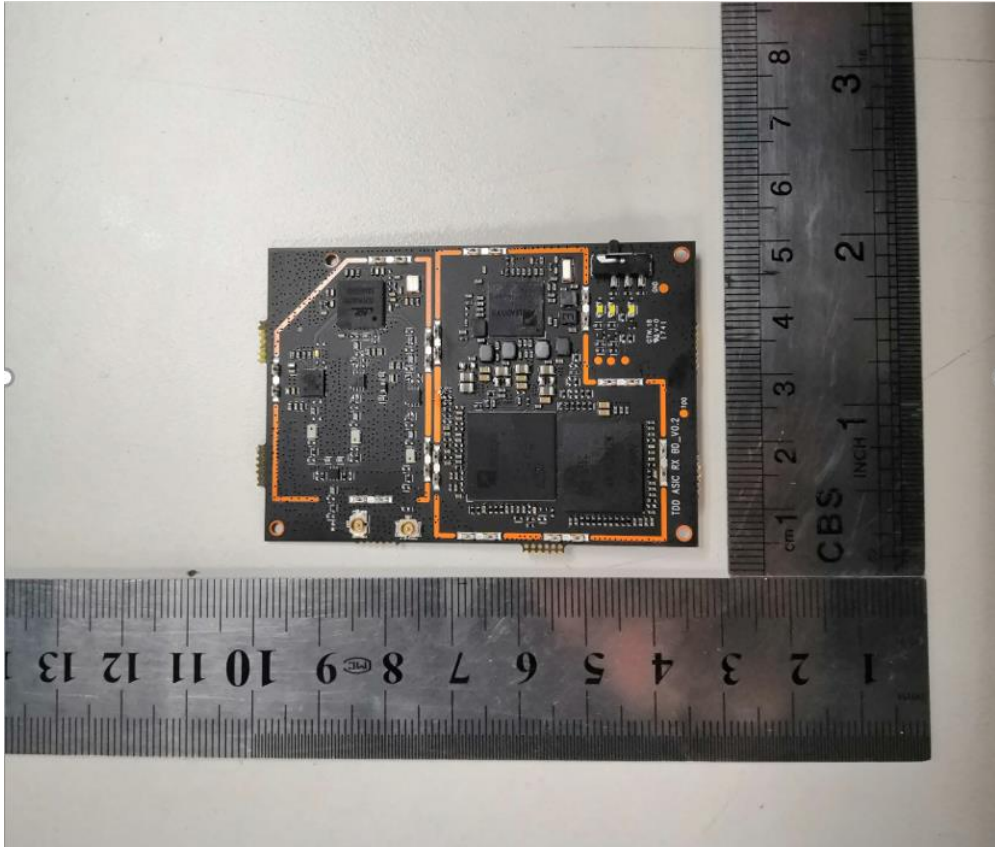

# ANNEX D EUT INTERNAL PHOTOS

EUT UNCOVER VIEW

EUT UNCOVER VIEW

EUT UNCOVER VIEW

EUT UNCOVER VIEW

EUT UNCOVER VIEW (2.4G WIFI Antenna Close up photo)

EUT UNCOVER VIEW (Antenna connector)

EUT UNCOVER VIEW (Antenna)

MAIN BOARD TOP VIEW

MAIN BOARD REAR VIEW

MAIN BOARD TOP VIEW

MAIN BOARD REAR VIEW

MAIN BOARD TOP VIEW

MAIN BOARD REAR VIEW

MAIN BOARD TOP VIEW

MAIN BOARD REAR VIEW

MAIN BOARD TOP VIEW

MAIN BOARD REAR VIEW

MAIN BOARD TOP VIEW

MAIN BOARD REAR VIEW

MAIN BOARD TOP VIEW

MAIN BOARD REAR VIEW

Battery

Battery