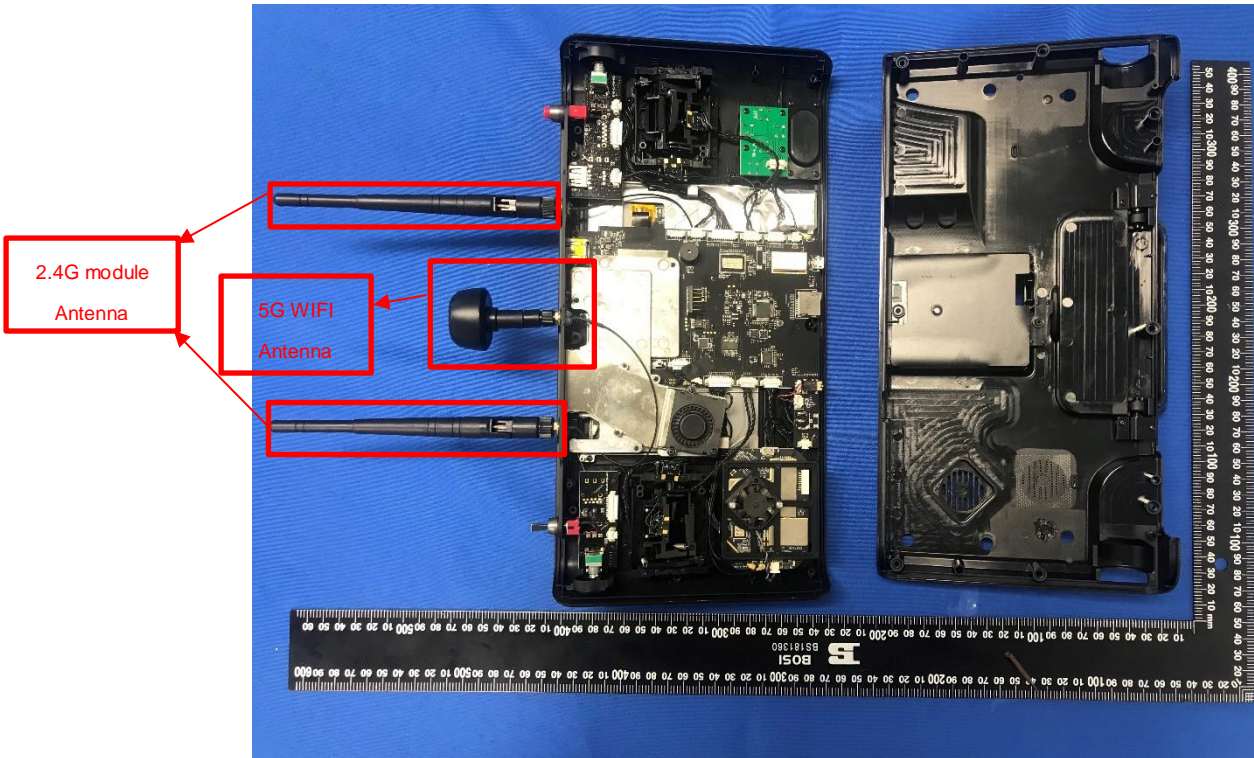

# ANNEX D EUT INTERNAL PHOTOS

EUT UNCOVER VIEW

EUT UNCOVER VIEW

EUT UNCOVER VIEW

EUT UNCOVER VIEW

EUT UNCOVER VIEW (2.4G WIFI Antenna Close up photo)

EUT UNCOVER VIEW (Antenna connector)

EUT UNCOVER VIEW (Antenna)

MAIN BOARD TOP VIEW

MAIN BOARD REAR VIEW

MAIN BOARD TOP VIEW

MAIN BOARD REAR VIEW

MAIN BOARD TOP VIEW

MAIN BOARD REAR VIEW

MAIN BOARD TOP VIEW

MAIN BOARD REAR VIEW

MAIN BOARD TOP VIEW

MAIN BOARD REAR VIEW

MAIN BOARD TOP VIEW

MAIN BOARD REAR VIEW

MAIN BOARD TOP VIEW

MAIN BOARD REAR VIEW

Battery

Battery