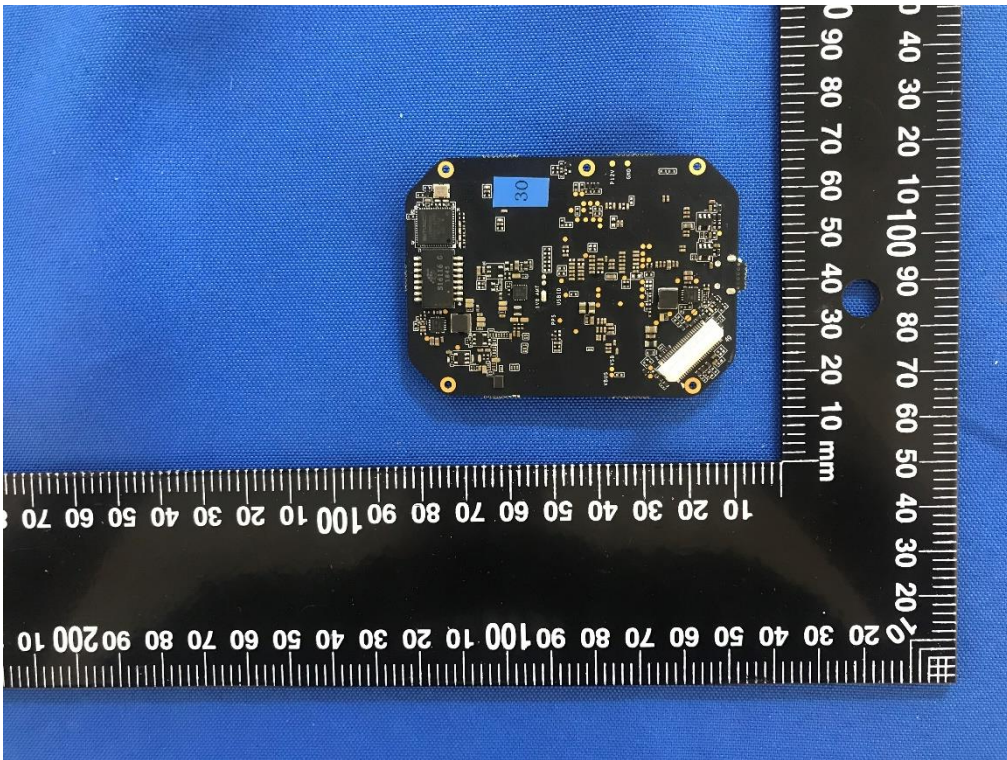

# ANNEX D EUT INTERNAL PHOTOS

EUT UNCOVER VIEW

EUT UNCOVER VIEW

EUT UNCOVER VIEW

EUT UNCOVER VIEW

EUT UNCOVER VIEW (2.4G WIFI Antenna Close up photo)

EUT UNCOVER VIEW (Antenna connector)

EUT UNCOVER VIEW (Antenna)

MAIN BOARD TOP VIEW

MAIN BOARD REAR VIEW

MAIN BOARD TOP VIEW

MAIN BOARD REAR VIEW

MAIN BOARD TOP VIEW

MAIN BOARD REAR VIEW

MAIN BOARD TOP VIEW

MAIN BOARD REAR VIEW

MAIN BOARD TOP VIEW

MAIN BOARD REAR VIEW

MAIN BOARD TOP VIEW

MAIN BOARD REAR VIEW

MAIN BOARD TOP VIEW

MAIN BOARD REAR VIEW

Battery

Battery