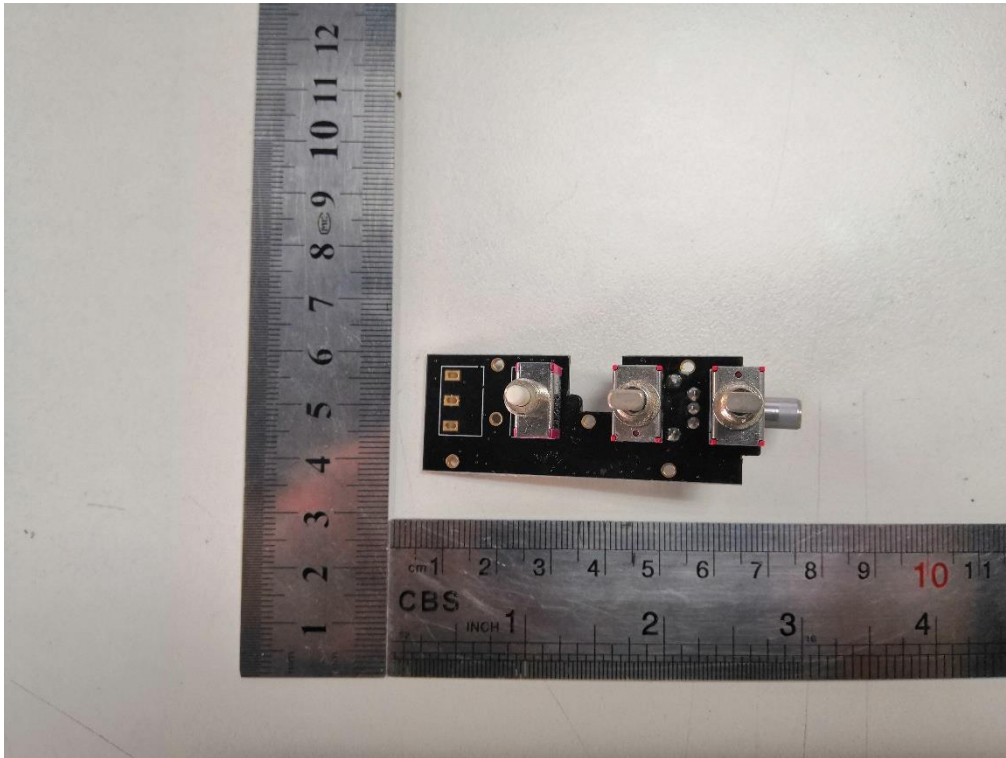

# ANNEX D EUT INTERNAL PHOTOS

EUT UNCOVER VIEW

EUT UNCOVER VIEW

EUT UNCOVER VIEW

EUT UNCOVER VIEW

EUT UNCOVER VIEW (2.4G WIFI Antenna Close up photo)

EUT UNCOVER VIEW (Antenna connector)

EUT UNCOVER VIEW (Antenna)

MAIN BOARD TOP VIEW

MAIN BOARD REAR VIEW

MAIN BOARD TOP VIEW

MAIN BOARD REAR VIEW

MAIN BOARD TOP VIEW

MAIN BOARD REAR VIEW

MAIN BOARD TOP VIEW

MAIN BOARD REAR VIEW

MAIN BOARD TOP VIEW

MAIN BOARD REAR VIEW

MAIN BOARD TOP VIEW

MAIN BOARD REAR VIEW

MAIN BOARD TOP VIEW

MAIN BOARD REAR VIEW

Battery

Battery