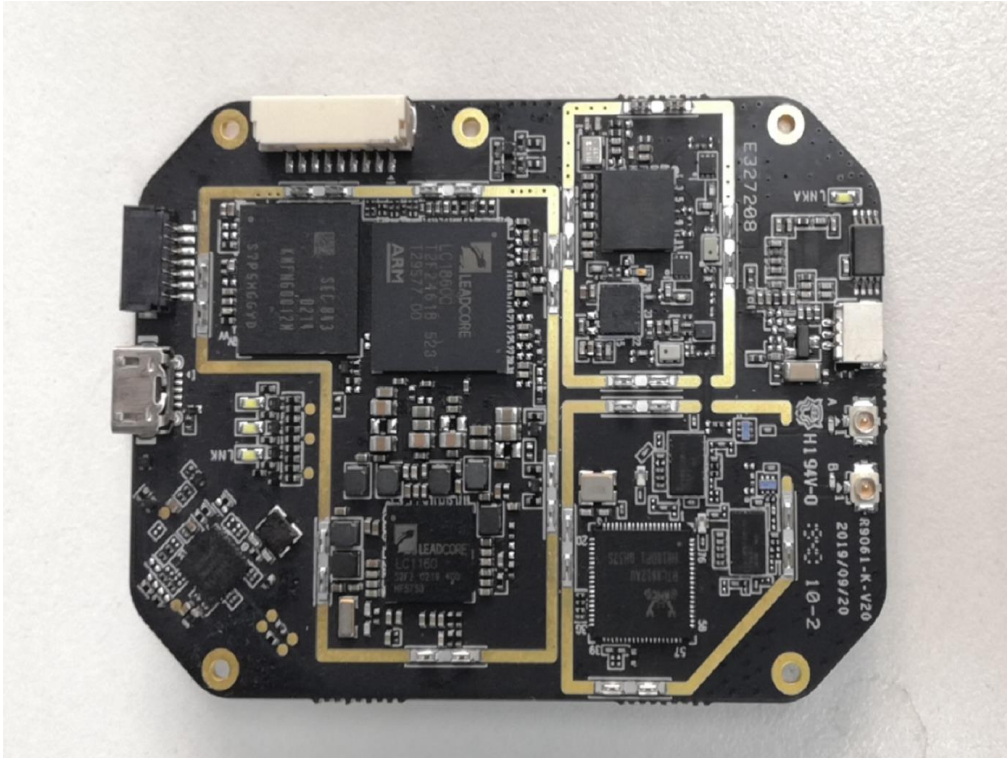

# ANNEX D EUT INTERNAL PHOTOS

EUT UNCOVER VIEW

EUT UNCOVER VIEW

EUT UNCOVER VIEW

EUT UNCOVER VIEW

EUT UNCOVER VIEW (2.4G WIFI Antenna Close up photo)

EUT UNCOVER VIEW (Antenna connector)

EUT UNCOVER VIEW (Antenna)

MAIN BOARD TOP VIEW

MAIN BOARD REAR VIEW

MAIN BOARD TOP VIEW

MAIN BOARD REAR VIEW

MAIN BOARD TOP VIEW

MAIN BOARD REAR VIEW

MAIN BOARD TOP VIEW

MAIN BOARD REAR VIEW

MAIN BOARD TOP VIEW

MAIN BOARD REAR VIEW

MAIN BOARD TOP VIEW

MAIN BOARD REAR VIEW

MAIN BOARD TOP VIEW

MAIN BOARD REAR VIEW

Battery

Battery