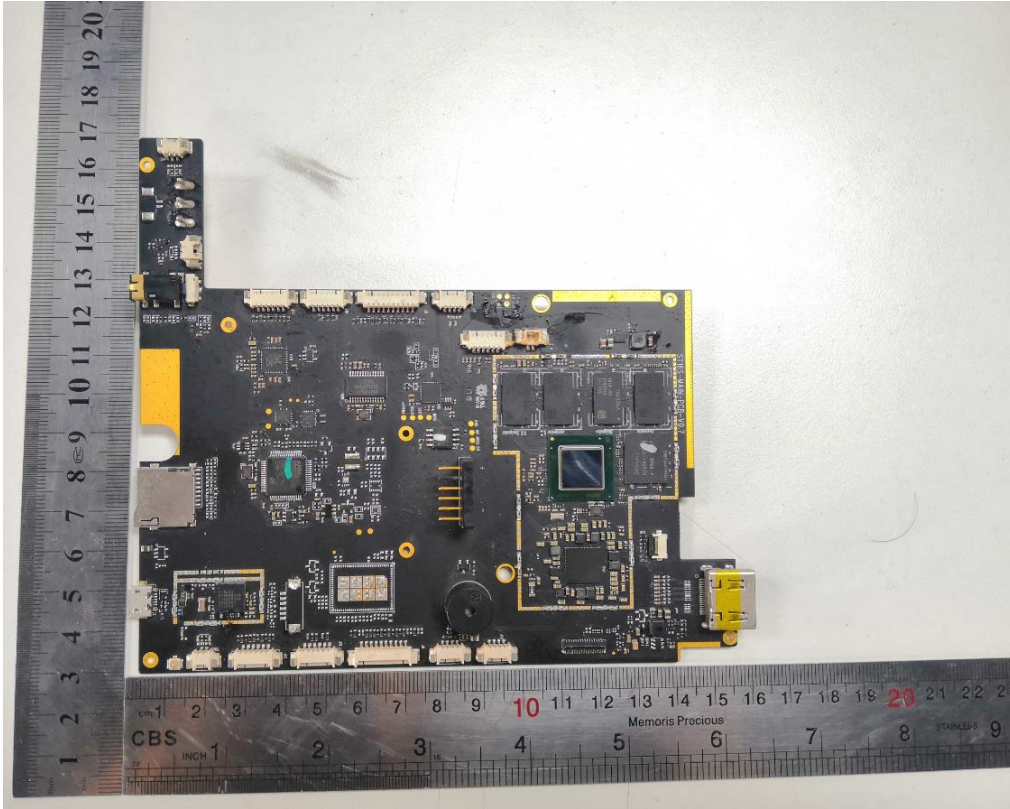

# ANNEX D EUT INTERNAL PHOTOS

EUT UNCOVER VIEW

EUT UNCOVER VIEW

EUT UNCOVER VIEW

EUT UNCOVER VIEW

EUT UNCOVER VIEW (2.4G WIFI Antenna Close up photo)

EUT UNCOVER VIEW (Antenna connector)

EUT UNCOVER VIEW (Antenna)

MAIN BOARD TOP VIEW

MAIN BOARD REAR VIEW

MAIN BOARD TOP VIEW

MAIN BOARD REAR VIEW

MAIN BOARD TOP VIEW

MAIN BOARD REAR VIEW

MAIN BOARD TOP VIEW

MAIN BOARD REAR VIEW

MAIN BOARD TOP VIEW

MAIN BOARD REAR VIEW

MAIN BOARD TOP VIEW

MAIN BOARD REAR VIEW

MAIN BOARD TOP VIEW

MAIN BOARD REAR VIEW

Battery

Battery