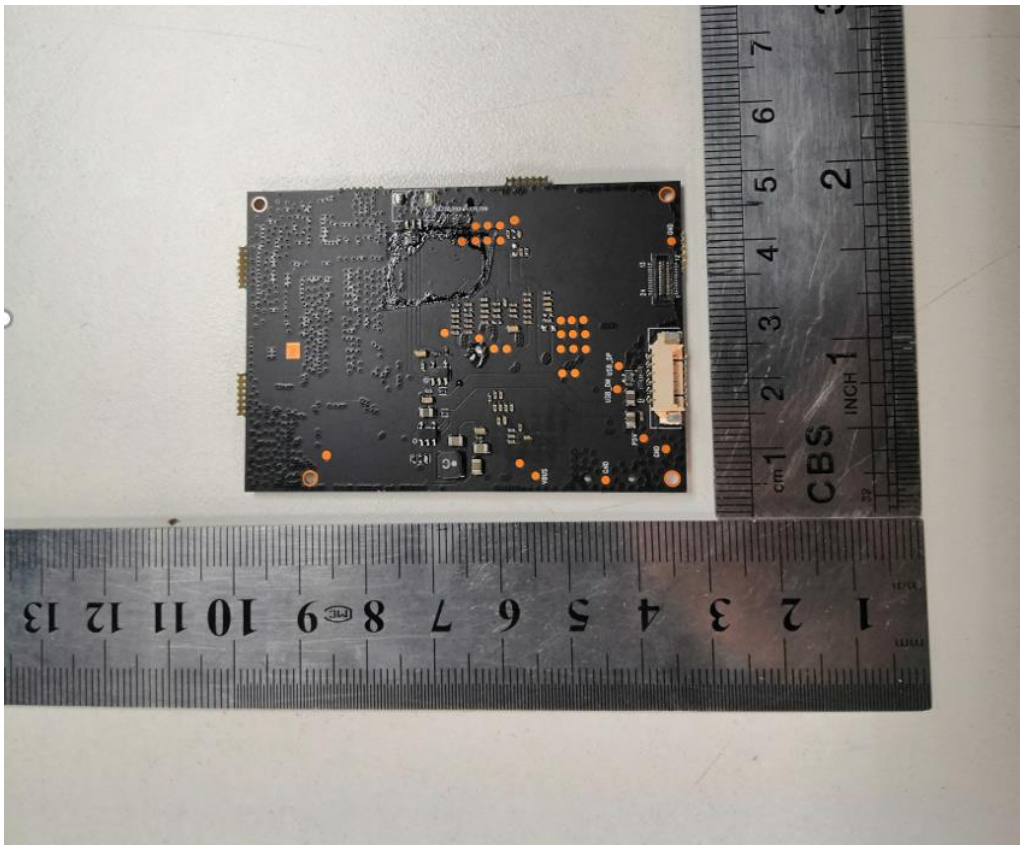

# ANNEX D EUT INTERNAL PHOTOS

EUT UNCOVER VIEW

EUT UNCOVER VIEW

EUT UNCOVER VIEW

EUT UNCOVER VIEW

EUT UNCOVER VIEW (2.4G WIFI Antenna Close up photo)

EUT UNCOVER VIEW (Antenna connector)

EUT UNCOVER VIEW (Antenna)

MAIN BOARD TOP VIEW

MAIN BOARD REAR VIEW

MAIN BOARD TOP VIEW

MAIN BOARD REAR VIEW

MAIN BOARD TOP VIEW

MAIN BOARD REAR VIEW

MAIN BOARD TOP VIEW

MAIN BOARD REAR VIEW

MAIN BOARD TOP VIEW

MAIN BOARD REAR VIEW

MAIN BOARD TOP VIEW

MAIN BOARD REAR VIEW

MAIN BOARD TOP VIEW

MAIN BOARD REAR VIEW

Battery

Battery