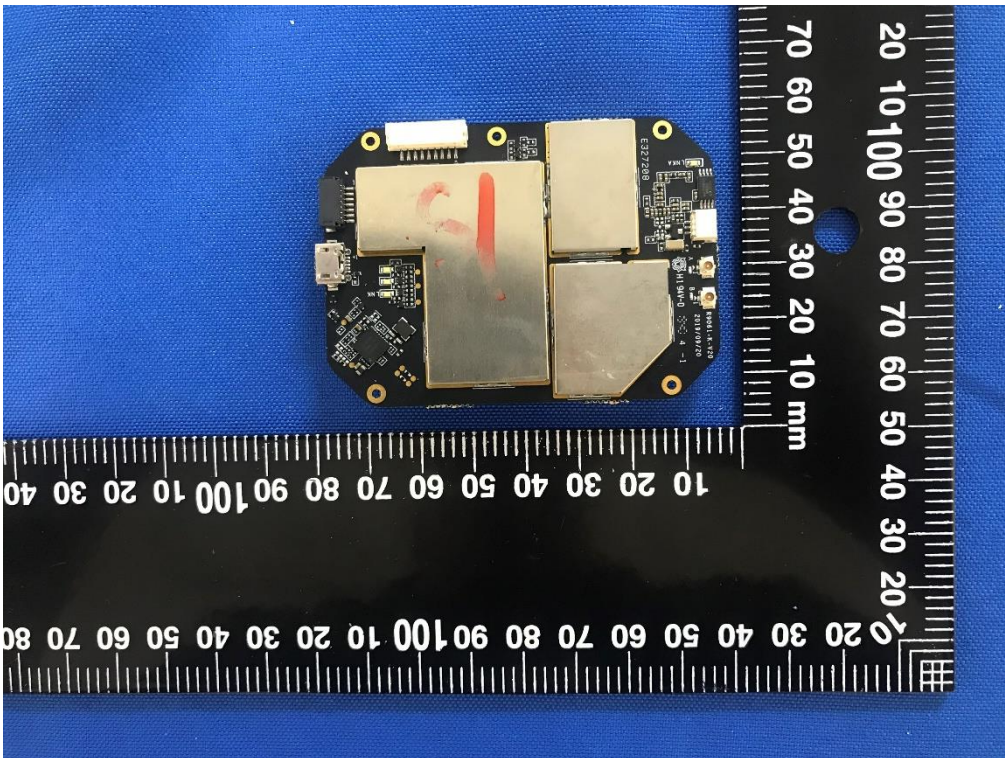

# ANNEX D EUT INTERNAL PHOTOS

EUT UNCOVER VIEW

EUT UNCOVER VIEW

EUT UNCOVER VIEW

EUT UNCOVER VIEW

EUT UNCOVER VIEW (2.4G WIFI Antenna Close up photo)

EUT UNCOVER VIEW (Antenna connector)

EUT UNCOVER VIEW (Antenna)

MAIN BOARD TOP VIEW

MAIN BOARD REAR VIEW

MAIN BOARD TOP VIEW

MAIN BOARD REAR VIEW

MAIN BOARD TOP VIEW

MAIN BOARD REAR VIEW

MAIN BOARD TOP VIEW

MAIN BOARD REAR VIEW

MAIN BOARD TOP VIEW

MAIN BOARD REAR VIEW

MAIN BOARD TOP VIEW

MAIN BOARD REAR VIEW

MAIN BOARD TOP VIEW

MAIN BOARD REAR VIEW

Battery

Battery