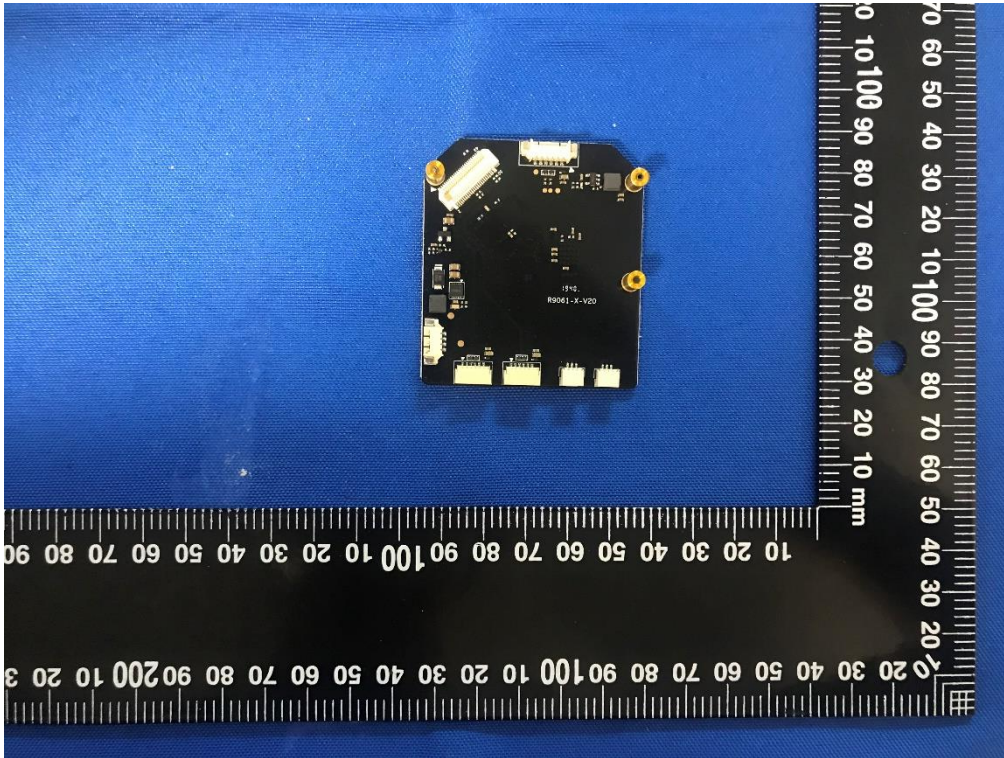

# ANNEX D EUT INTERNAL PHOTOS

EUT UNCOVER VIEW

EUT UNCOVER VIEW

EUT UNCOVER VIEW

EUT UNCOVER VIEW

EUT UNCOVER VIEW (2.4G WIFI Antenna Close up photo)

EUT UNCOVER VIEW (Antenna connector)

EUT UNCOVER VIEW (Antenna)

MAIN BOARD TOP VIEW

MAIN BOARD REAR VIEW

MAIN BOARD TOP VIEW

MAIN BOARD REAR VIEW

MAIN BOARD TOP VIEW

MAIN BOARD REAR VIEW

MAIN BOARD TOP VIEW

MAIN BOARD REAR VIEW

MAIN BOARD TOP VIEW

MAIN BOARD REAR VIEW

MAIN BOARD TOP VIEW

MAIN BOARD REAR VIEW

MAIN BOARD TOP VIEW

MAIN BOARD REAR VIEW

Battery

Battery