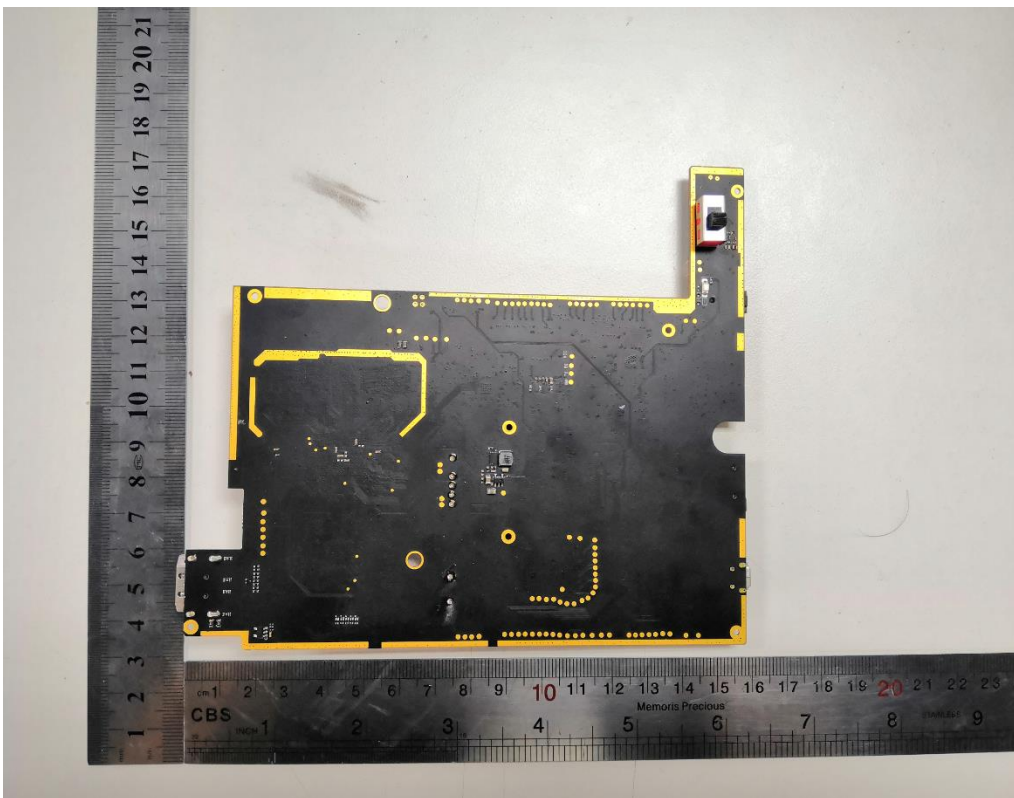

# ANNEX D EUT INTERNAL PHOTOS

EUT UNCOVER VIEW

EUT UNCOVER VIEW

EUT UNCOVER VIEW

EUT UNCOVER VIEW

EUT UNCOVER VIEW (2.4G WIFI Antenna Close up photo)

EUT UNCOVER VIEW (Antenna connector)

EUT UNCOVER VIEW (Antenna)

MAIN BOARD TOP VIEW

MAIN BOARD REAR VIEW

MAIN BOARD TOP VIEW

MAIN BOARD REAR VIEW

MAIN BOARD TOP VIEW

MAIN BOARD REAR VIEW

MAIN BOARD TOP VIEW

MAIN BOARD REAR VIEW

MAIN BOARD TOP VIEW

MAIN BOARD REAR VIEW

MAIN BOARD TOP VIEW

MAIN BOARD REAR VIEW

MAIN BOARD TOP VIEW

MAIN BOARD REAR VIEW

Battery

Battery