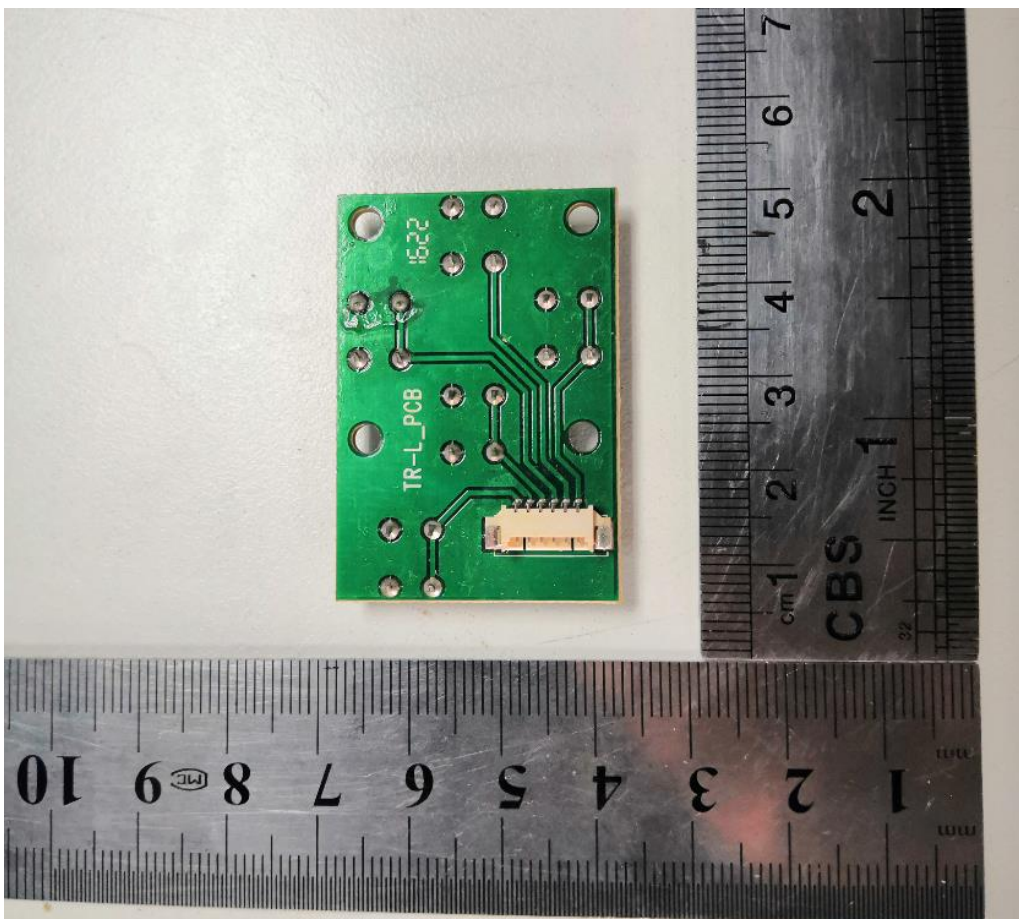

# ANNEX D EUT INTERNAL PHOTOS

EUT UNCOVER VIEW

EUT UNCOVER VIEW

EUT UNCOVER VIEW

EUT UNCOVER VIEW

EUT UNCOVER VIEW (2.4G WIFI Antenna Close up photo)

EUT UNCOVER VIEW (Antenna connector)

EUT UNCOVER VIEW (Antenna)

MAIN BOARD TOP VIEW

MAIN BOARD REAR VIEW

MAIN BOARD TOP VIEW

MAIN BOARD REAR VIEW

MAIN BOARD TOP VIEW

MAIN BOARD REAR VIEW

MAIN BOARD TOP VIEW

MAIN BOARD REAR VIEW

MAIN BOARD TOP VIEW

MAIN BOARD REAR VIEW

MAIN BOARD TOP VIEW

MAIN BOARD REAR VIEW

MAIN BOARD TOP VIEW

MAIN BOARD REAR VIEW

Battery

Battery