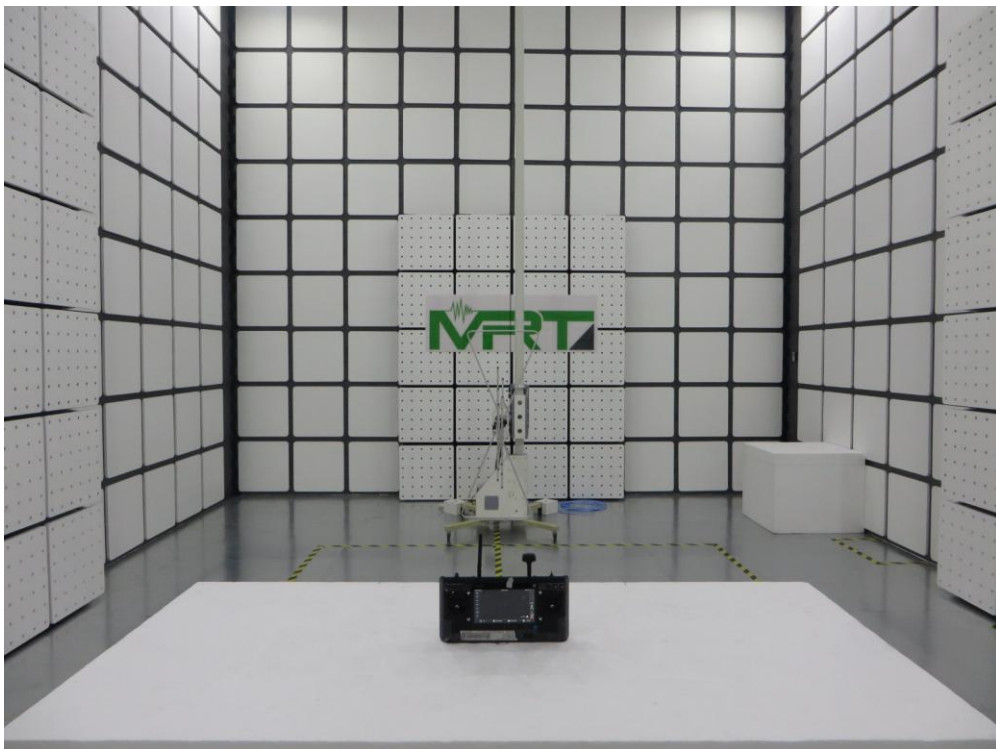

FCC Part15C&15E Test Setup Photo

Description: Front view of Conducted Emission Test Setup

Description: Back view of Conducted Emission Test Setup

Description: Radiated Emission Test Setup for 9kHz ~ 30MHz

Description: Radiated Emission Test Setup for 30MHz ~ 1GHz

Description: Radiated Emission Test Setup for 1GHz ~ 18GHz

Description: Radiated Emission Test Setup for 18GHz ~ 40GHz