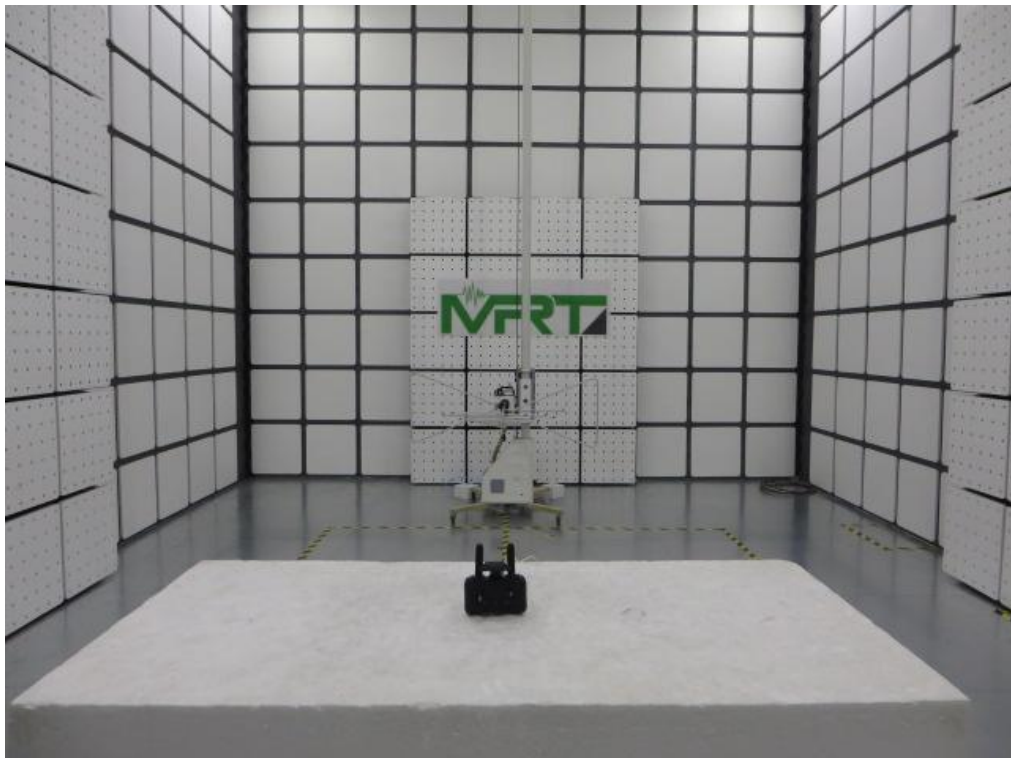

Test Setup Photo

Description: Front View of the Conducted Emission Test Setup for 0.15MHz ~ 30MHz

Description: Back View of the Conducted Emission Test Setup for 0.15MHz ~ 30MHz

Description: Radiated Emission Test Setup for 9kHz ~ 30MHz

Description: Radiated Emission Test Setup for 30MHz ~ 1GHz

Description: Radiated Emission Test Setup for 1GHz ~ 18GHz

Description: Radiated Emission Test Setup for Above 18GHz

ANNEX E SAR TEST SETUP PHOTOS