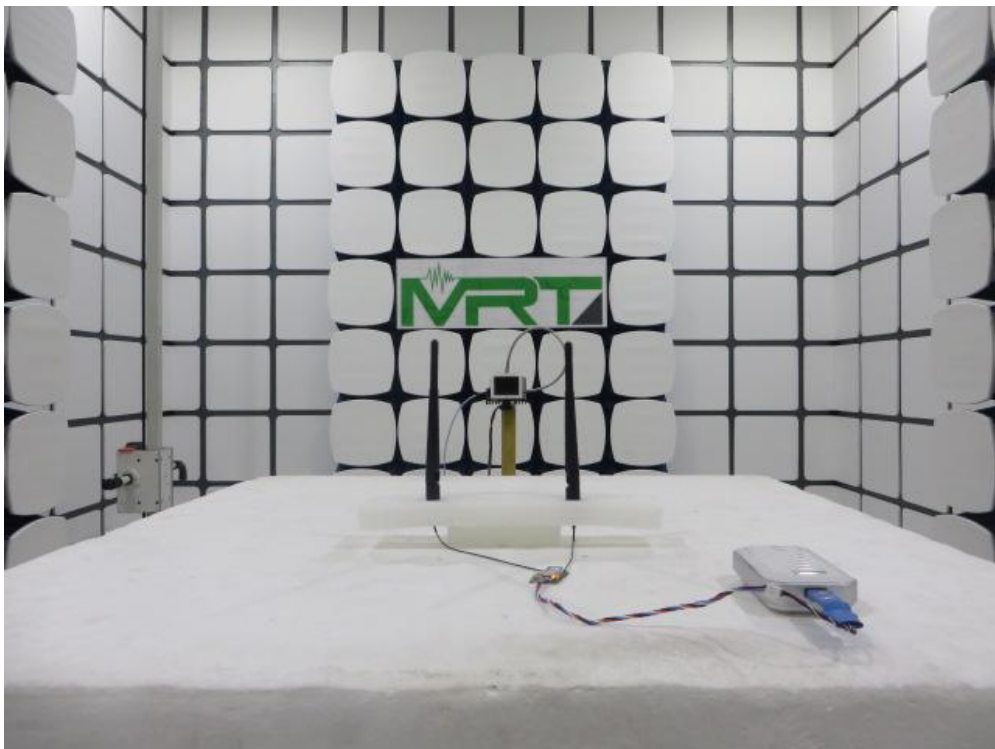

## FCC Part15C Test Setup Photo

Description: Radiated Emission Test Setup for 9kHz ~ 30MHz

Description: Radiated Emission Test Setup for 30MHz ~ 1GHz

Description: Radiated Emission Test Setup for 1GHz ~ 18GHz

Description: Radiated Emission Test Setup for 18GHz ~ 25GHz

Description: Conducted Test Setup

Description: Output Power Test Setup