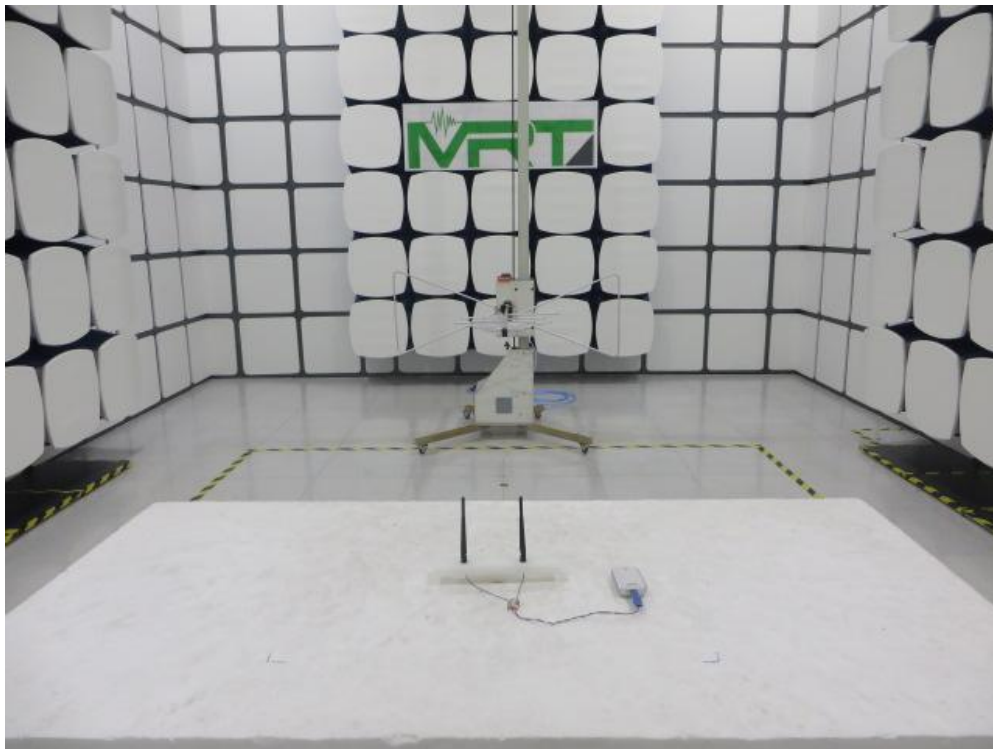

## FCC Part15C Test Setup Photo

Description: Radiated Emission Test Setup for 9kHz ~ 30MHz

Description: Radiated Emission Test Setup for 30MHz ~ 1GHz

Description: Radiated Emission Test Setup for 1GHz ~ 18GHz

Description: Radiated Emission Test Setup for 18GHz ~ 25GHz

Description: Conducted Test Setup

Description: Output Power Test Setup