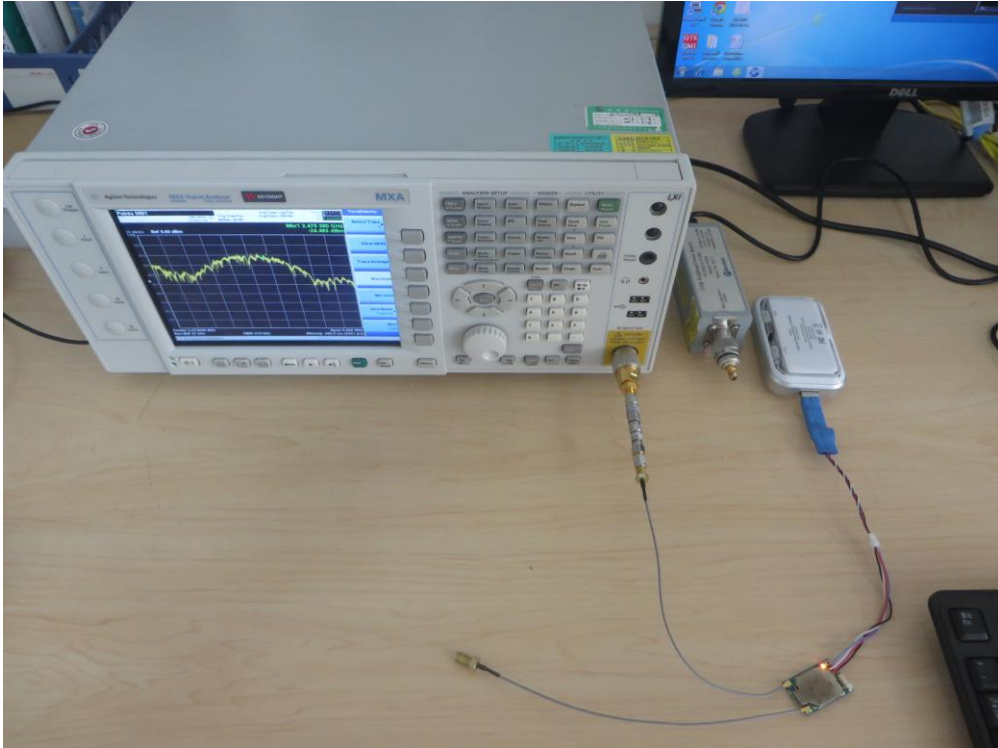

## FCC Part15C Test Setup Photo

Description: Radiated Emission Test Setup for 9kHz ~ 30MHz

Description: Radiated Emission Test Setup for 30MHz ~ 1GHz

Description: Radiated Emission Test Setup for 1GHz ~ 18GHz

Description: Radiated Emission Test Setup for 18GHz ~ 25GHz

Description: Conducted Test Setup

Description: Output Power Test Setup