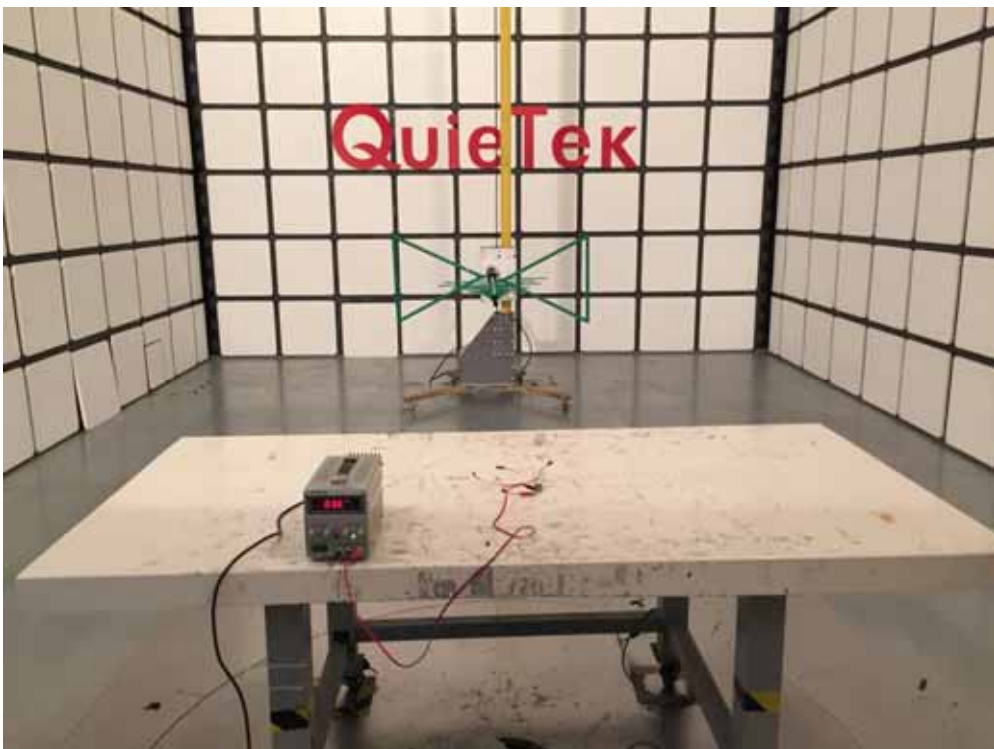

FCC Part15.247&IC Test Setup Photograph

Description: Radiated Emission Test Setup for Below 30MHz

Description: Radiated Emission Test Setup for Below 1GHz

Description: Radiated Emission Test Setup for 1~18GHz

Description: Radiated Emission Test Setup for Above 18GHz