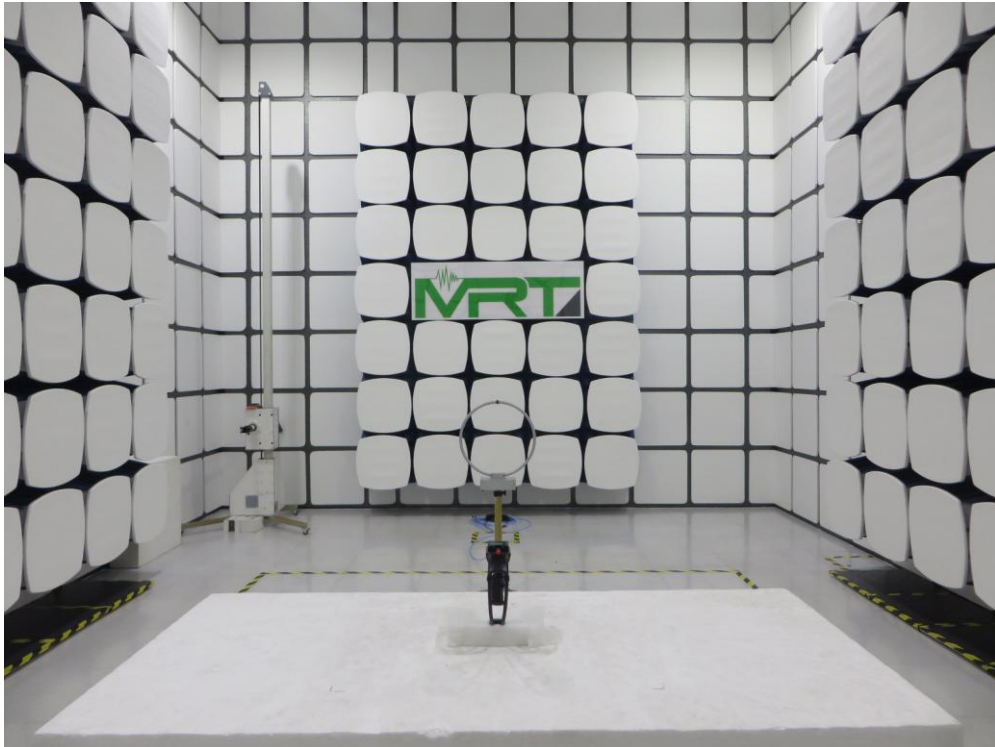

FCC Part15C Test Setup Photo

Description: Radiated Emission Test Setup for 9kHz ~ 30MHz

Description: Radiated Emission Test Setup for 30MHz ~ 1GHz

Description: Radiated Emission Test Setup for 1GHz ~ 18GHz

Description: Radiated Emission Test Setup for 18GHz ~ 25GHz

Description: Conducted Test Setup