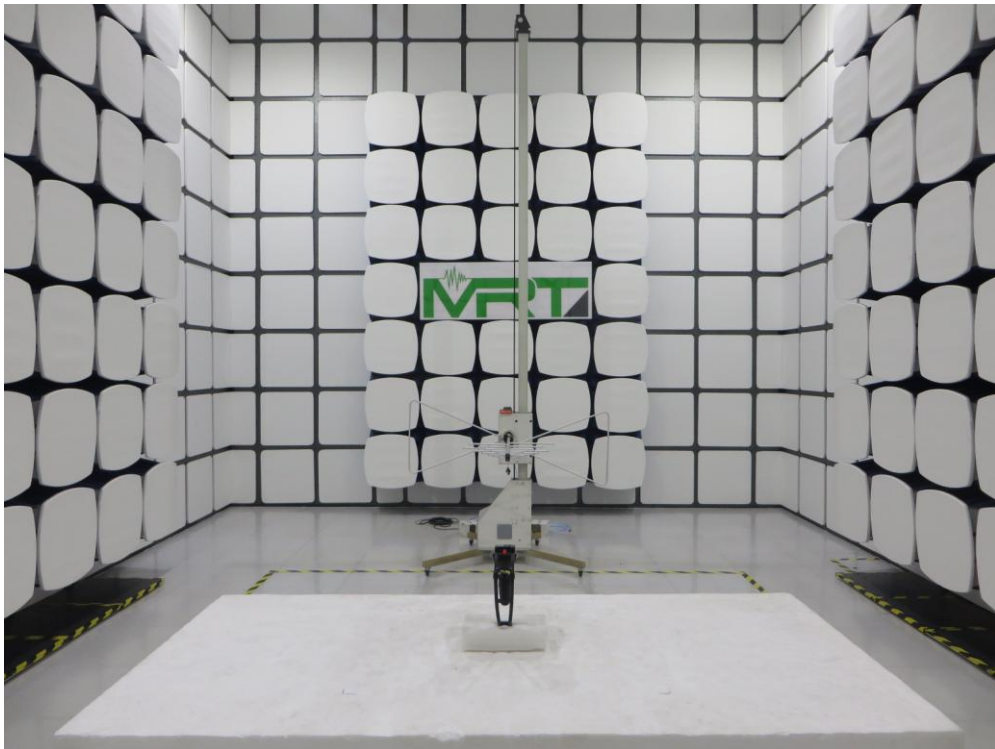

FCC Part15C Test Setup Photo

Description: Radiated Emission Test Setup for 9kHz ~ 30MHz

Description: Radiated Emission Test Setup for 30MHz ~ 1GHz

Description: Radiated Emission Test Setup for 1GHz ~ 18GHz

Description: Radiated Emission Test Setup for 18GHz ~ 25GHz

Description: Conducted Test Setup