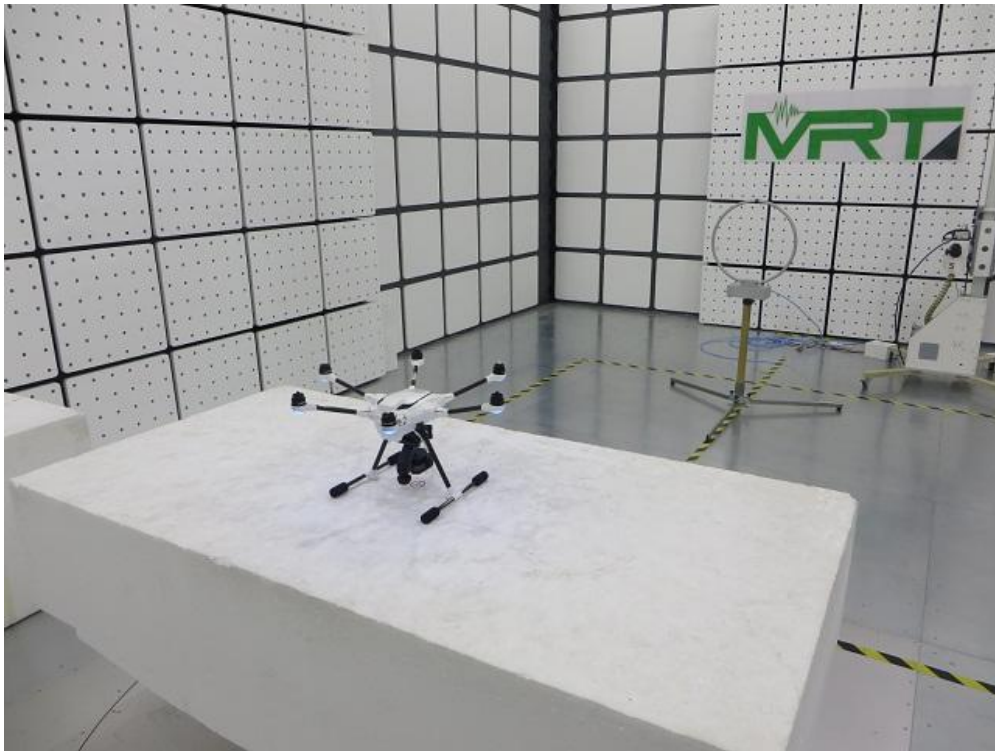

FCC Part15E Test Setup Photo

Description: Conducted Measurement Test Setup

Description: Radiated Emission Test Setup for 9kHz ~ 30MHz

Description: Radiated Emission Test Setup for 30MHz ~ 1GHz

Description: Radiated Emission Test Setup for 1GHz ~ 18GHz

Description: Radiated Emission Test Setup for 18GHz ~ 40GHz