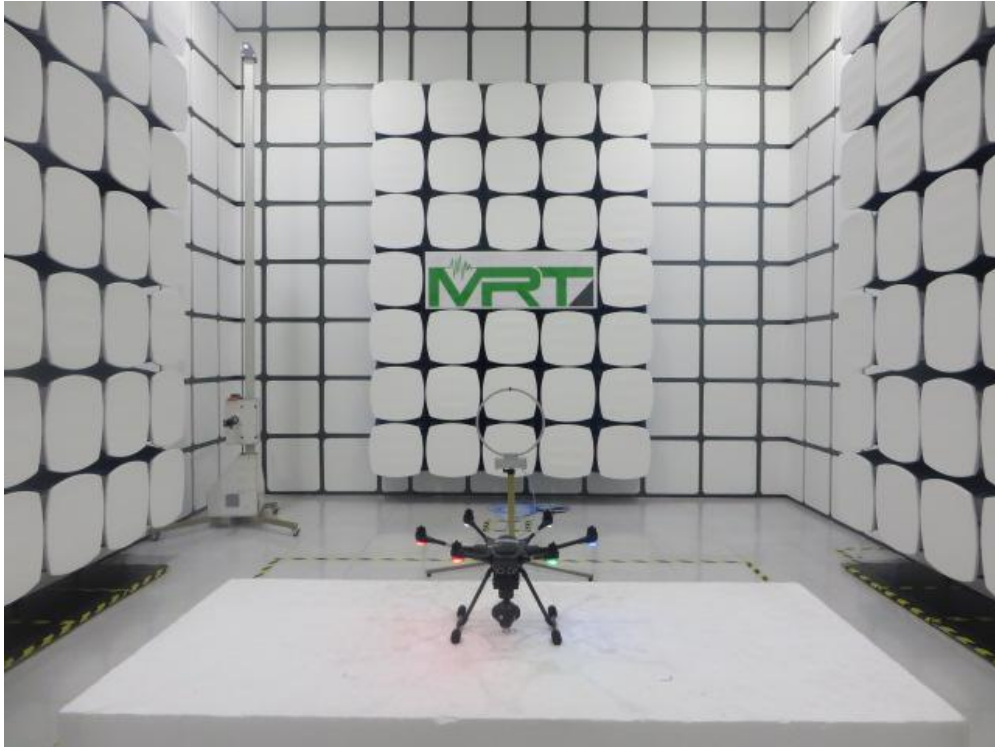

FCC Part 15B Test Setup Photo

Description: Radiated Emission Test Setup for 30MHz ~ 1GHz

Description: Radiated Emission Test Setup for 1GHz ~ 18GHz

FCC Part 15E Test Setup Photo

Description: Radiated Emission Test Setup for 9kHz ~ 30MHz

Description: Radiated Emission Test Setup for 30MHz ~ 1GHz

Description: Radiated Emission Test Setup for 1GHz ~ 18GHz

Description: Radiated Emission Test Setup for 18GHz ~ 40GHz

Description: Conducted Test Setup