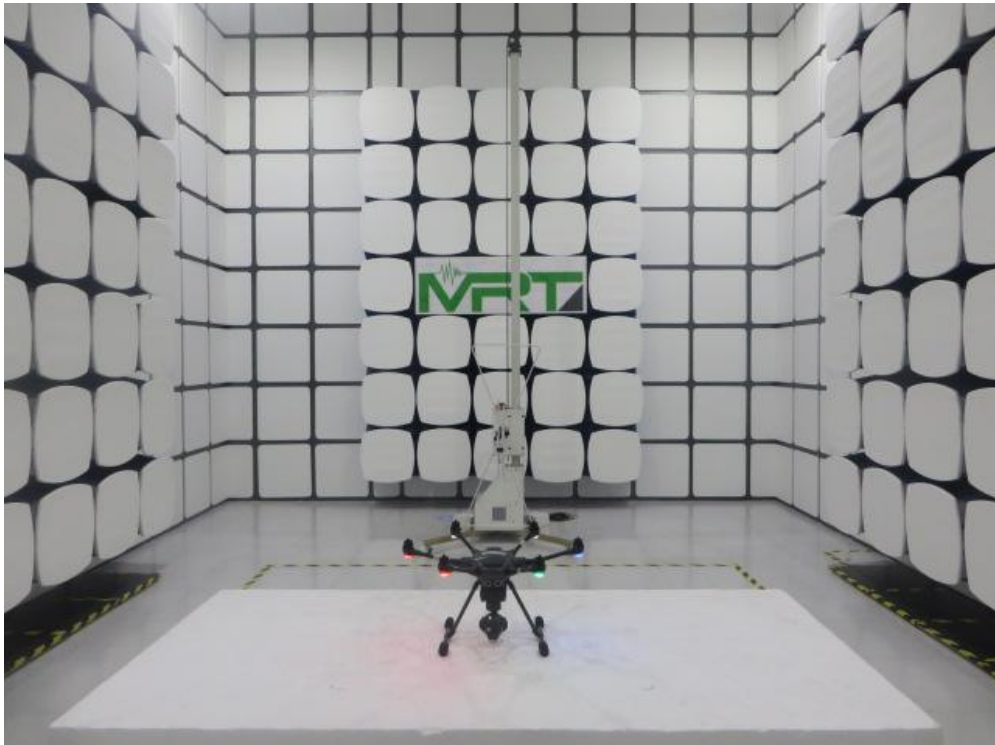

FCC Part 15B Test Setup Photo

Description: Radiated Emission Test Setup for 30MHz ~ 1GHz

Description: Radiated Emission Test Setup for 1GHz ~ 18GHz

FCC Part 15E Test Setup Photo

Description: Radiated Emission Test Setup for 9kHz ~ 30MHz

Description: Radiated Emission Test Setup for 30MHz ~ 1GHz

Description: Radiated Emission Test Setup for 1GHz ~ 18GHz

Description: Radiated Emission Test Setup for 18GHz ~ 40GHz

Description: Conducted Test Setup