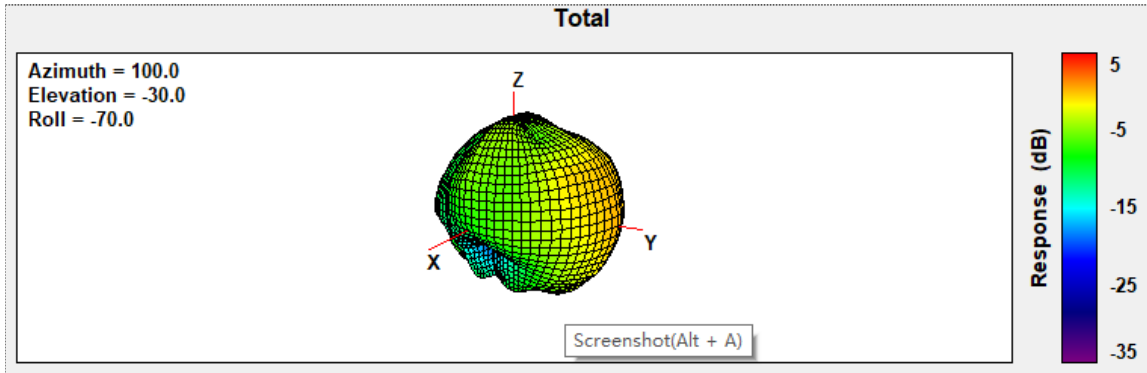

3. Radiation Pattern

BT WLAN Antenna