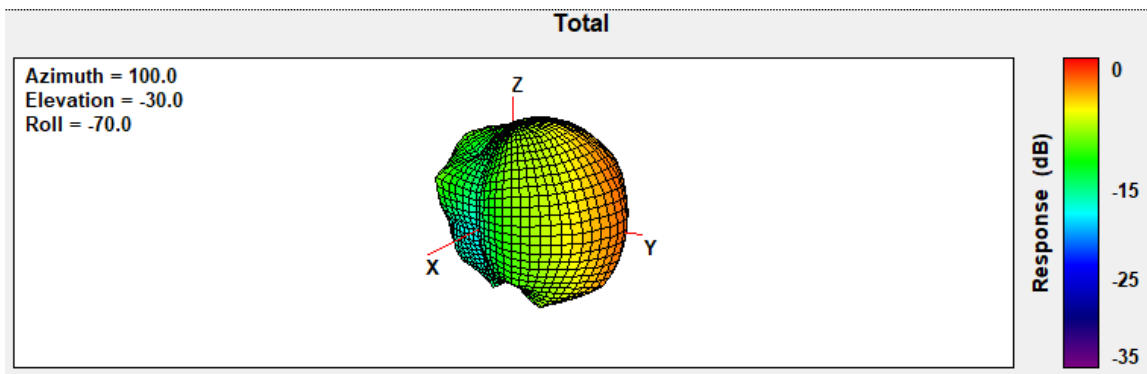

3. Radiation Pattern

BT WLAN Antenna