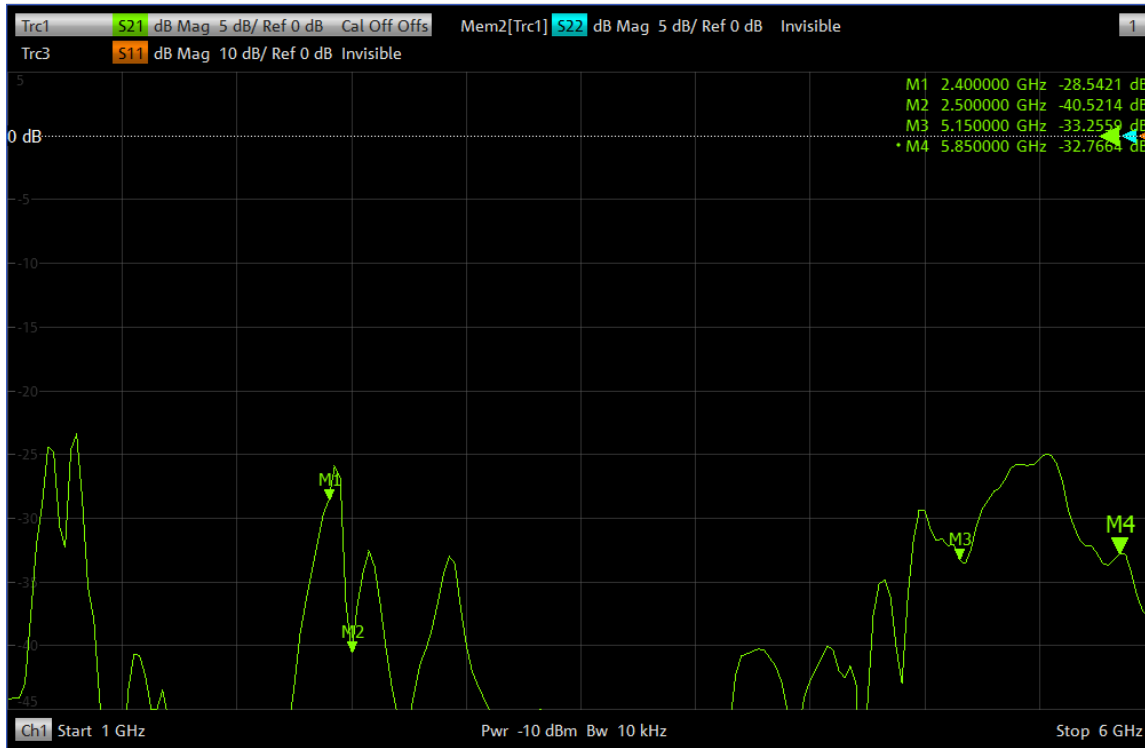

4. Isolation

**Better than -25dB
for all band**