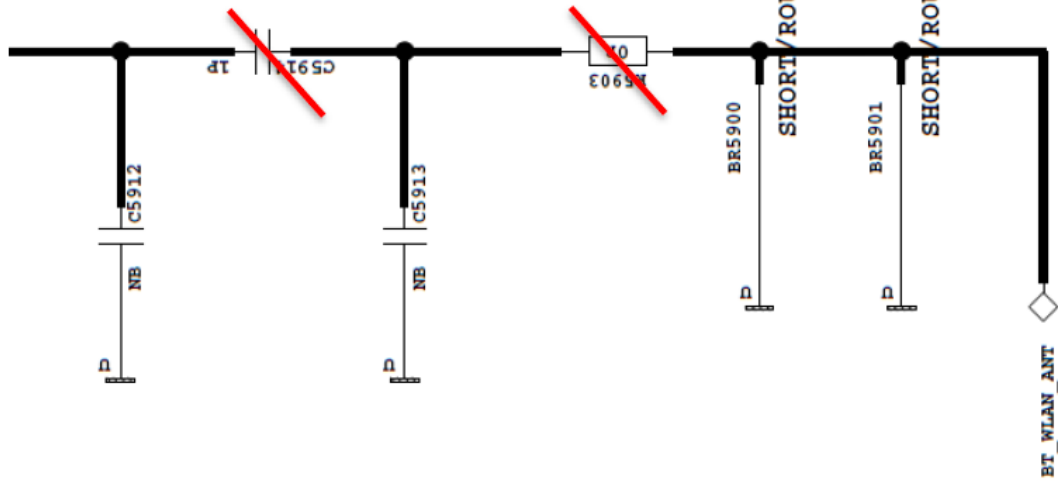

WLAN Antenna _ 5550MH

4. Isolation

**Better than -25dB
for all band**

5. Matching

BT/WLAN Antenna

Change C5914 to 0ohm

Change R5903 to 1pf

WLAN Antenna