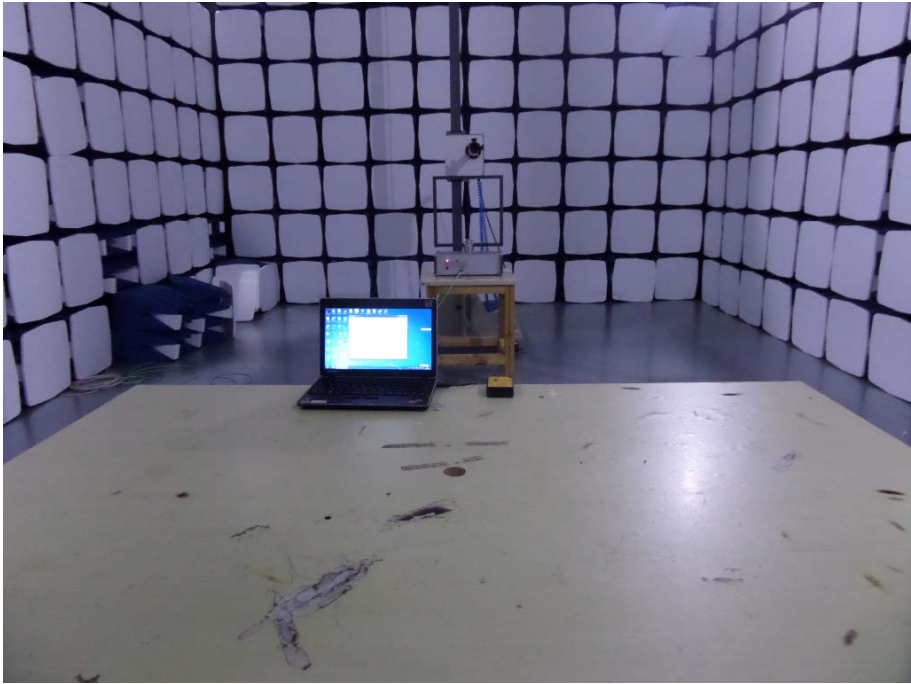

EXHIBIT 4 - TEST SETUP PHOTOGRAPHS

Conducted Emission Test Setup

Radiation Emission Test Setup (9 kHz to 30MHz)

Radiation Emission Test Setup (30MHz to 1GHz)