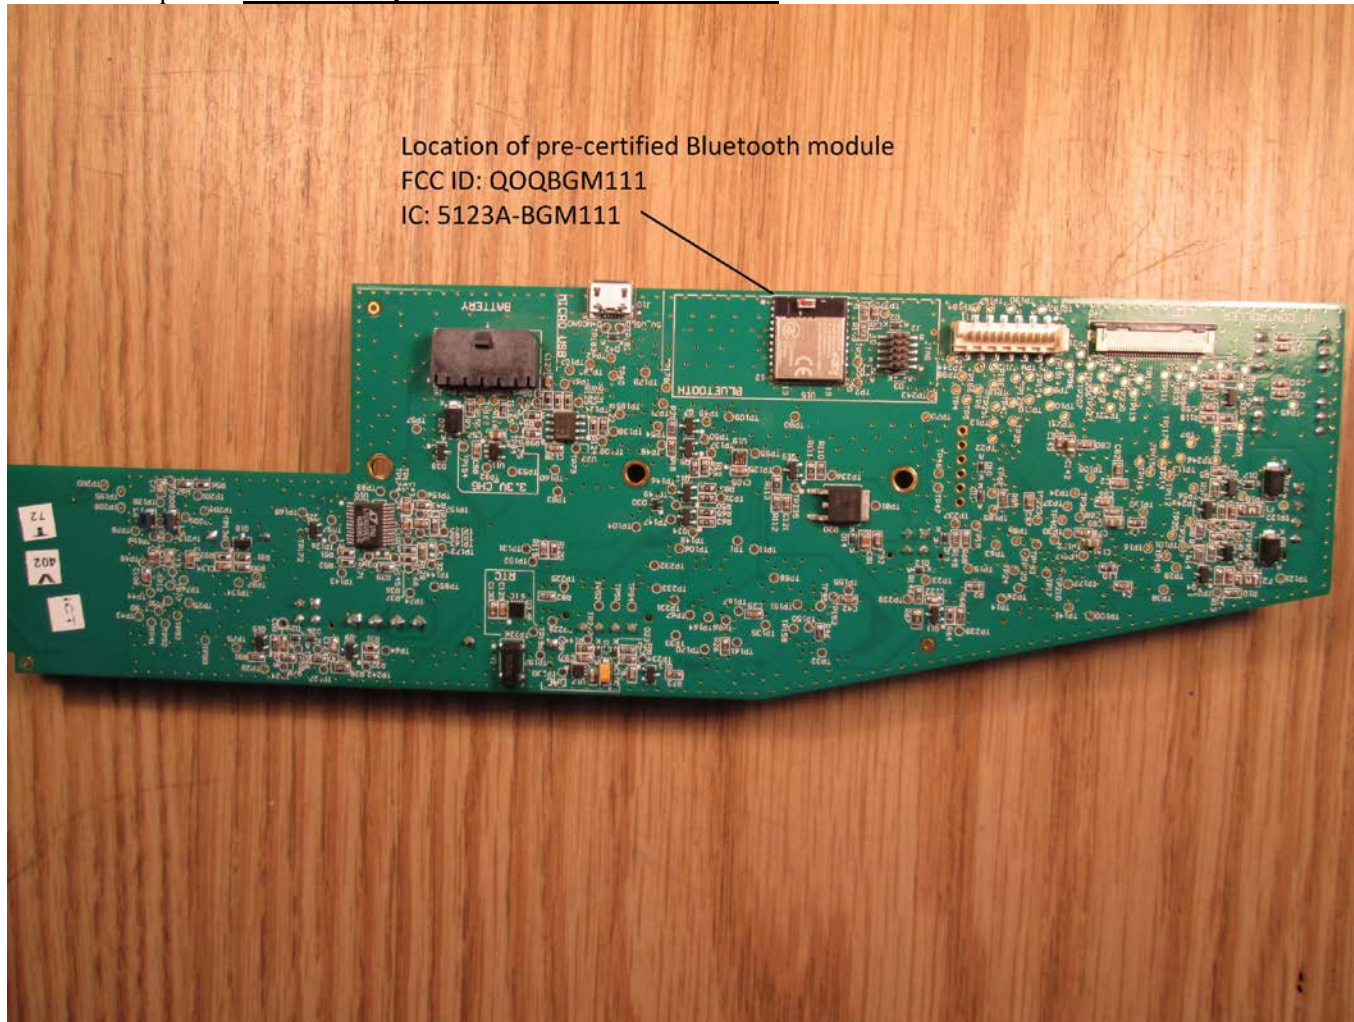

# Dabir Surfaces Gen II Controller Internal Photos

Model C2-1001

Dabir Surfaces

Company: Dabir Surfaces

Model: C2-1001

Name: Dabir Surfaces Gen II Controller

Date: 02-12-2019

Photo Description: **Location of pre-certified Bluetooth module**

# Dabir Surfaces Gen II Controller Internal Photos

Model C2-1001

Dabir Surfaces

Company: Dabir Surfaces

Model: C2-1001

Name: Dabir Surfaces Gen II Controller

Date: 02-12-2019

Photo Description: Bluetooth module