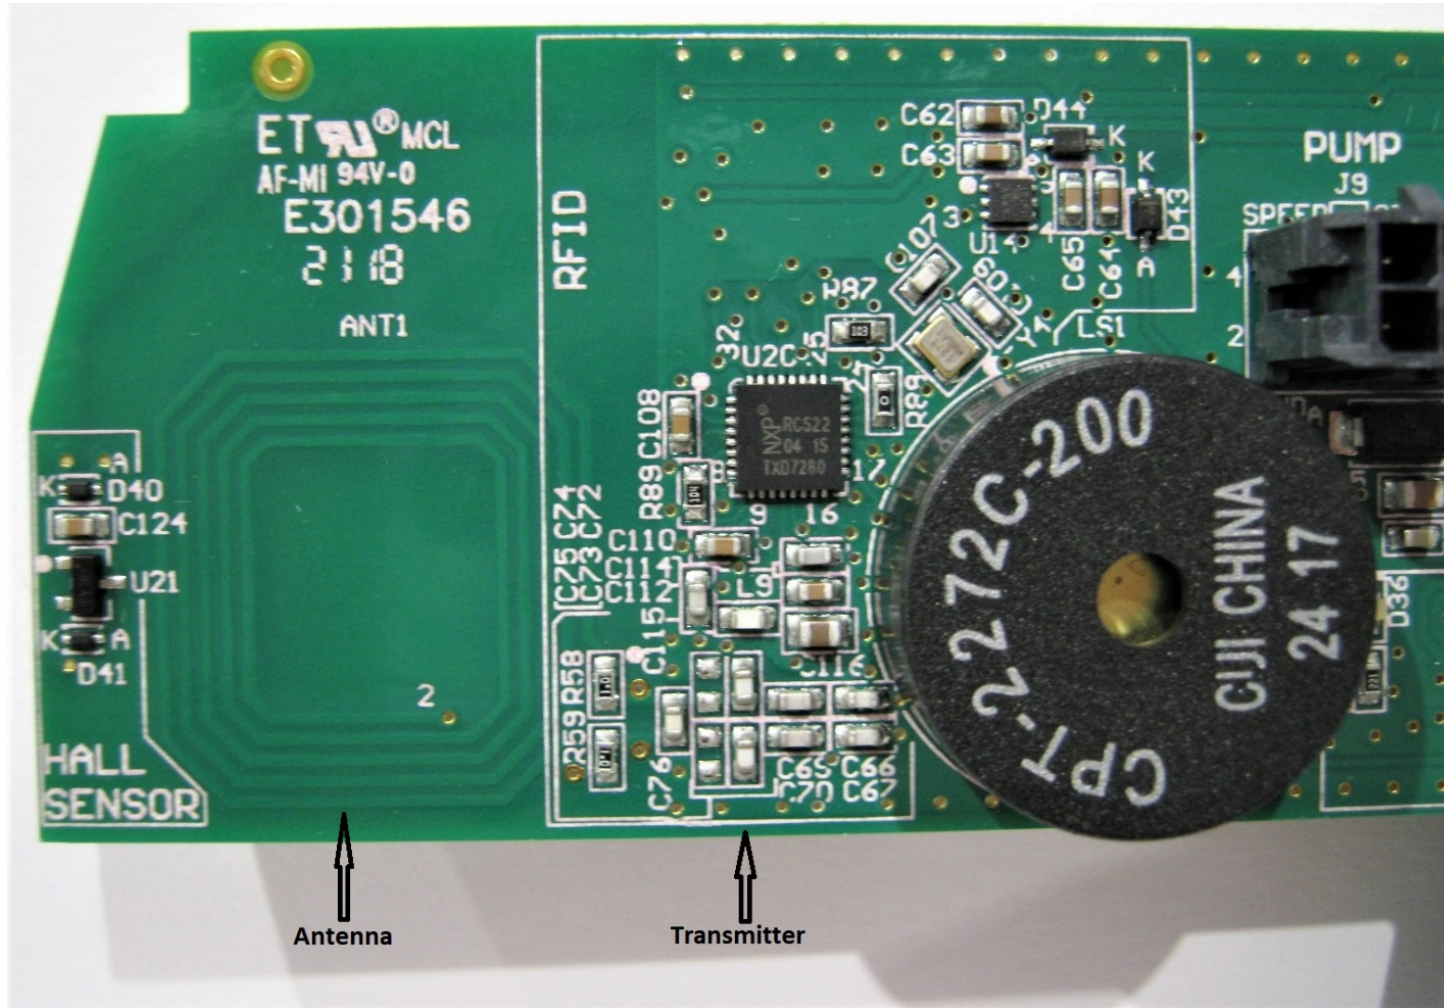

**Dabir Surfaces Gen II Controller  
Internal Photos**

Model C2-1001

Dabir Surfaces

Company: Dabir Surfaces

Model: C2-1001

Name: Dabir Surfaces Gen II Controller

Date: 02-12-2019

Photo Description: Transmitter & Antenna Board Close-up – Side 1

# Dabir Surfaces Gen II Controller Internal Photos

Model C2-1001

Dabir Surfaces

Company: Dabir Surfaces

Model: C2-1001

Name: Dabir Surfaces Gen II Controller

Date: 02-12-2019

Photo Description: Transmitter & Antenna Board Close-up – Side 2