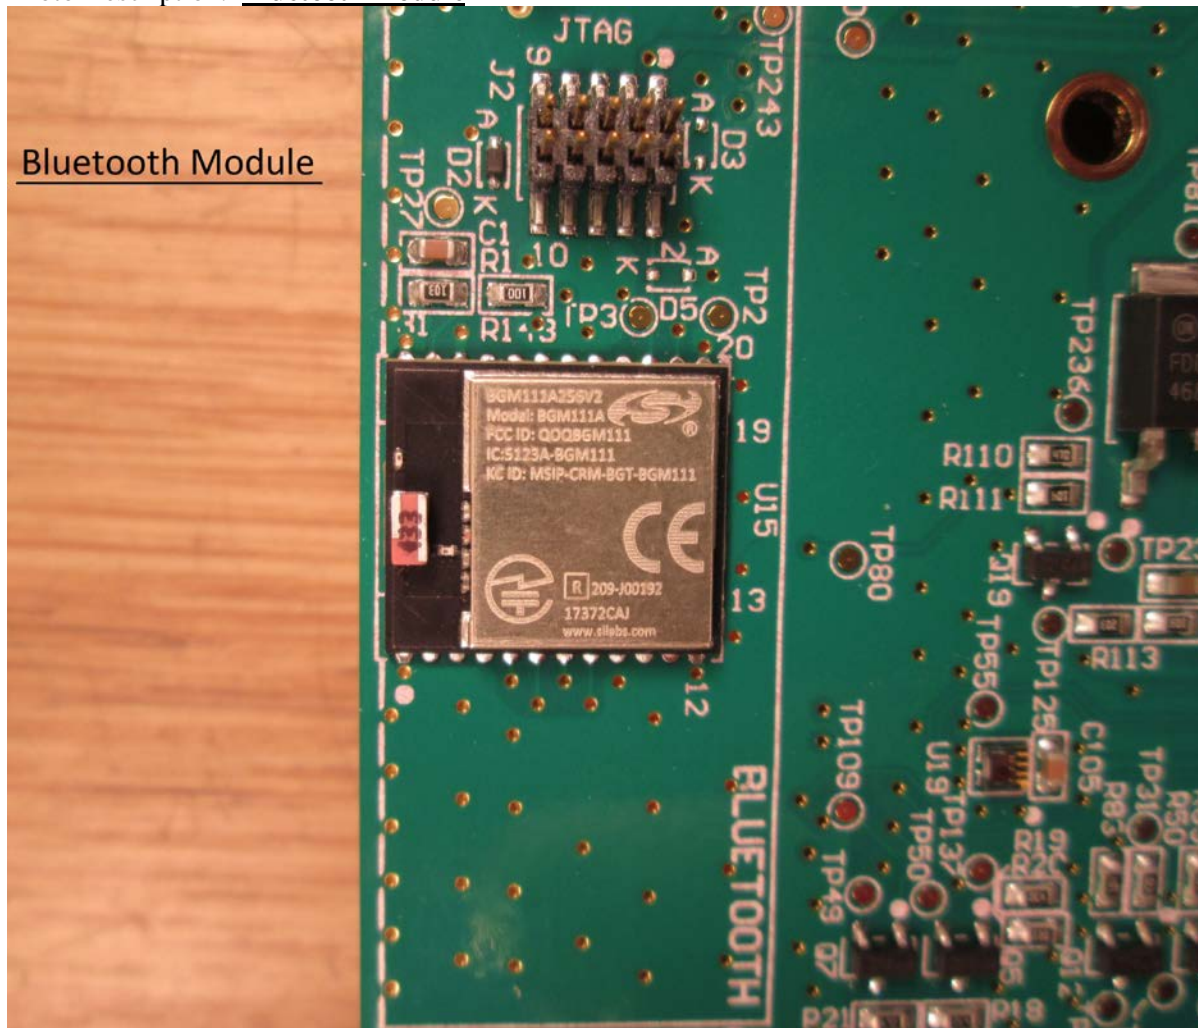

# Dabir Surfaces Gen II Controller Internal Photos

Model C2-1001

Dabir Surfaces

Company: Dabir Surfaces

Model: C2-1001

Name: Dabir Surfaces Gen II Controller

Date: 02-12-2019

Photo Description: **Location of pre-certified Bluetooth module**

# Dabir Surfaces Gen II Controller Internal Photos

Model C2-1001

Dabir Surfaces

Company: Dabir Surfaces

Model: C2-1001

Name: Dabir Surfaces Gen II Controller

Date: 02-12-2019

Photo Description: Bluetooth module