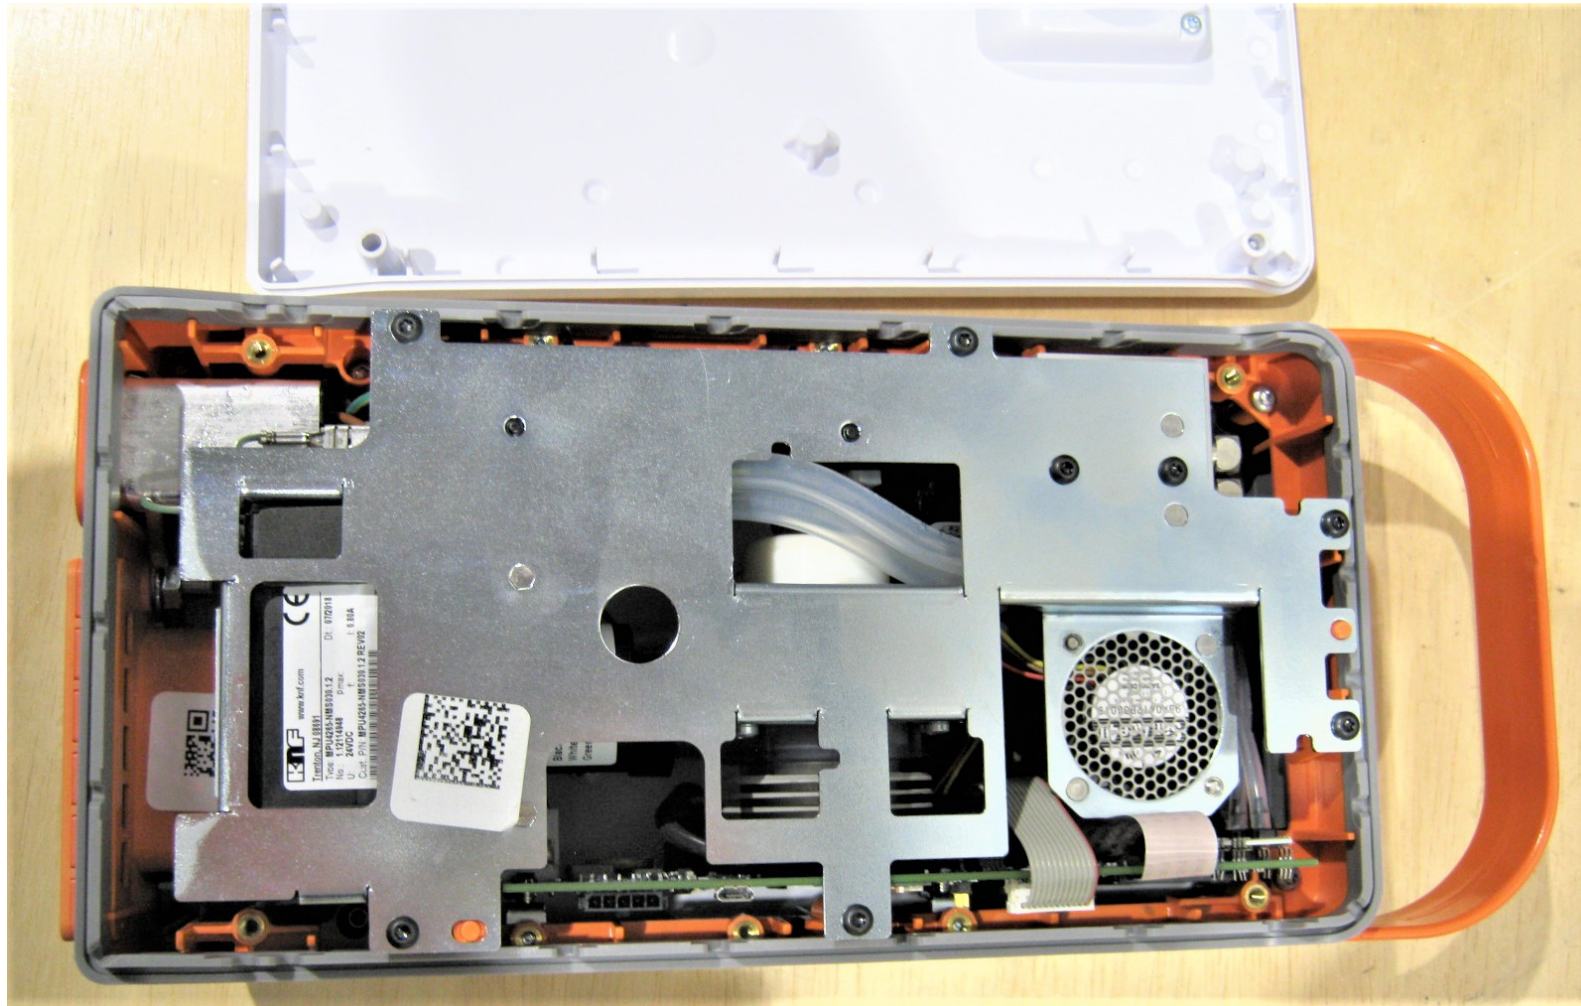

# Dabir Surfaces Gen II Controller Internal Photos

Model C2-1001

Dabir Surfaces

Company: Dabir Surfaces

Model: C2-1001

Name: Dabir Surfaces Gen II Controller

Date: 02-12-2019

Photo Description: **Bottom Cover Removed**

# Dabir Surfaces Gen II Controller Internal Photos

Model C2-1001

Dabir Surfaces

Company: Dabir Surfaces

Model: C2-1001

Name: Dabir Surfaces Gen II Controller

Date: 02-12-2019

Photo Description: Top Cover Removed

# Dabir Surfaces Gen II Controller Internal Photos

Model C2-1001

Dabir Surfaces

Company: Dabir Surfaces

Model: C2-1001

Name: Dabir Surfaces Gen II Controller

Date: 02-12-2019

Photo Description: Top – Left Side – Showing Circuit Board Location