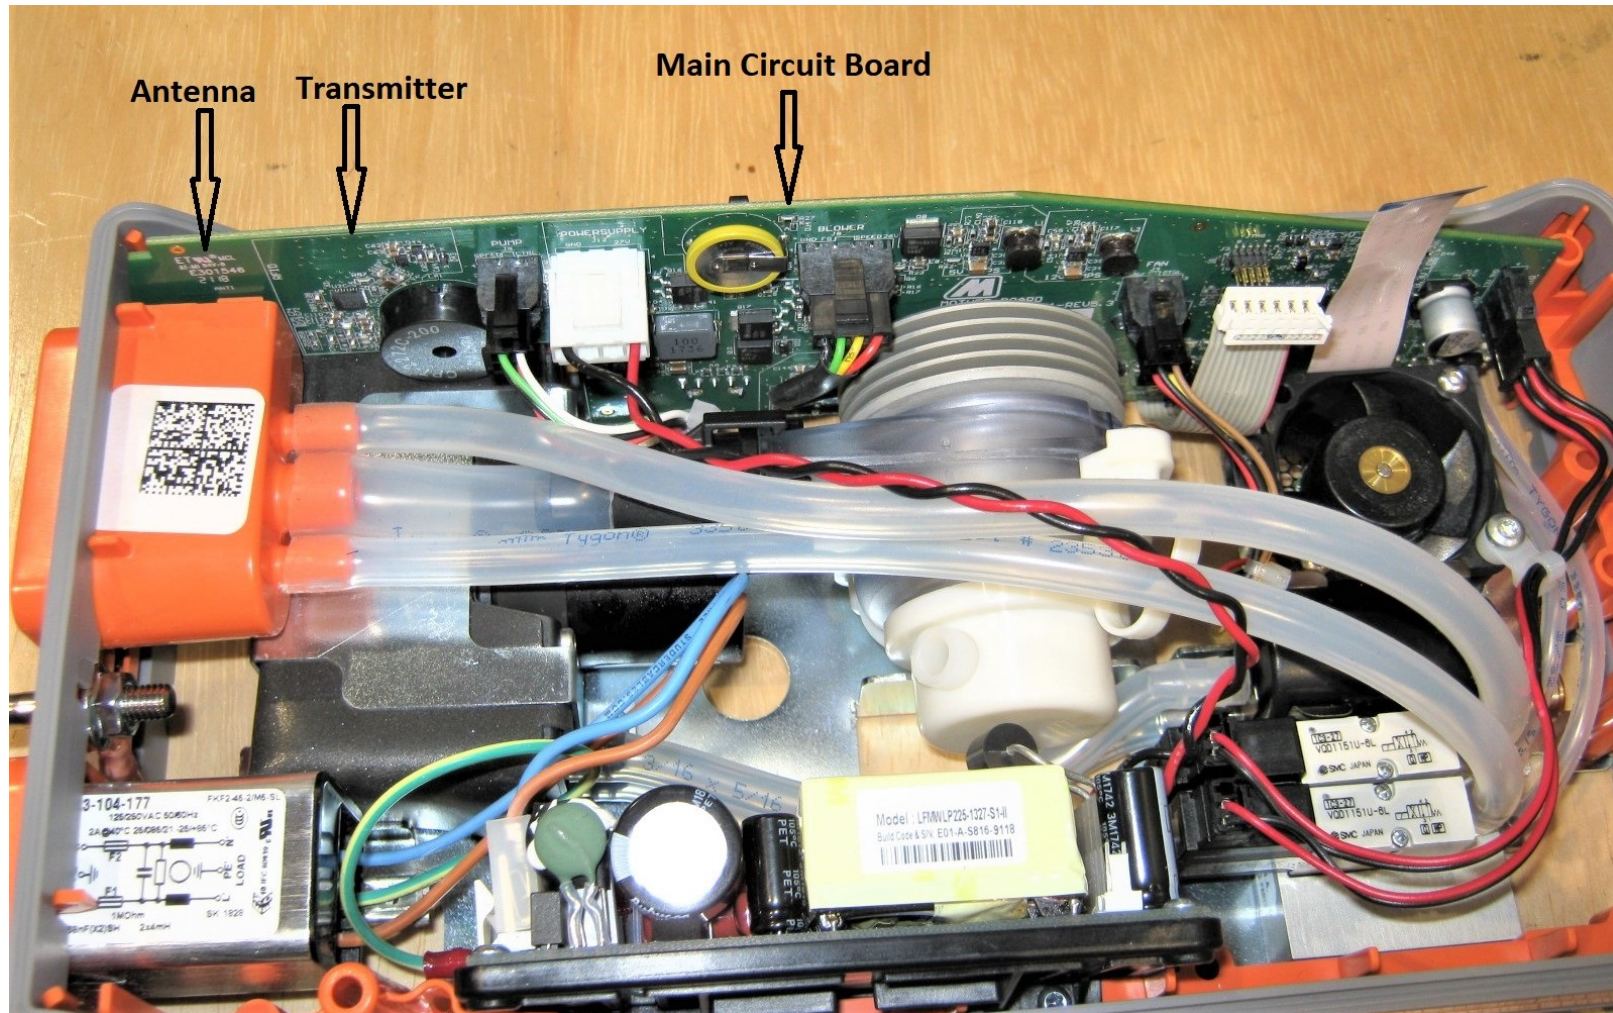

# Dabir Surfaces Gen II Controller Internal Photos

Model C2-1001

Dabir Surfaces

Company: Dabir Surfaces

Model: C2-1001

Name: Dabir Surfaces Gen II Controller

Date: 02-12-2019

Photo Description: Top – Left Side – Showing Circuit Board Location