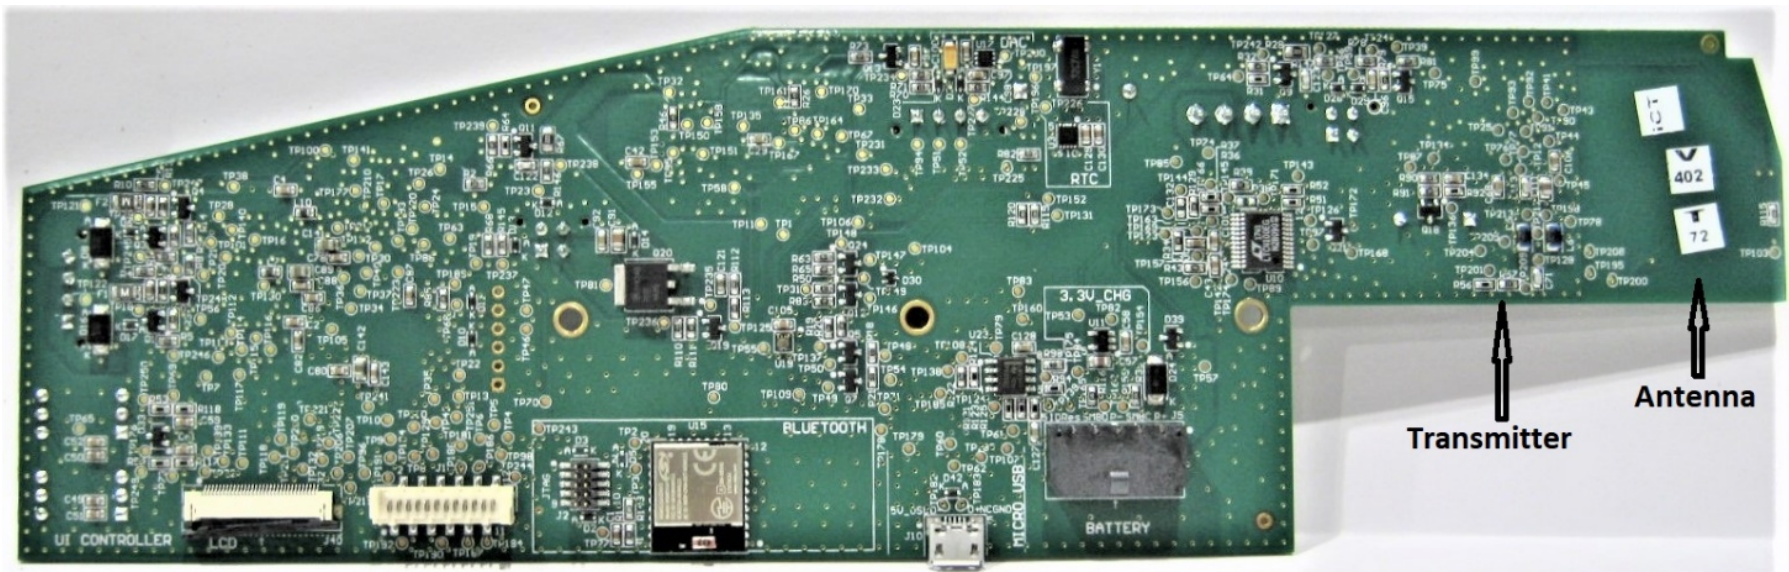

# Dabir Surfaces Gen II Controller Internal Photos

Model C2-1001

Dabir Surfaces

Company: Dabir Surfaces

Model: C2-1001

Name: Dabir Surfaces Gen II Controller

Date: 02-12-2019

Photo Description: Circuit Board – Side 1

# Dabir Surfaces Gen II Controller Internal Photos

Model C2-1001

Dabir Surfaces

Company: Dabir Surfaces

Model: C2-1001

Name: Dabir Surfaces Gen II Controller

Date: 02-12-2019

Photo Description: Circuit Board – Side 2

**Dabir Surfaces Gen II Controller  
Internal Photos**

Model C2-1001

Dabir Surfaces

Company: Dabir Surfaces

Model: C2-1001

Name: Dabir Surfaces Gen II Controller

Date: 02-12-2019

Photo Description: Transmitter & Antenna Board Close-up – Side 1