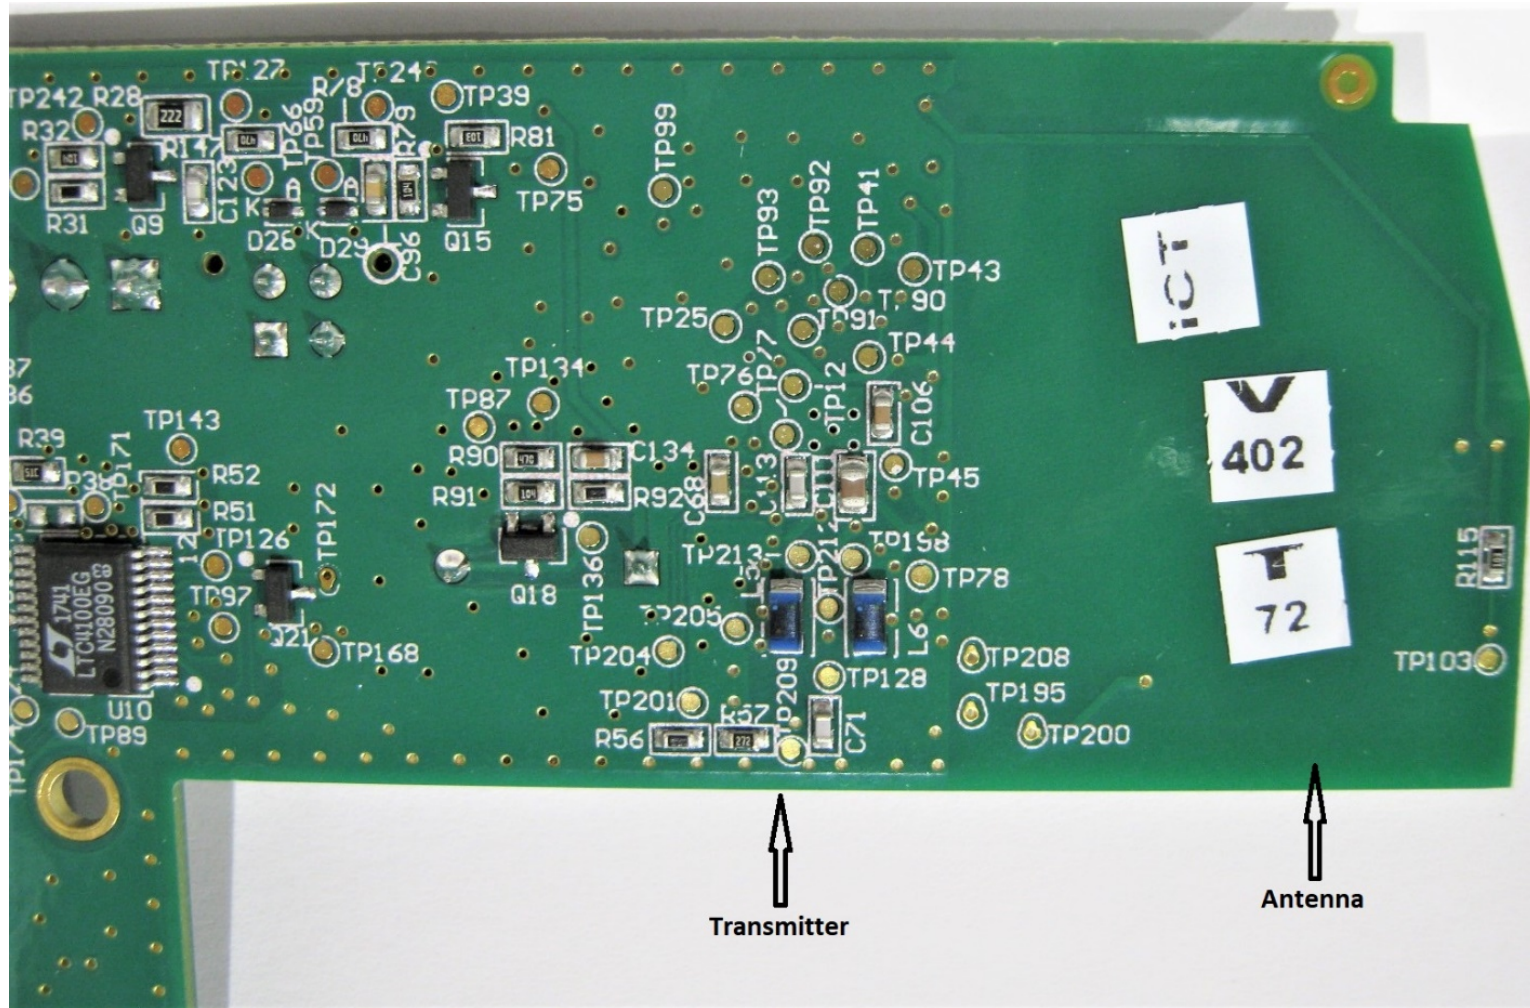

**Dabir Surfaces Gen II Controller  
Internal Photos**

Model C2-1001

Dabir Surfaces

Company: Dabir Surfaces

Model: C2-1001

Name: Dabir Surfaces Gen II Controller

Date: 02-12-2019

Photo Description: Transmitter & Antenna Board Close-up – Side 1

# Dabir Surfaces Gen II Controller Internal Photos

Model C2-1001

Dabir Surfaces

Company: Dabir Surfaces

Model: C2-1001

Name: Dabir Surfaces Gen II Controller

Date: 02-12-2019

Photo Description: Transmitter & Antenna Board Close-up – Side 2

# Dabir Surfaces Gen II Controller Internal Photos

Model C2-1001

Dabir Surfaces

Company: Dabir Surfaces

Model: C2-1001

Name: Dabir Surfaces Gen II Controller

Date: 02-12-2019

Photo Description: **Location of pre-certified Bluetooth module**