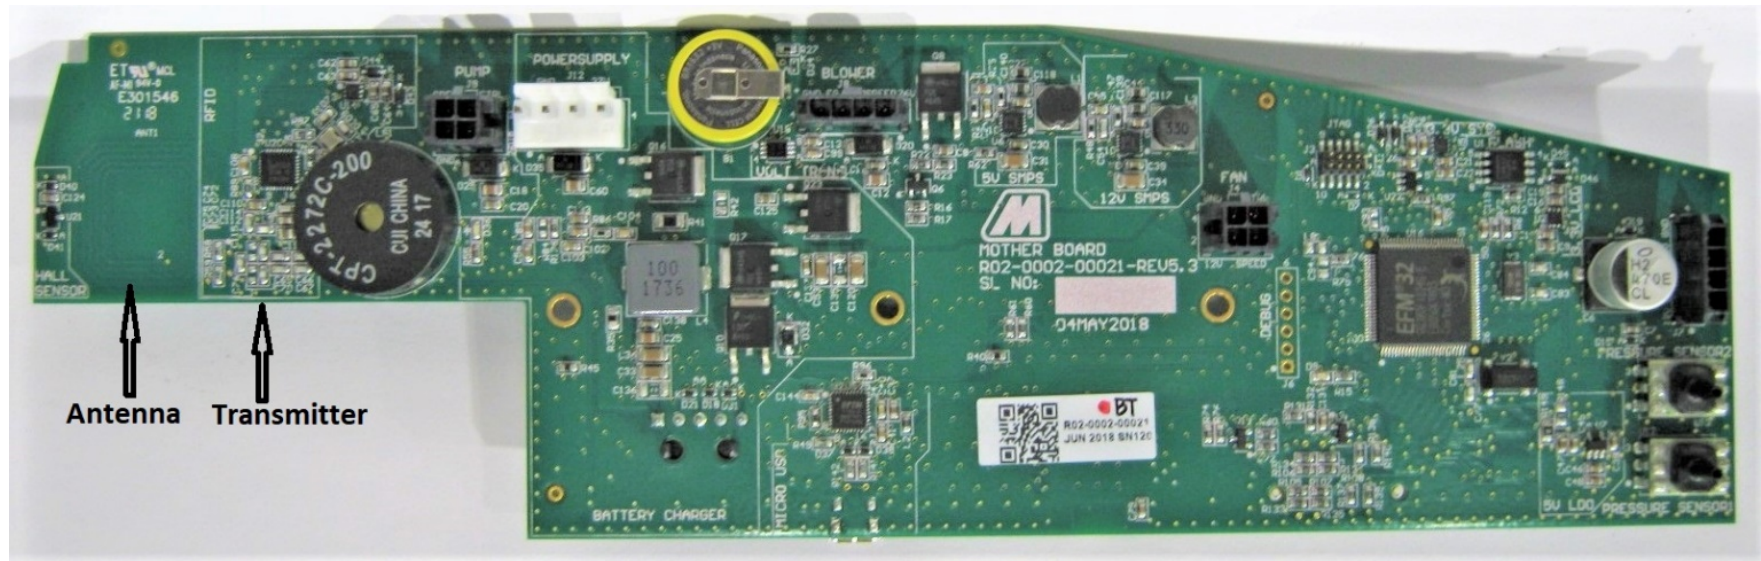

**Dabir Surfaces Gen II Controller  
Internal Photos**

**Model C2-1001**

**Dabir Surfaces**

Company: Dabir Surfaces

Model: C2-1001

Name: Dabir Surfaces Gen II Controller

Date: 02-12-2019

Photo Description: Top – Right Side – Showing Circuit Board Location

# Dabir Surfaces Gen II Controller Internal Photos

Model C2-1001

Dabir Surfaces

Company: Dabir Surfaces

Model: C2-1001

Name: Dabir Surfaces Gen II Controller

Date: 02-12-2019

Photo Description: Circuit Board – Side 1

# Dabir Surfaces Gen II Controller Internal Photos

Model C2-1001

Dabir Surfaces

Company: Dabir Surfaces

Model: C2-1001

Name: Dabir Surfaces Gen II Controller

Date: 02-12-2019

Photo Description: Circuit Board – Side 2