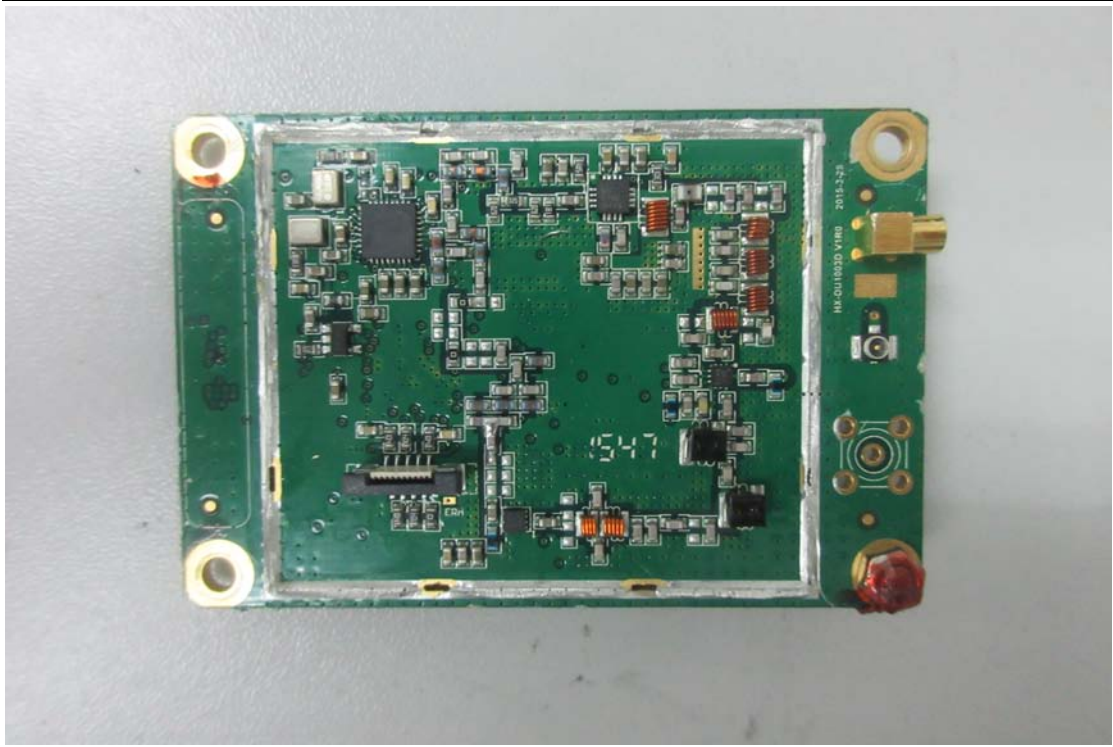

Internal Photos

1. EUT uncover view

2. Mainboard front view

3. Mainboard rear view

4. 410-470MHz antenna view