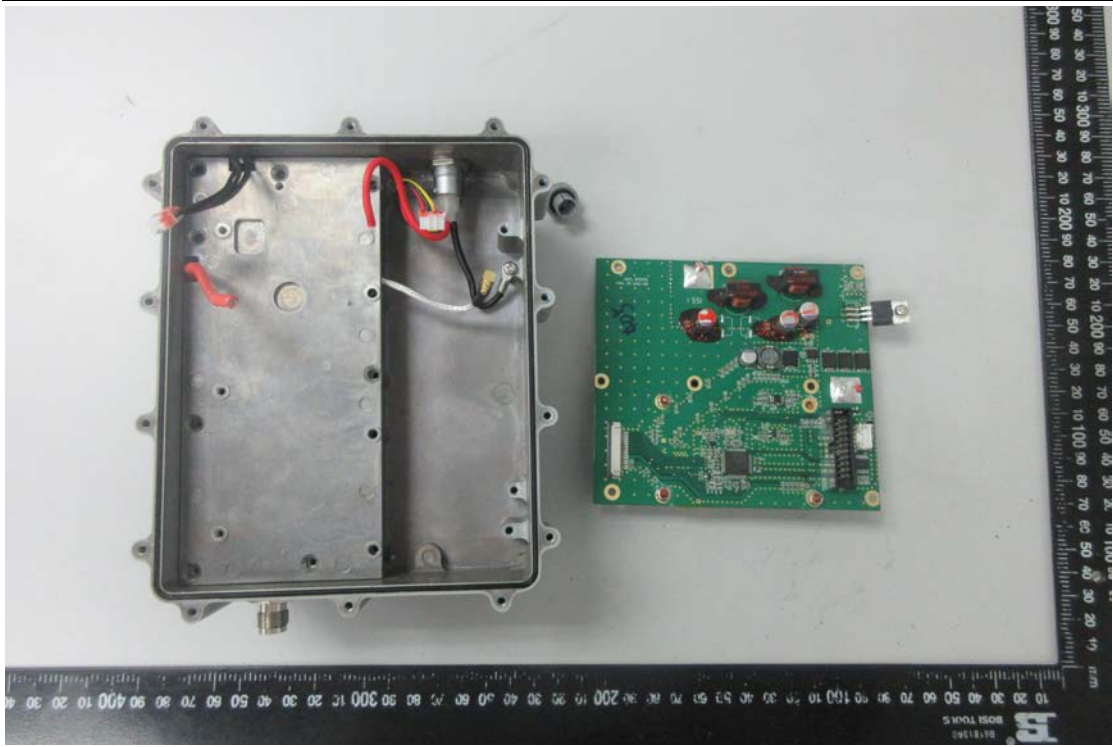

Internal Photos

1. EUT uncover view

2. Mainboard front view

3. Mainboard rear view

4. 410-470MHz antenna view