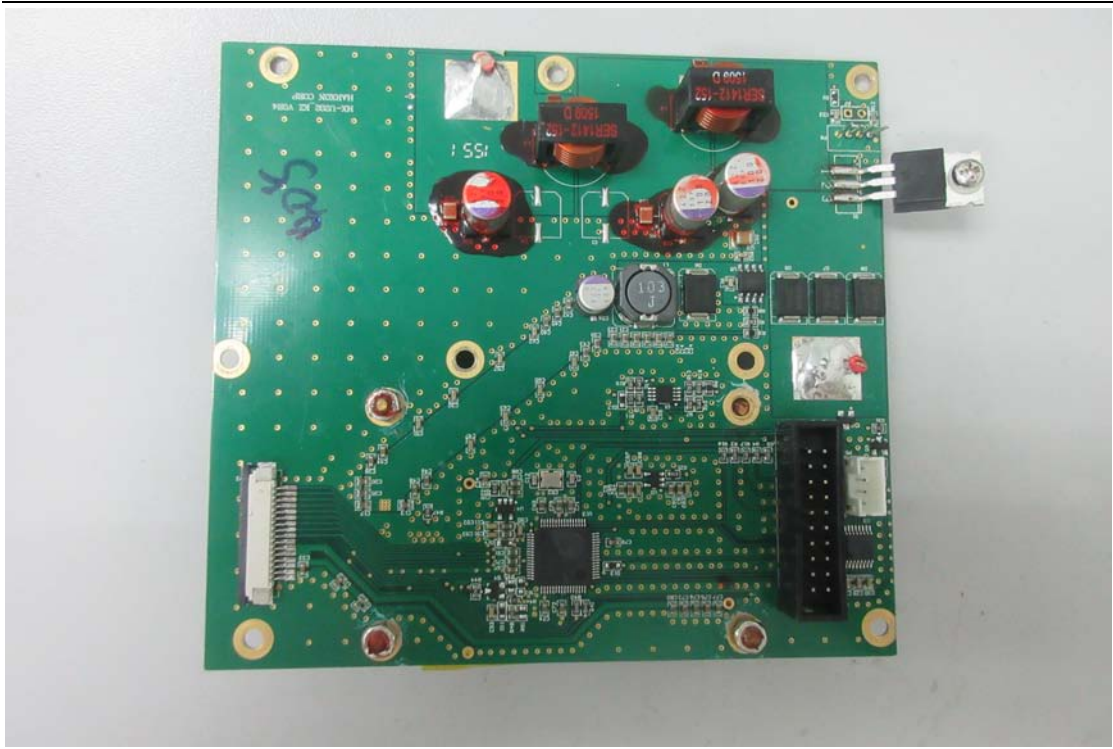

Internal Photos

1. EUT uncover view

2. Mainboard front view

3. Mainboard rear view

4. 410-470MHz antenna view