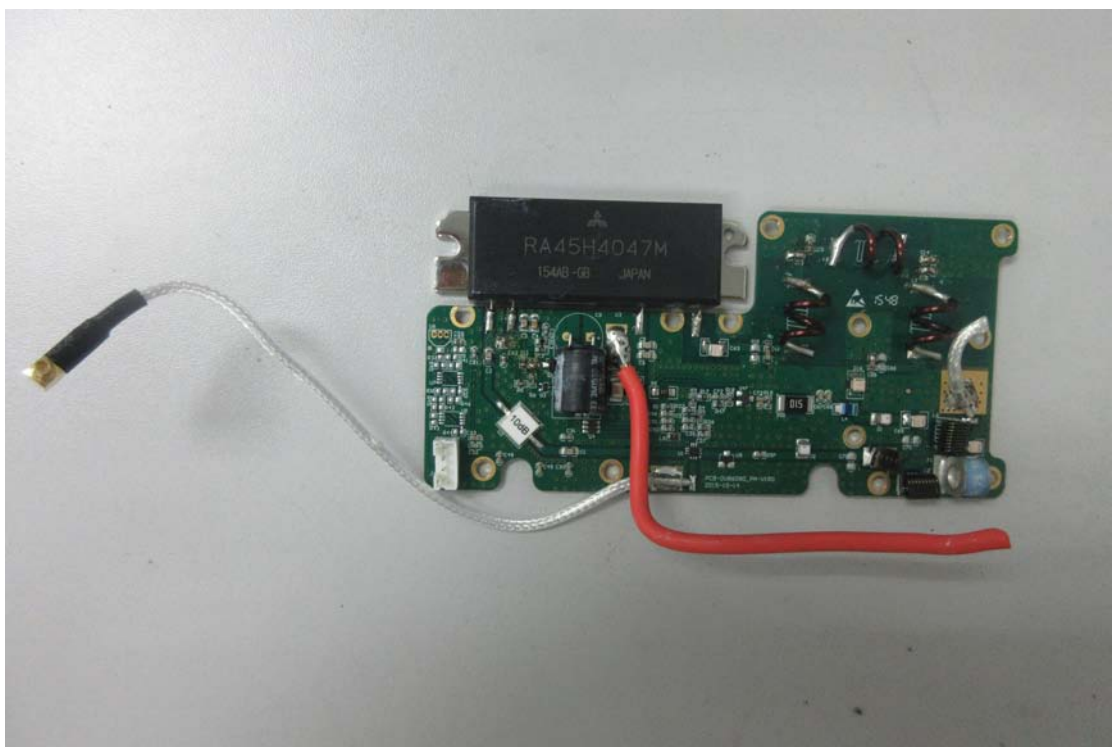

Internal Photos

1. EUT uncover view

2. Mainboard front view

3. Mainboard rear view

4. 410-470MHz antenna view