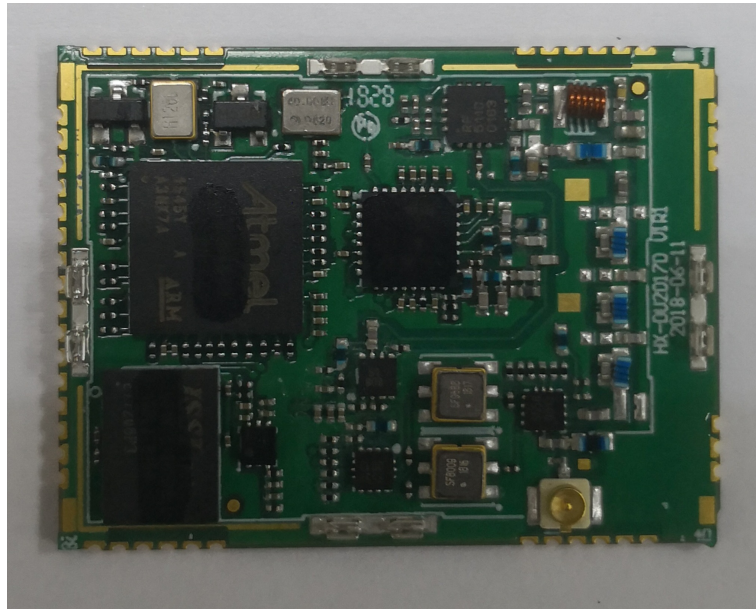

# FCC ID: 2ACRAHX-DU2017D-900

## Internal Photos

### 1. EUT front view