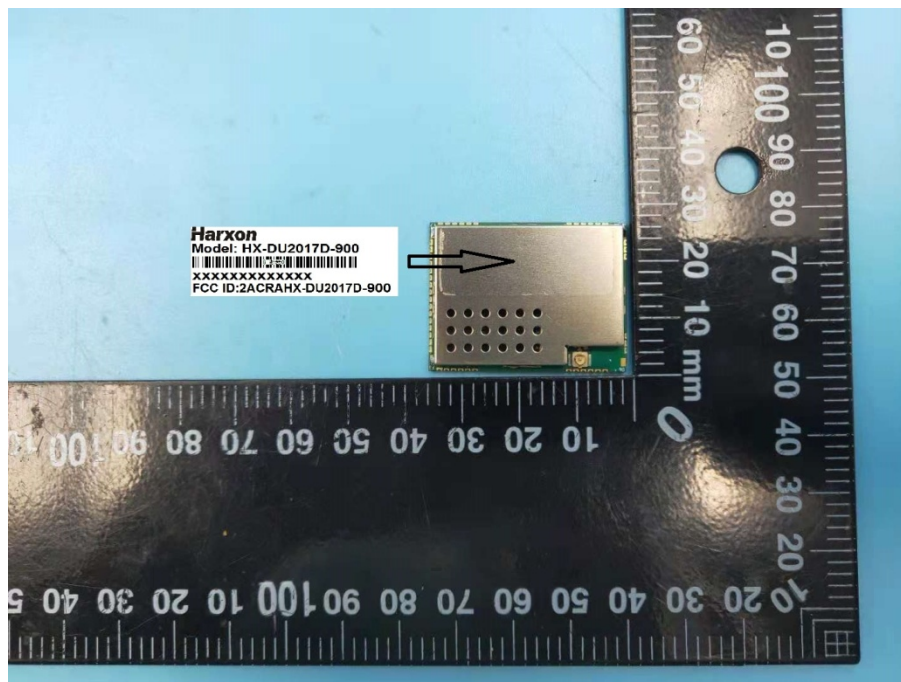

# FCC ID: 2ACRAHX-DU2017D-900

## Internal Photos

### 1. EUT front view