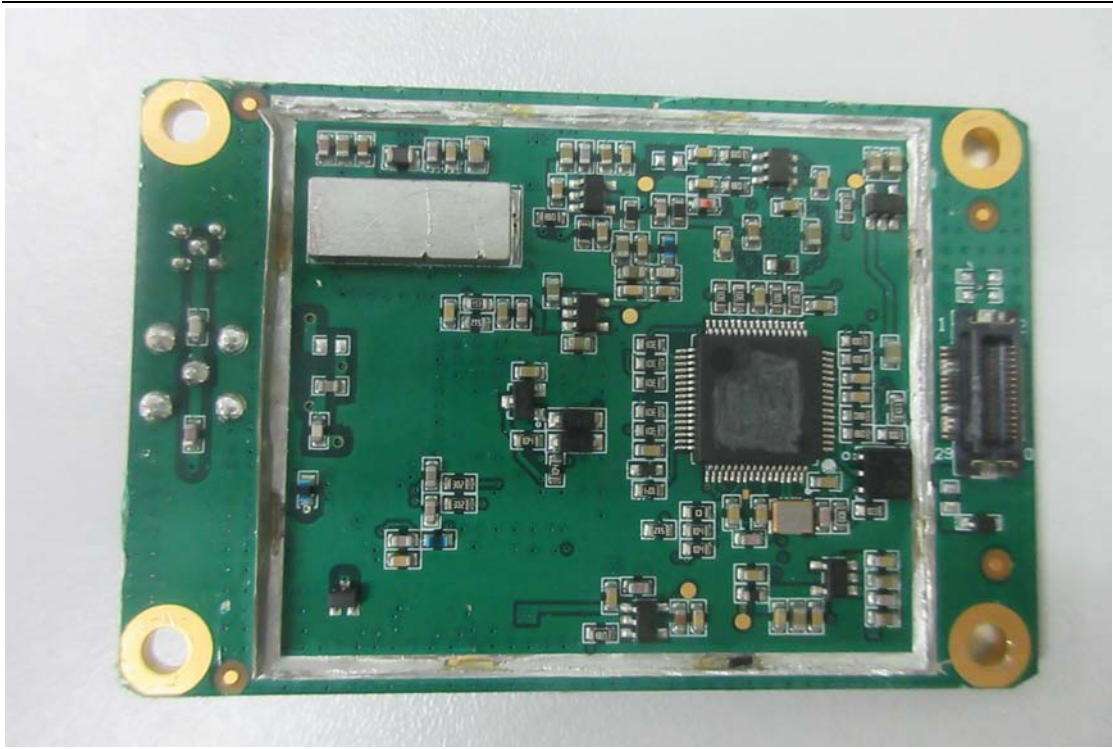

Internal Photos

1. EUT uncover view

2. Mainboard front view

3. Mainboard rear view

4. BT antenna view

5. 410-470MHz antenna view