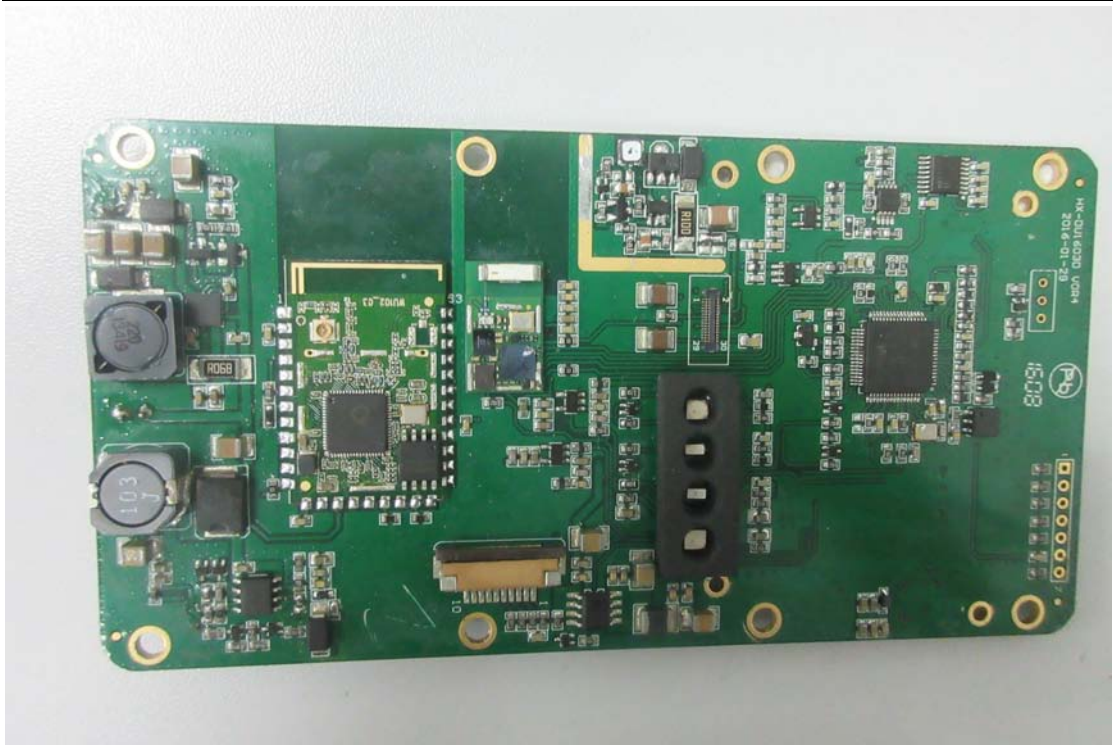

Internal Photos

1. EUT uncover view

2. Mainboard front view

3. Mainboard rear view

4. BT antenna view

5. 410-470MHz antenna view