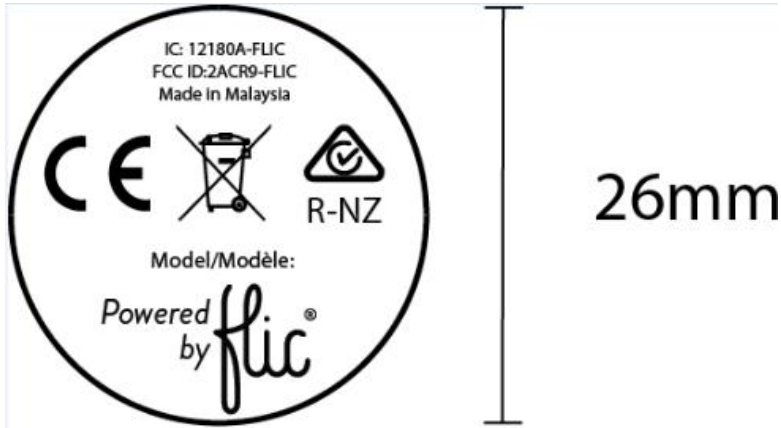

Model: Powered by Flic
FCC ID: 2ACR9-FLI
IC: 2ACR9-FLIC

Note: Outer ring on white sticker is only to show shape, do not print outer ring.

Label located at bottom.