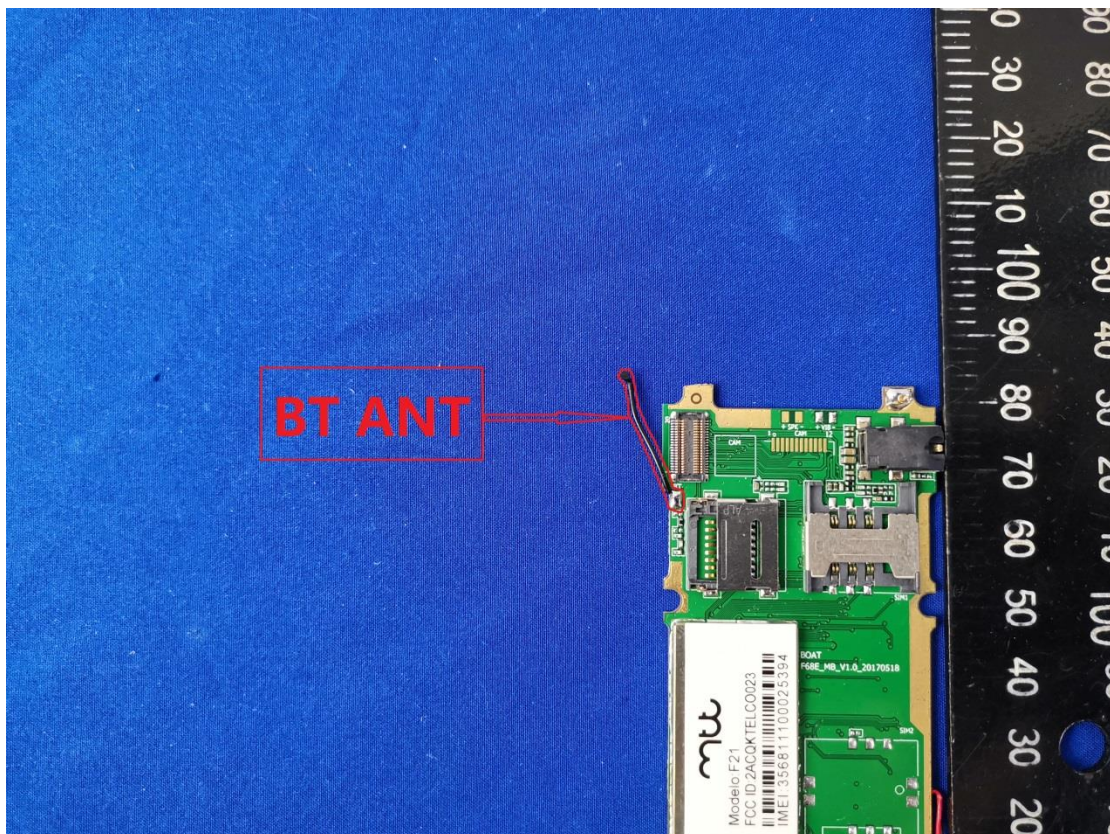

EUT Photos (Model: F21)

EUT Antenna Locations

SAR Test Setup Photos

Head

Right Cheek

Right Tilted

Left Cheek

Left Tilted

Body

Front side (10mm)

Back side(10mm)

Back side with headset(10mm)

EUT holder Perturbation Evaluation Test Setup Photos

DUT with device holder (DUT direct contact with the phantom)

DUT without device holder (DUT direct contact with the phantom)