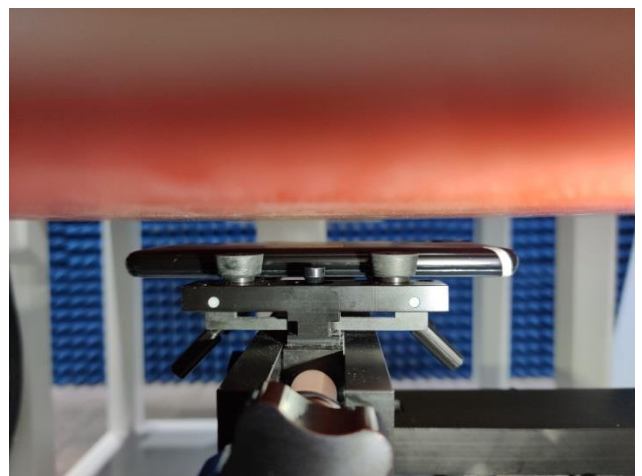

EUT Photos (Model: L570)

EUT Antenna Locations

LTE-Diversity ANT (Rx Only)

SAR Test Setup Photos

Head

Right Cheek

Right Tilted

Left Cheek

Left Tilted

Body

Front side (10mm)

Back side(10mm)

Top side(10mm)

Bottom side(10mm)

Left side(10mm)

Right side(10mm)