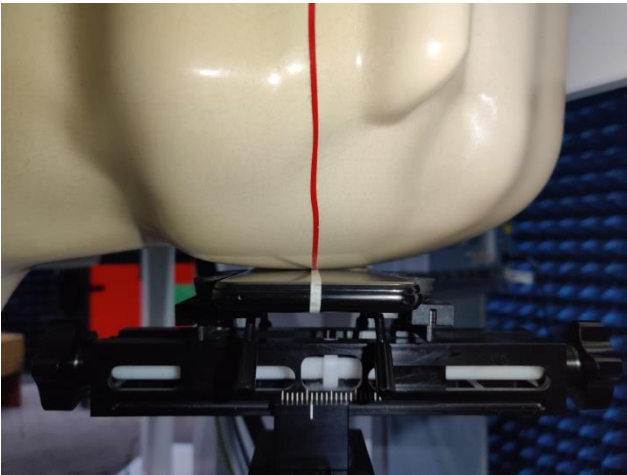

EUT Photos (Model: L570)

EUT Antenna Locations

LTE-Diversity ANT (Rx Only)

SAR Test Setup Photos

Head

Right Cheek

Right Tilted

Left Cheek

Left Tilted

Body

Front side (10mm)

Back side(10mm)

Top side(10mm)

Bottom side(10mm)

Left side(10mm)

Right side(10mm)