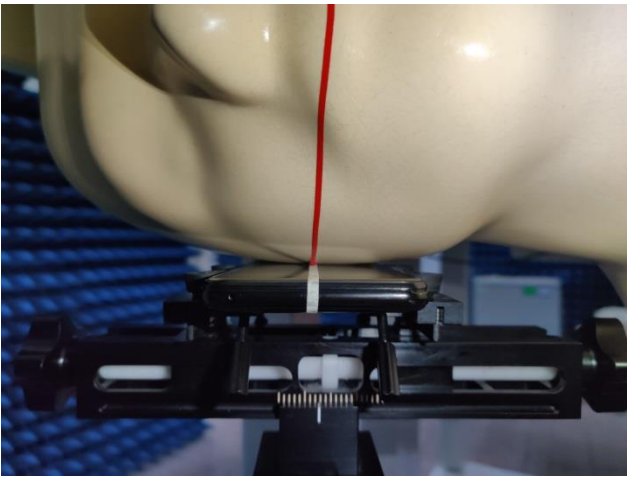

EUT Photos (Model: L570)

EUT Antenna Locations

LTE-Diversity ANT (Rx Only)

SAR Test Setup Photos

Head

Right Cheek

Right Tilted

Left Cheek

Left Tilted

Body

Front side (10mm)

Back side(10mm)

Top side(10mm)

Bottom side(10mm)

Left side(10mm)

Right side(10mm)