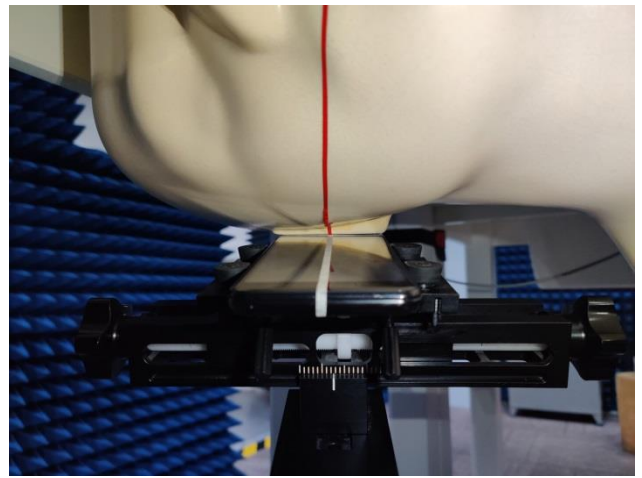

EUT Photos (Model: L570)

EUT Antenna Locations

LTE-Diversity ANT (Rx Only)

SAR Test Setup Photos

Head

Right Cheek

Right Tilted

Left Cheek

Left Tilted

Body

Front side (10mm)

Back side(10mm)

Top side(10mm)

Bottom side(10mm)

Left side(10mm)

Right side(10mm)