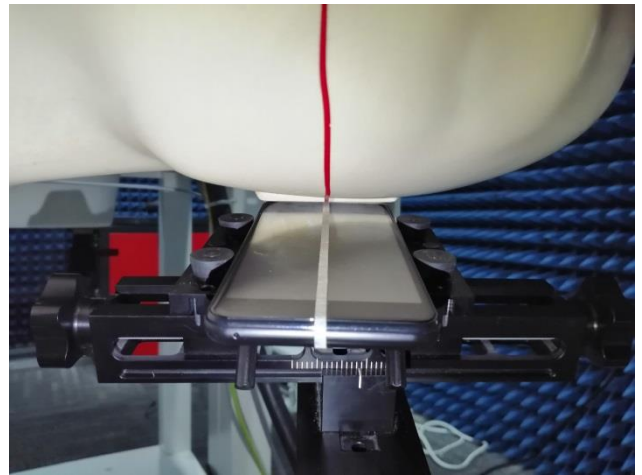

EUT Photos (Model: A87)

EUT Antenna Locations

SAR Test Setup Photos

Head

Right Cheek

Right Tilted

Left Cheek

Left Tilted

Body

Front side (10mm)

Back side(10mm)

Top side(10mm)

Bottom side(10mm)

Left side(10mm)

Right side(10mm)