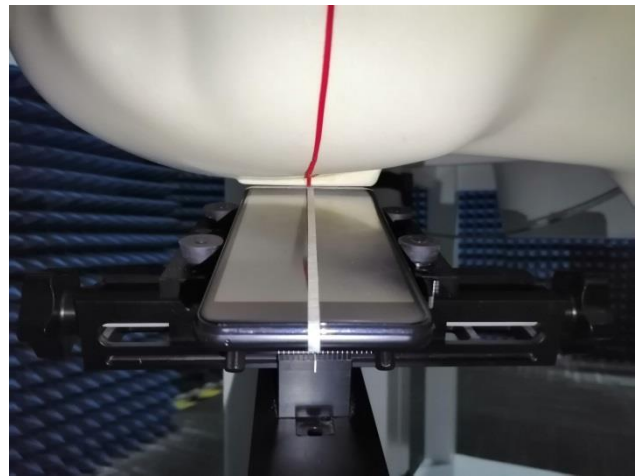

EUT Photos (Model: A87)

EUT Antenna Locations

SAR Test Setup Photos

Head

Right Cheek

Right Tilted

Left Cheek

Left Tilted

Body

Front side (10mm)

Back side(10mm)

Top side(10mm)

Bottom side(10mm)

Left side(10mm)

Right side(10mm)