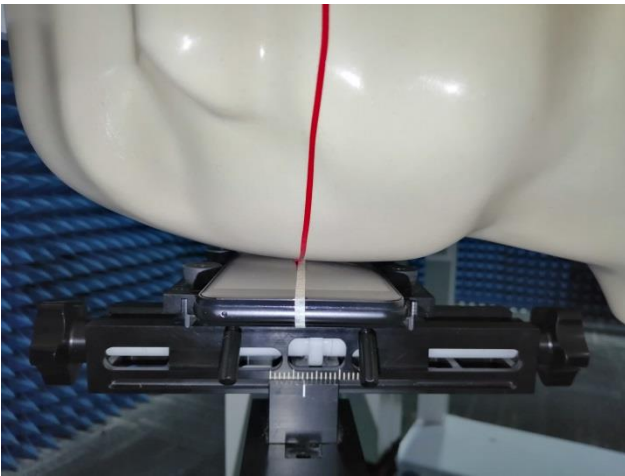

EUT Photos (Model: A87)

EUT Antenna Locations

SAR Test Setup Photos

Head

Right Cheek

Right Tilted

Left Cheek

Left Tilted

Body

Front side (10mm)

Back side(10mm)

Top side(10mm)

Bottom side(10mm)

Left side(10mm)

Right side(10mm)