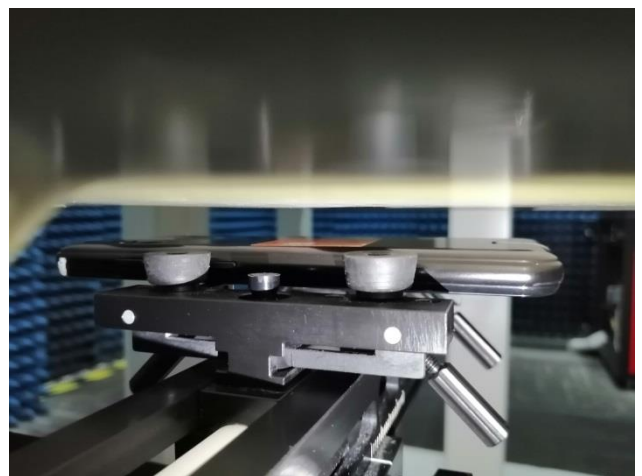

EUT Photos (Model: A87)

EUT Antenna Locations

SAR Test Setup Photos

Head

Right Cheek

Right Tilted

Left Cheek

Left Tilted

Body

Front side (10mm)

Back side(10mm)

Top side(10mm)

Bottom side(10mm)

Left side(10mm)

Right side(10mm)