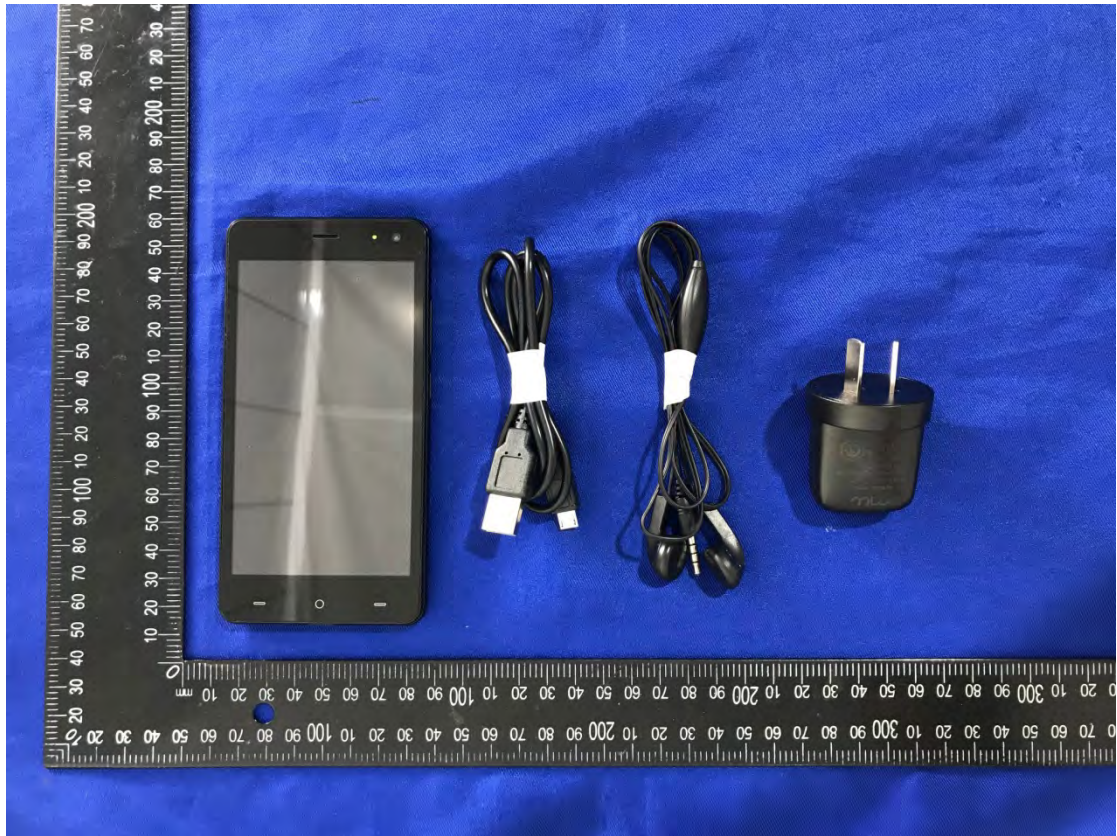

# EXHIBIT A – EUT EXTERNAL PHOTOGRAPHS

**Adapter #1 View**

**Adapter #1 Label View**

**Adapter #2 View**

**Adapter #2 Label View**

**mt**  
**Modelo: L506**  
INPUT: AC 100 - 240 V 50/60Hz 150mA  
OUTPUT: DC 5V=500mA  
Made in China