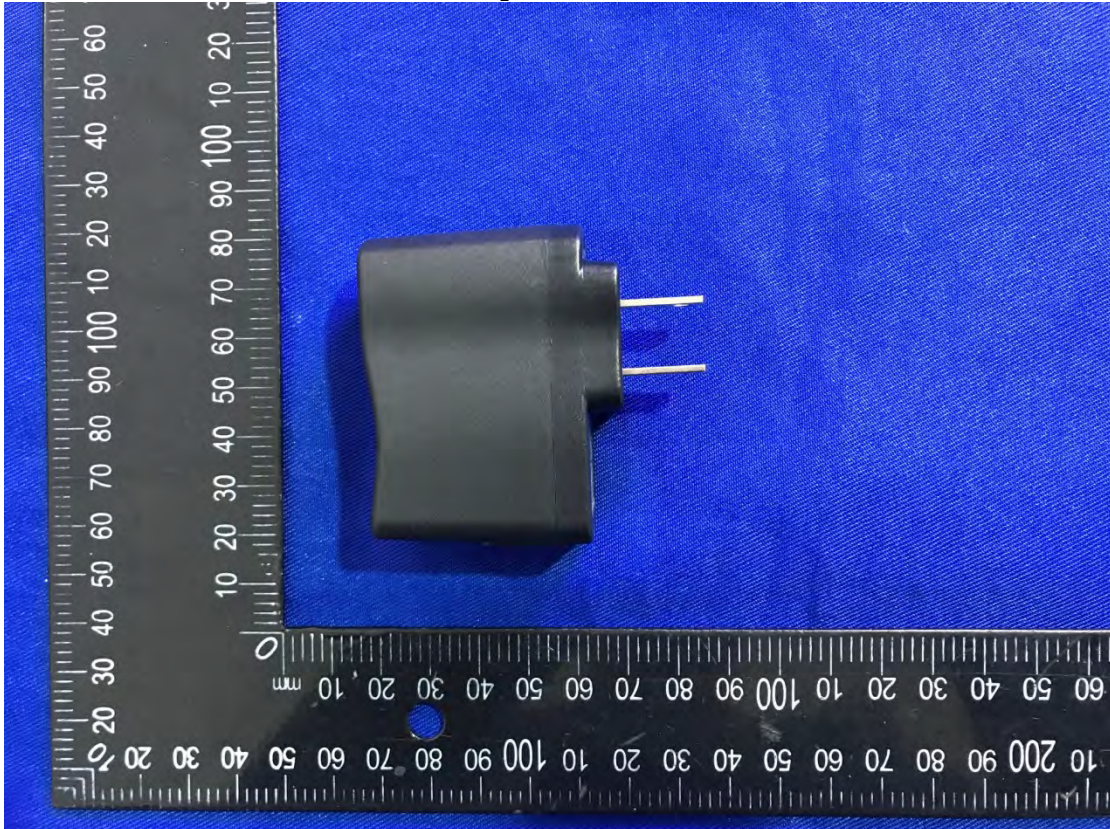

# EXHIBIT A – EUT EXTERNAL PHOTOGRAPHS

**Adapter #1 View**

**Adapter #1 Label View**

**Adapter #2 View**

**Adapter #2 Label View**

**mt**  
**Modelo: L506**  
INPUT: AC 100 - 240 V 50/60Hz 150mA  
OUTPUT: DC 5V=500mA  
Made in China