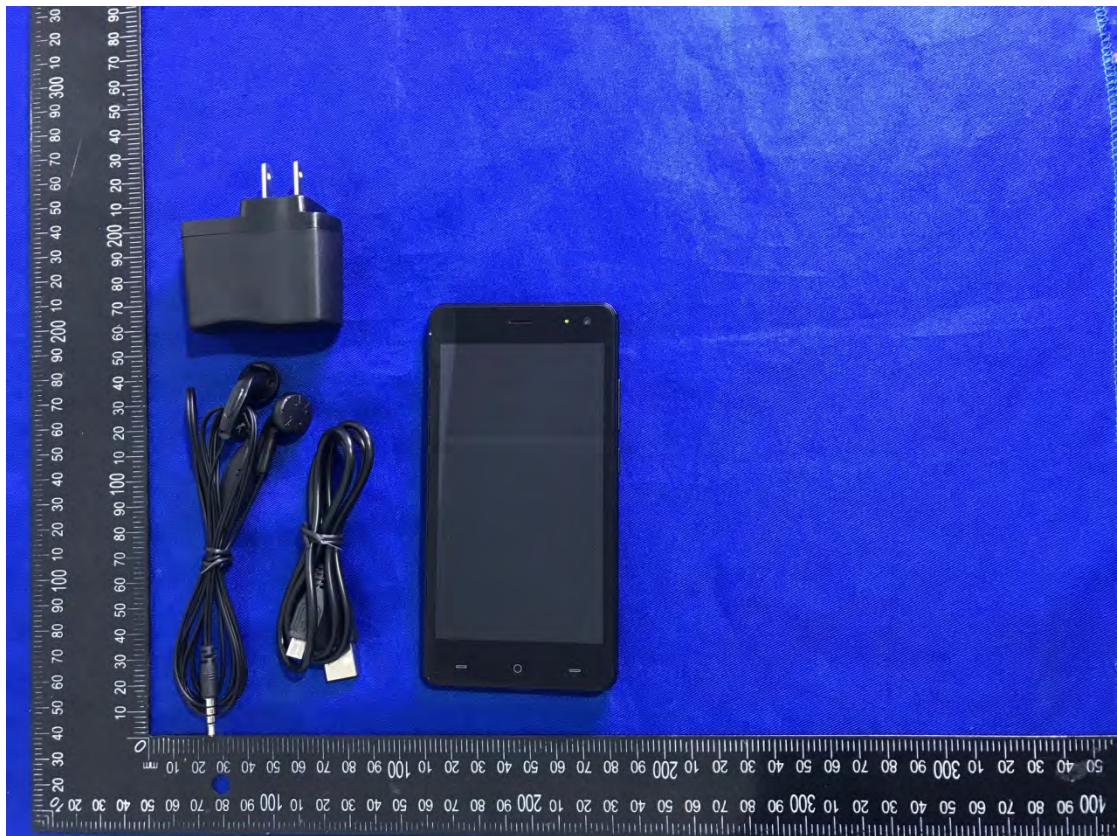

# EXHIBIT A – EUT EXTERNAL PHOTOGRAPHS

**Adapter #1 View**

**Adapter #1 Label View**

**Adapter #2 View**

**Adapter #2 Label View**

**mt**  
**Modelo: L506**  
INPUT: AC 100 - 240 V 50/60Hz 150mA  
OUTPUT: DC 5V=500mA  
Made in China