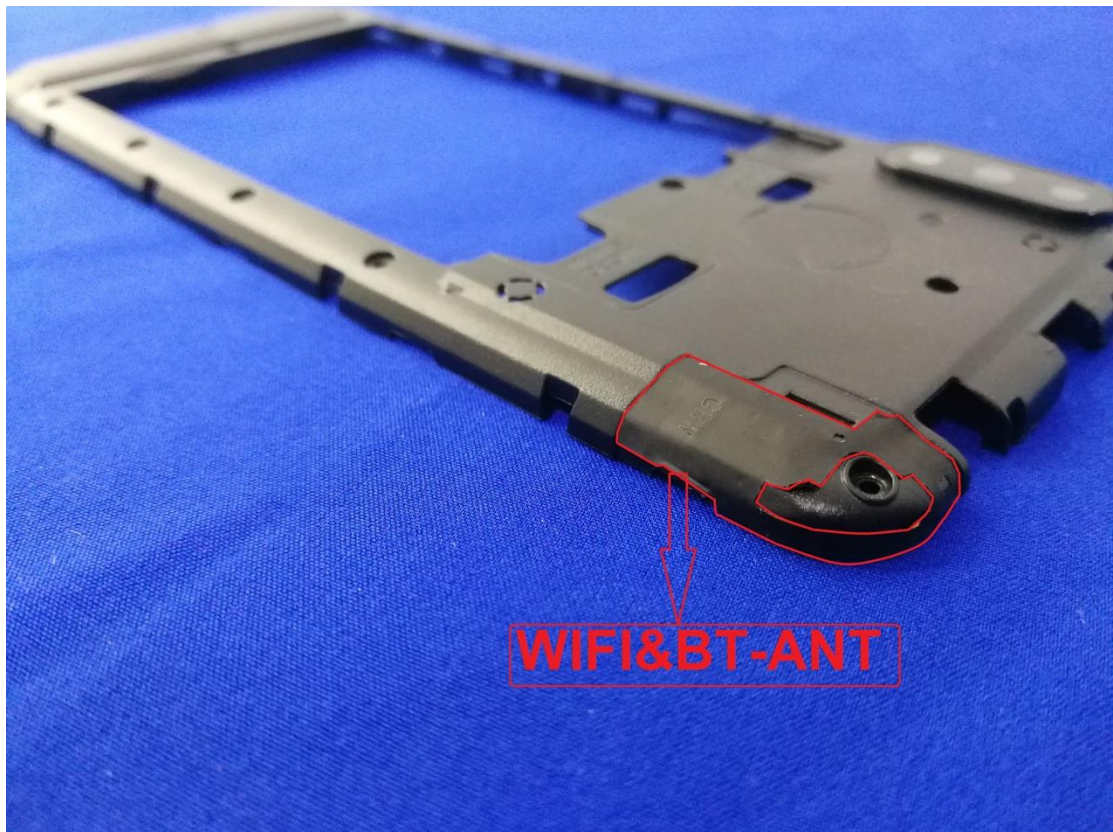

EUT Photos (Model: A85)

EUT Antenna Locations

SAR Test Setup Photos

Head

Right Cheek

Right Tilted

Left Cheek

Left Tilted

Body

Front side (10mm)

Back side(10mm)

Top side(10mm)

Bottom side(10mm)

Left side(10mm)

Right side(10mm)