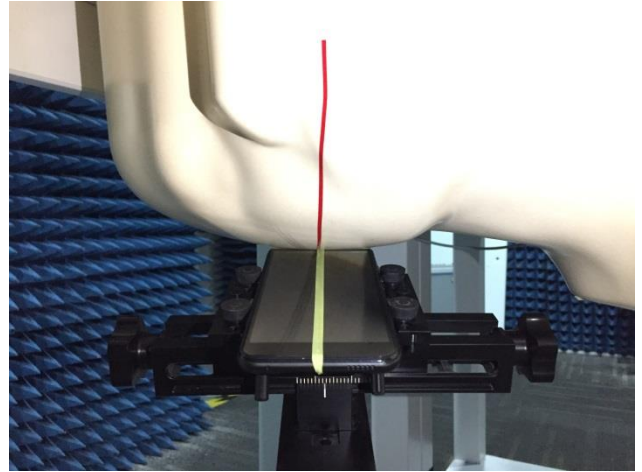

EUT Photos (Model: A85)

EUT Antenna Locations

SAR Test Setup Photos

Head

Right Cheek

Right Tilted

Left Cheek

Left Tilted

Body

Front side (10mm)

Back side(10mm)

Top side(10mm)

Bottom side(10mm)

Left side(10mm)

Right side(10mm)