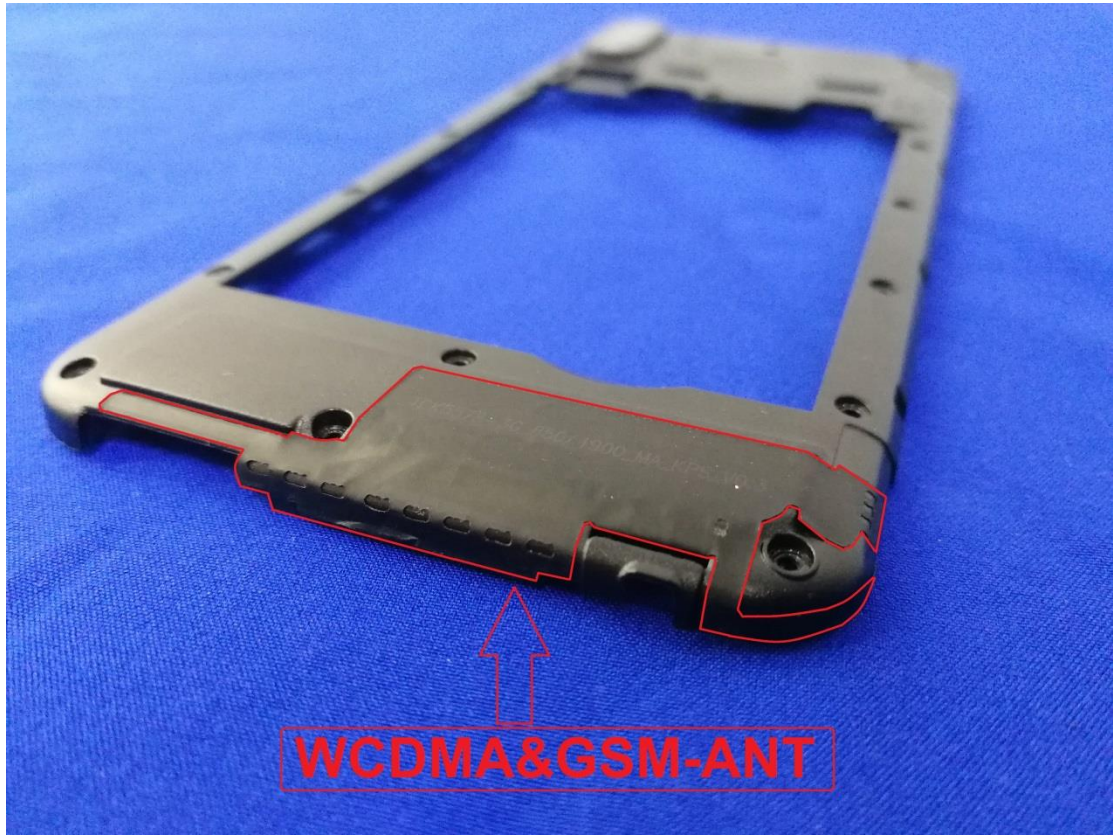

EUT Photos (Model: A85)

EUT Antenna Locations

SAR Test Setup Photos

Head

Right Cheek

Right Tilted

Left Cheek

Left Tilted

Body

Front side (10mm)

Back side(10mm)

Top side(10mm)

Bottom side(10mm)

Left side(10mm)

Right side(10mm)