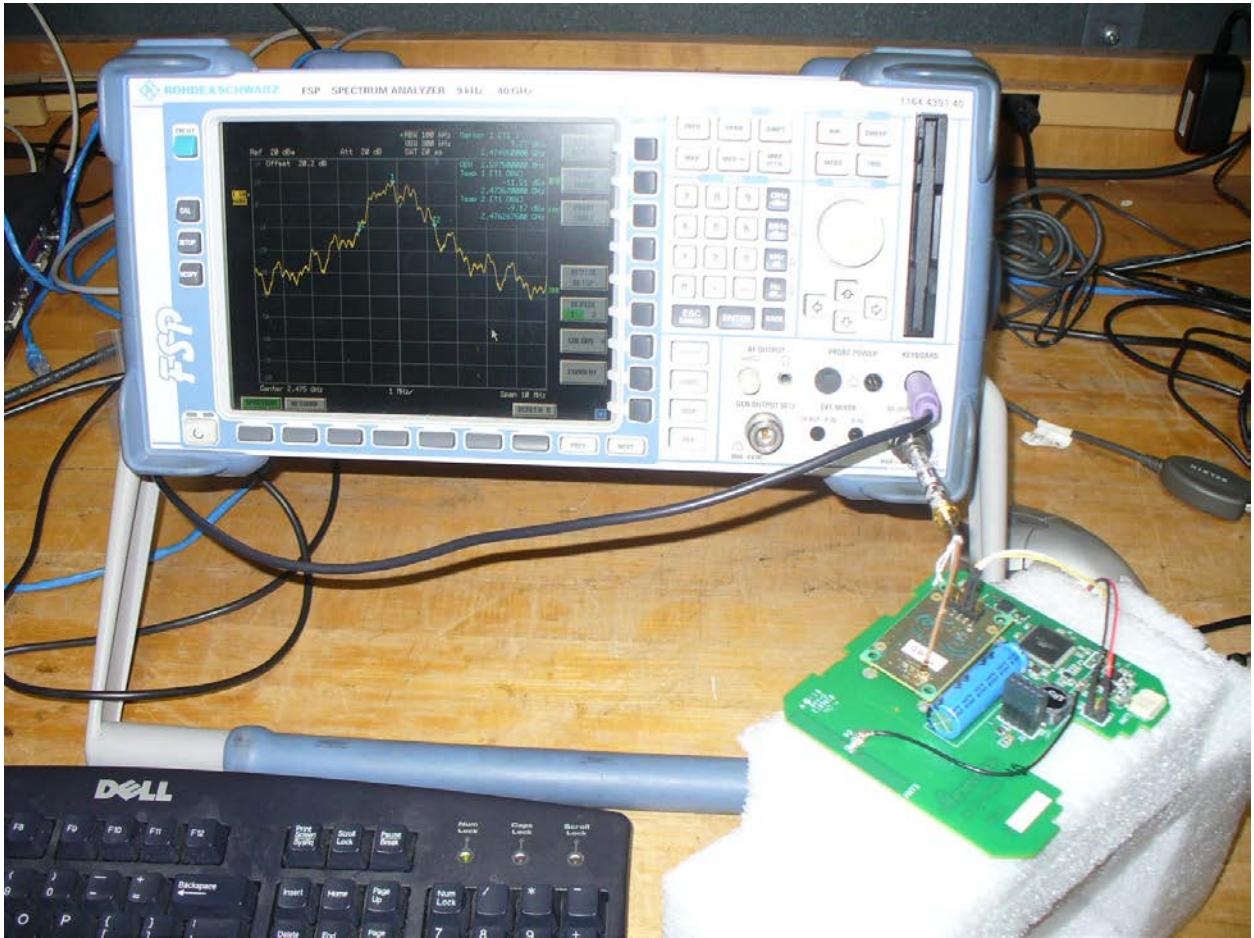

Excellence in Compliance Testing

Certification Exhibit

**FCC ID: 2ACQD-COMMOD01
IC: 12381A-COMMOD01**

**FCC Rule Part: 15.247
IC Radio Standards Specification: RSS-210**

ACS Project: 14-2071

**Manufacturer: Infrax Systems, Inc.
Model: COMMODO1**

Test Setup Photos

Figure 1: Radiated Emissions – Front View

Figure 2: Radiated Emissions – Back View

Figure 3: RF Conducted Emissions

Figure 4: Power Line Conducted Emissions – Front View

Figure 5: Power Line Conducted Emissions – Side View