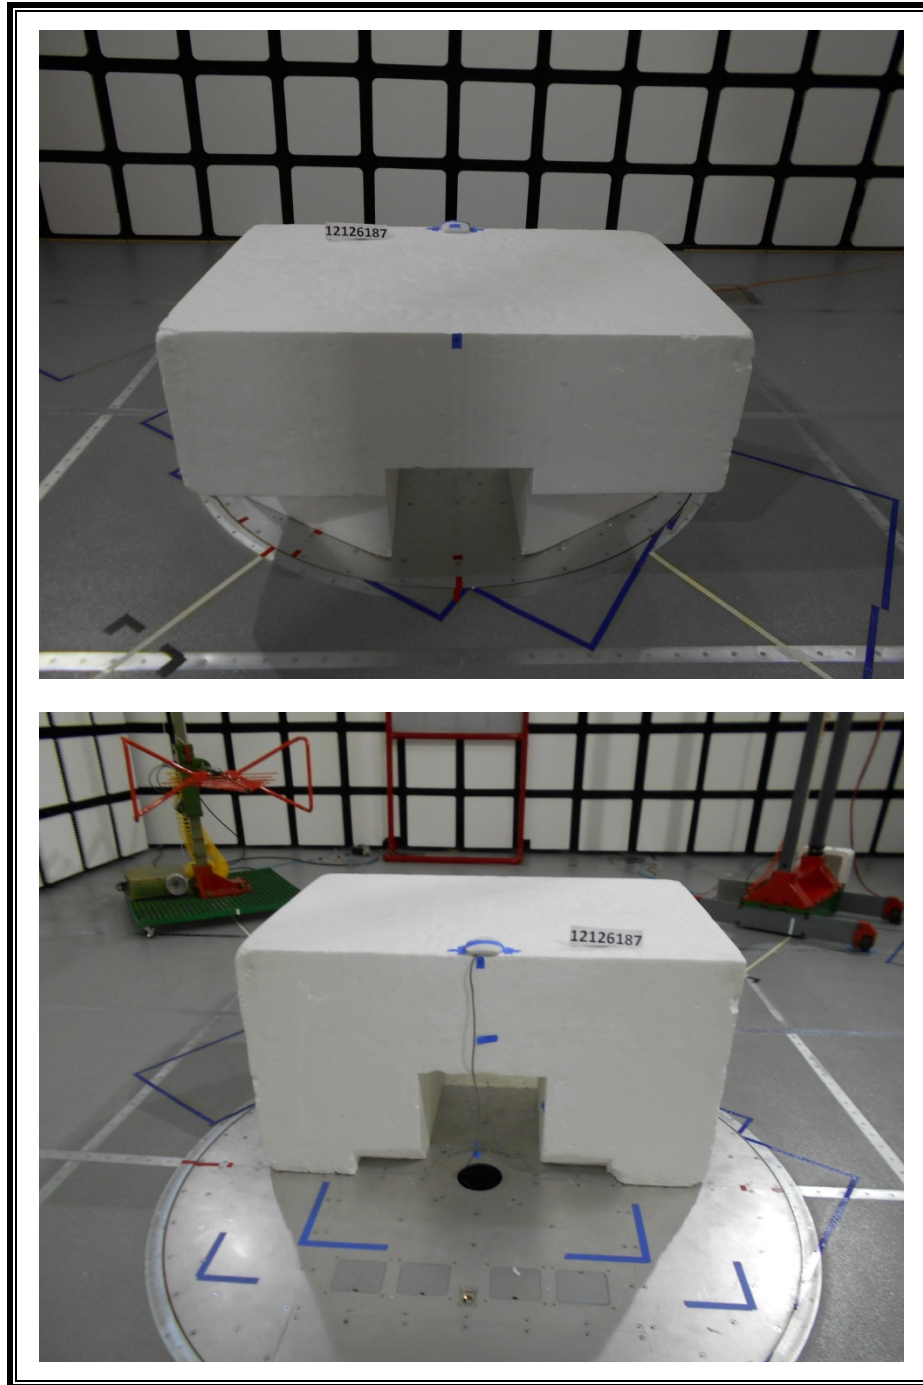

## 11. SETUP PHOTOS

### ANTENNA PORT CONDUCTED RF MEASUREMENT SETUP

**RADIATED RF MEASUREMENT SETUP (BELOW 1 GHz)**

**RADIATED RF MEASUREMENT SETUP (ABOVE 1GHz)**

**RADIATED RF MEASUREMENT SETUP FOR PORTABLE CONFIGURATION**

Z-AXIS FRONT PHOTO

**POWERLINE CONDUCTED EMISSIONS MEASUREMENT SETUP**

**END OF REPORT**