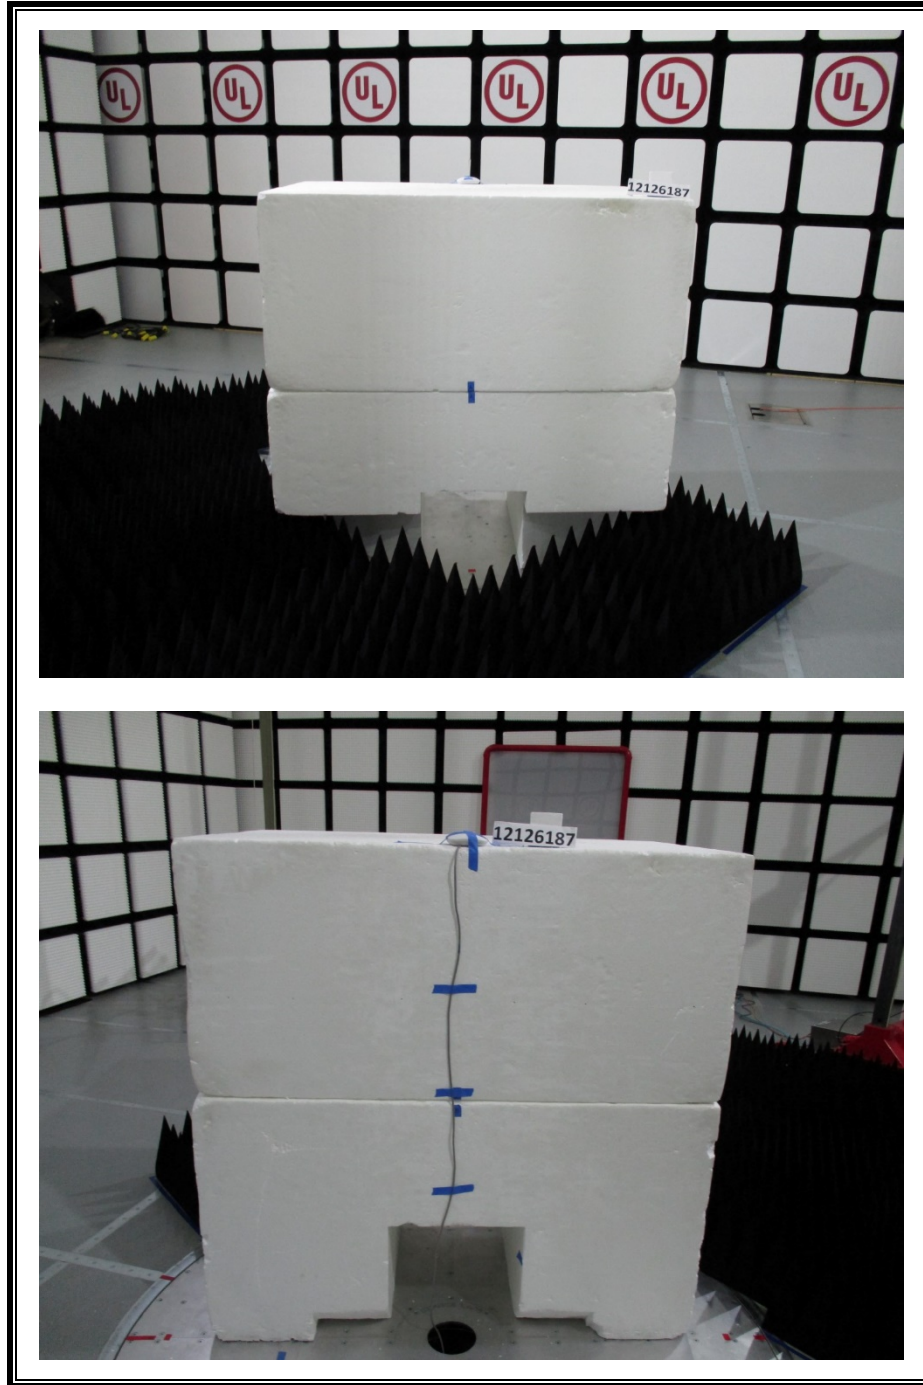

## 11. SETUP PHOTOS

### ANTENNA PORT CONDUCTED RF MEASUREMENT SETUP

**RADIATED RF MEASUREMENT SETUP (BELOW 1 GHz)**

**RADIATED RF MEASUREMENT SETUP (ABOVE 1GHz)**

**RADIATED RF MEASUREMENT SETUP FOR PORTABLE CONFIGURATION**

Z-AXIS FRONT PHOTO

**POWERLINE CONDUCTED EMISSIONS MEASUREMENT SETUP**

**END OF REPORT**